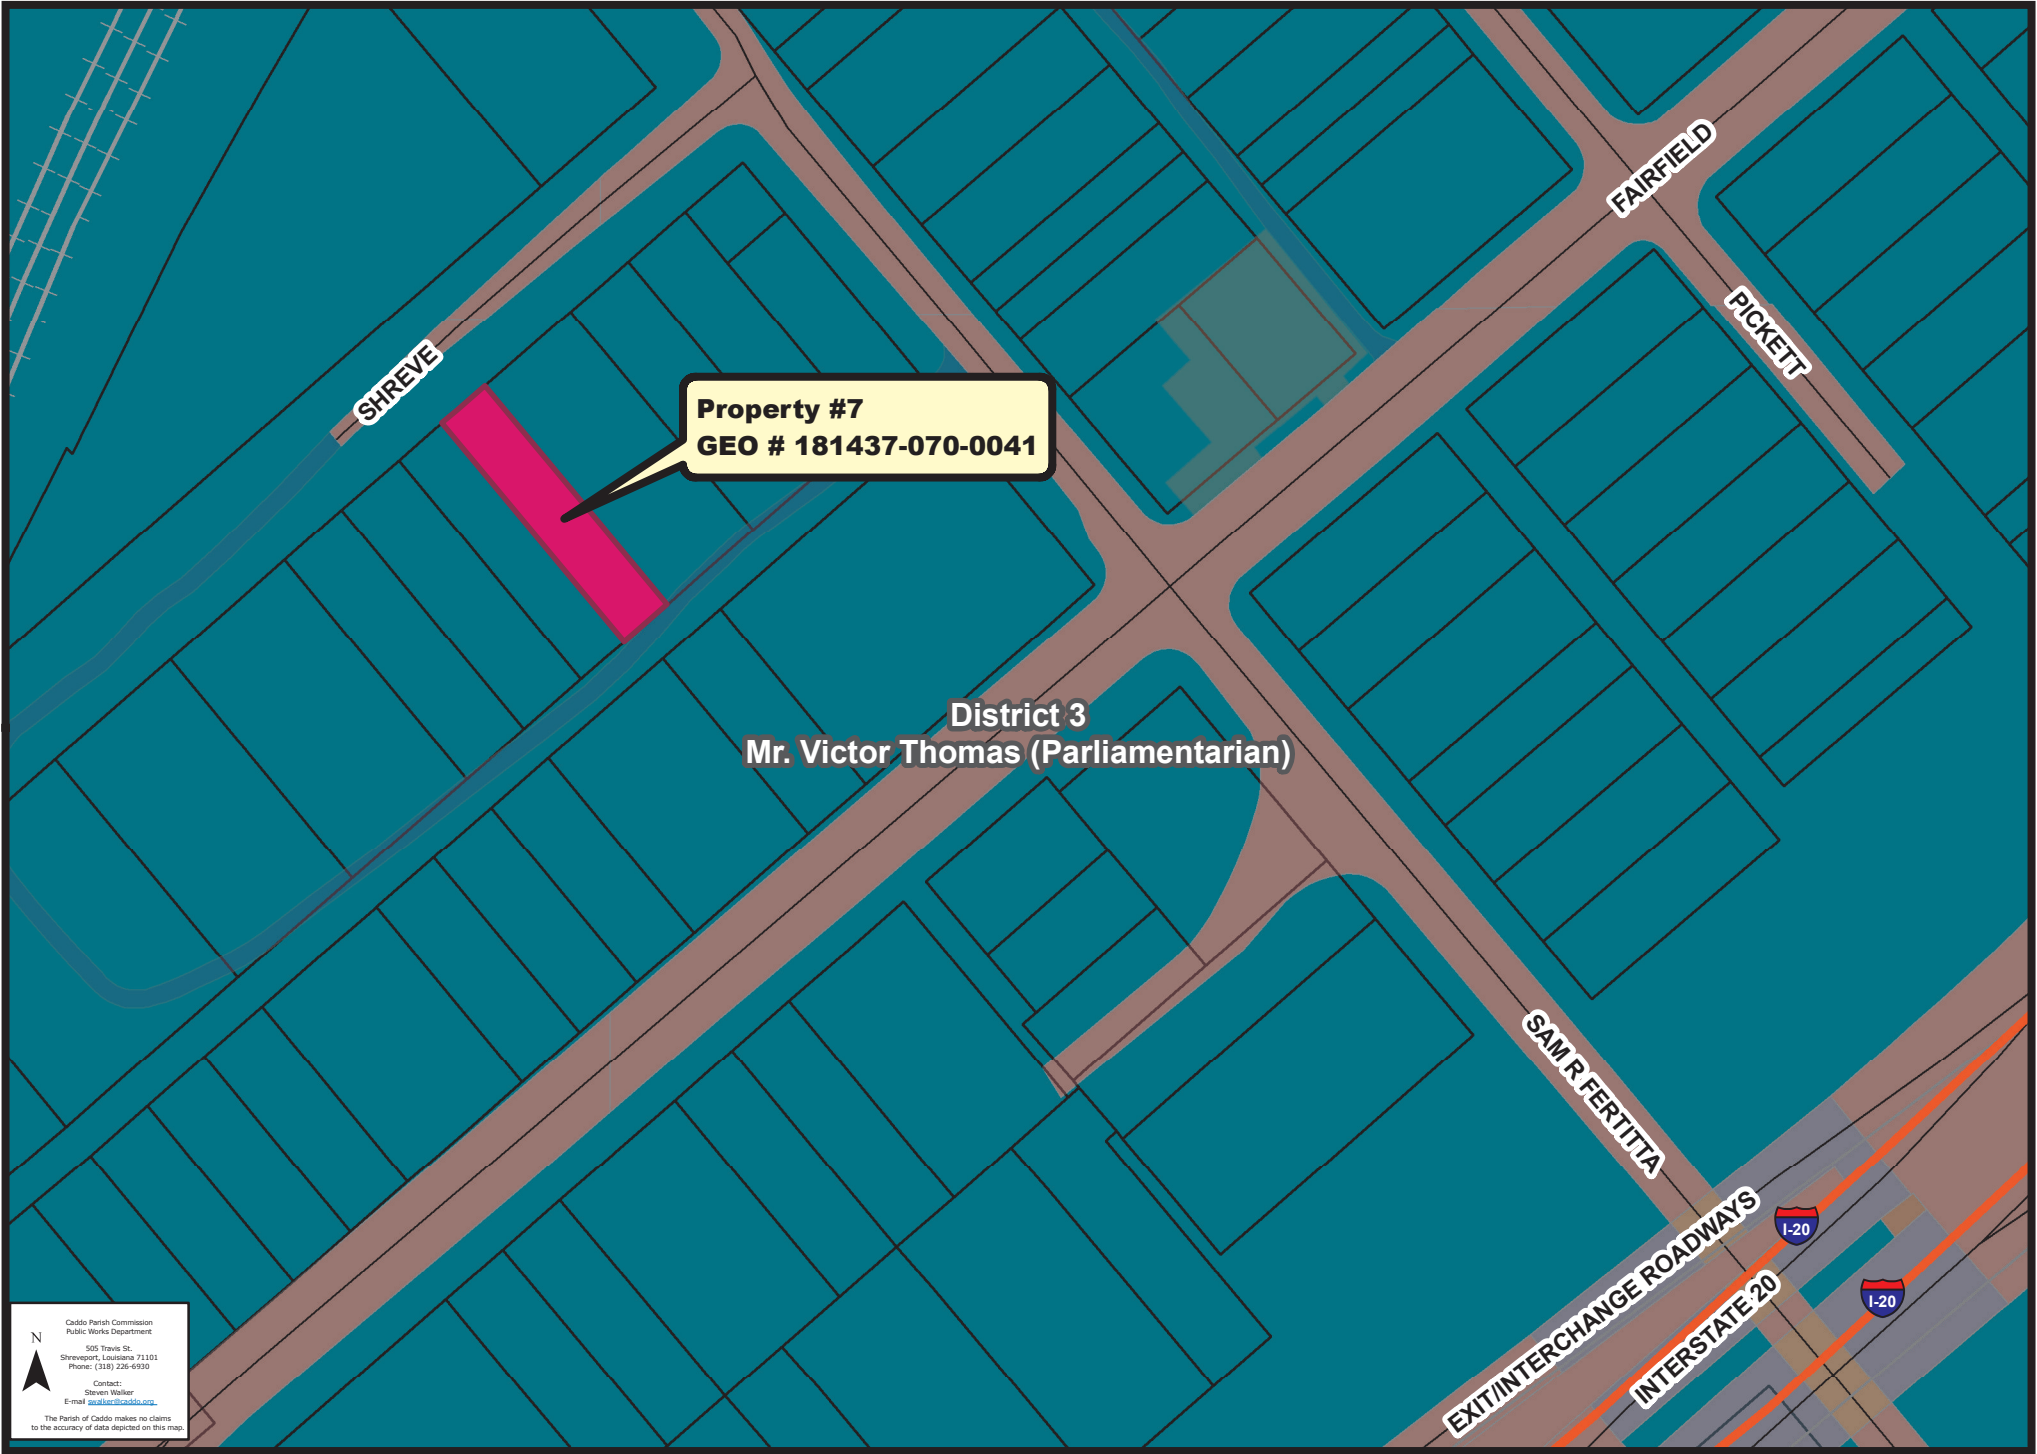

Property #7
GEO # 181437-070-0041

District 3
Mr. Victor Thomas (Parliamentarian)