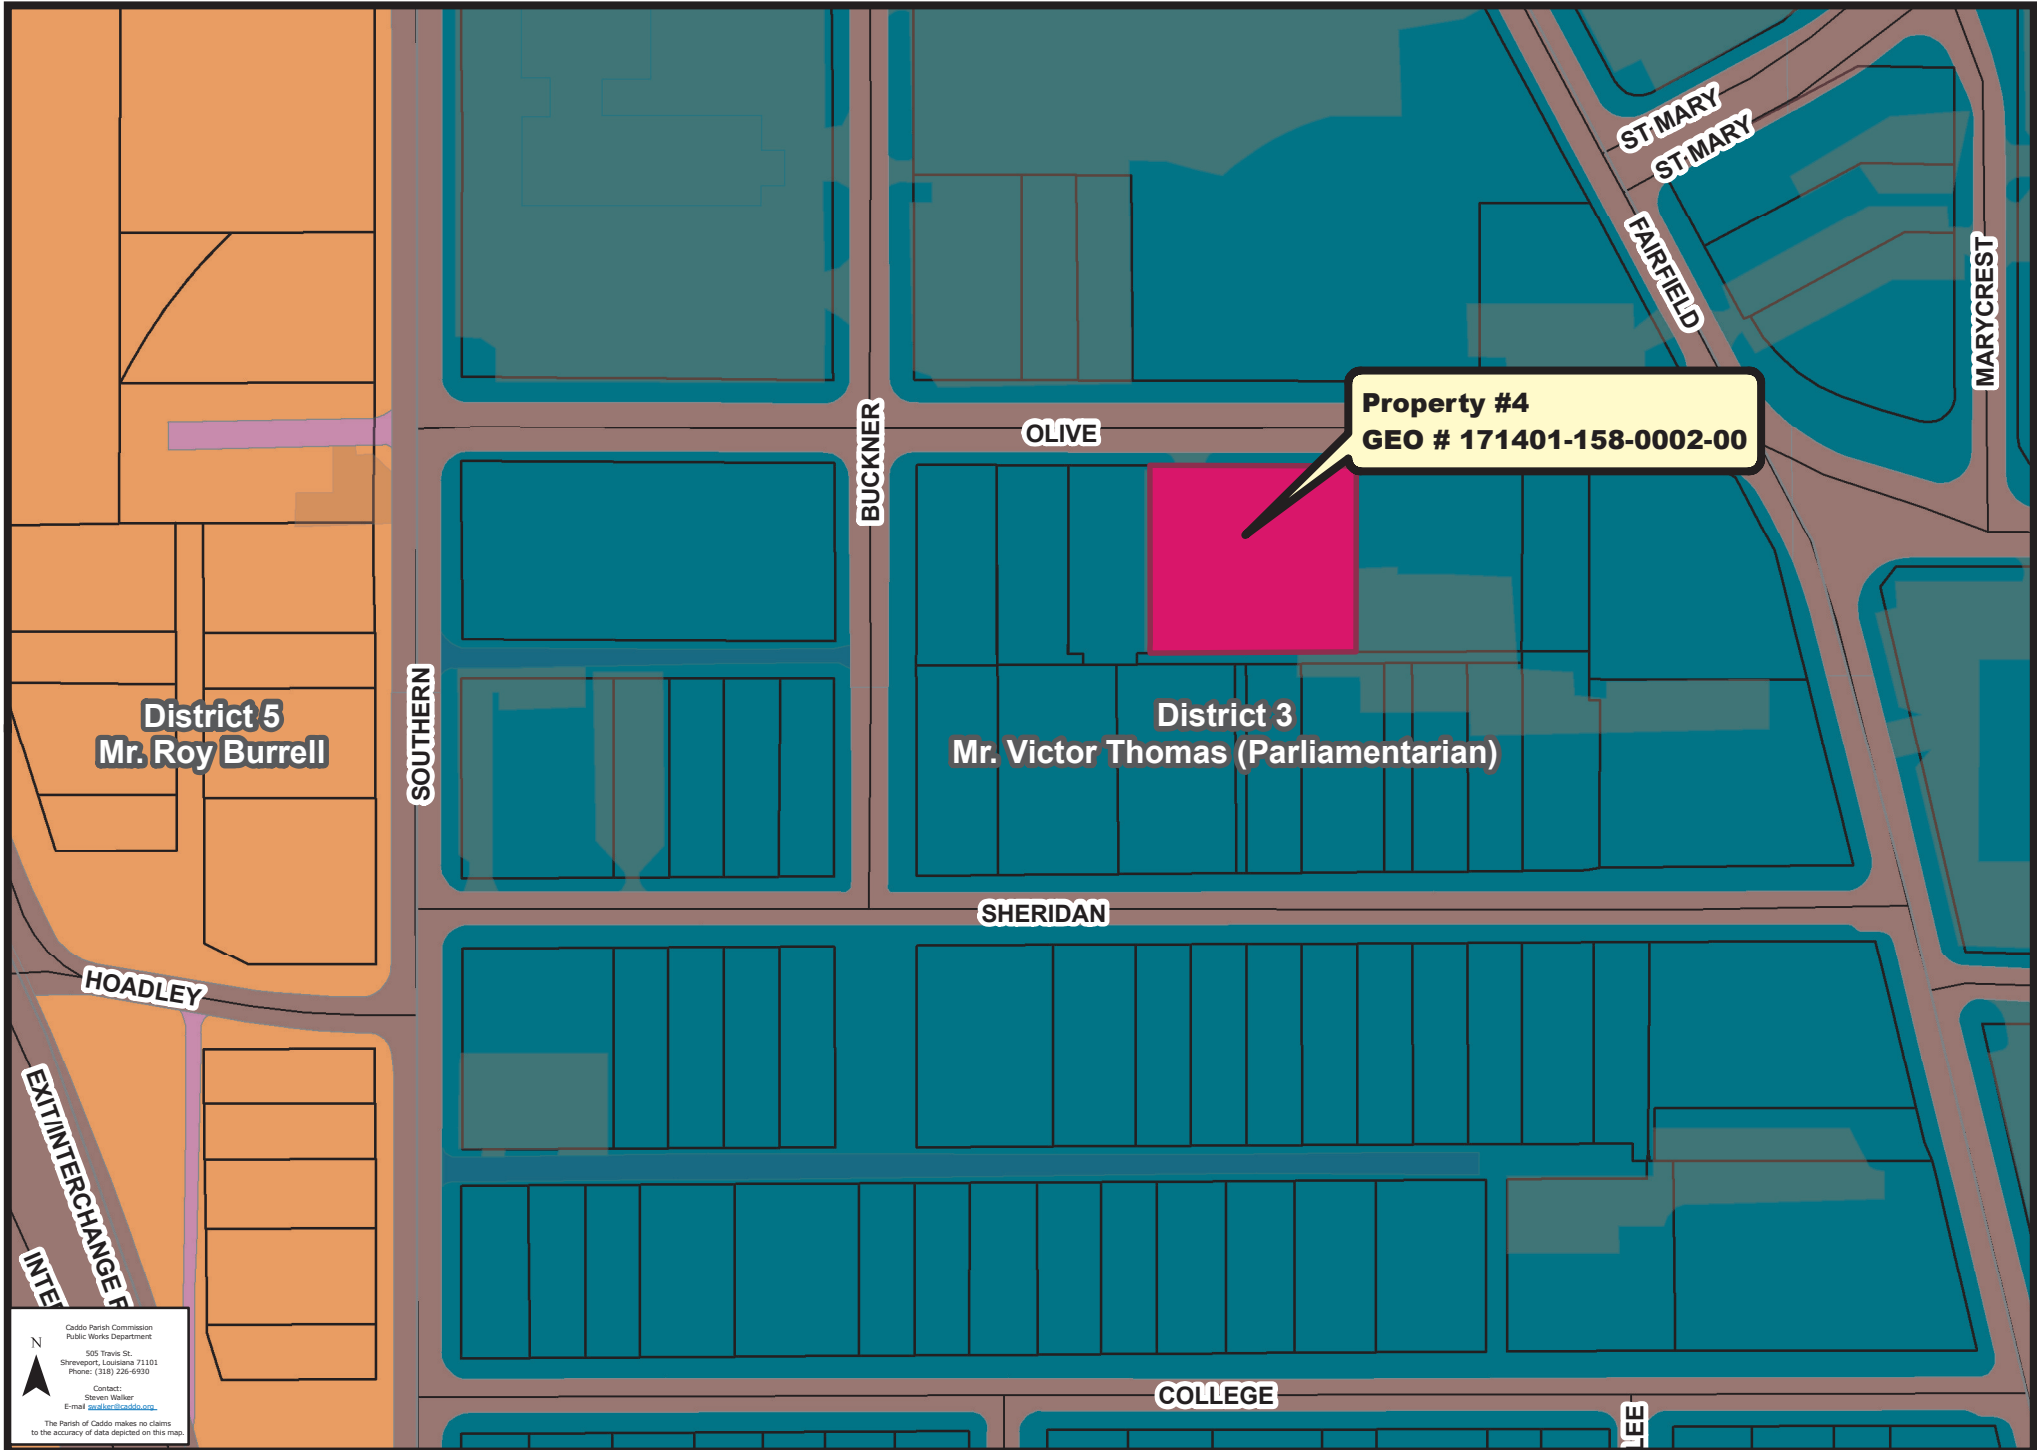

Property #4
GEO # 171401-158-0002-00

District 5
Mr. Roy Burrell

District 3
Mr. Victor Thomas (Parliamentarian)