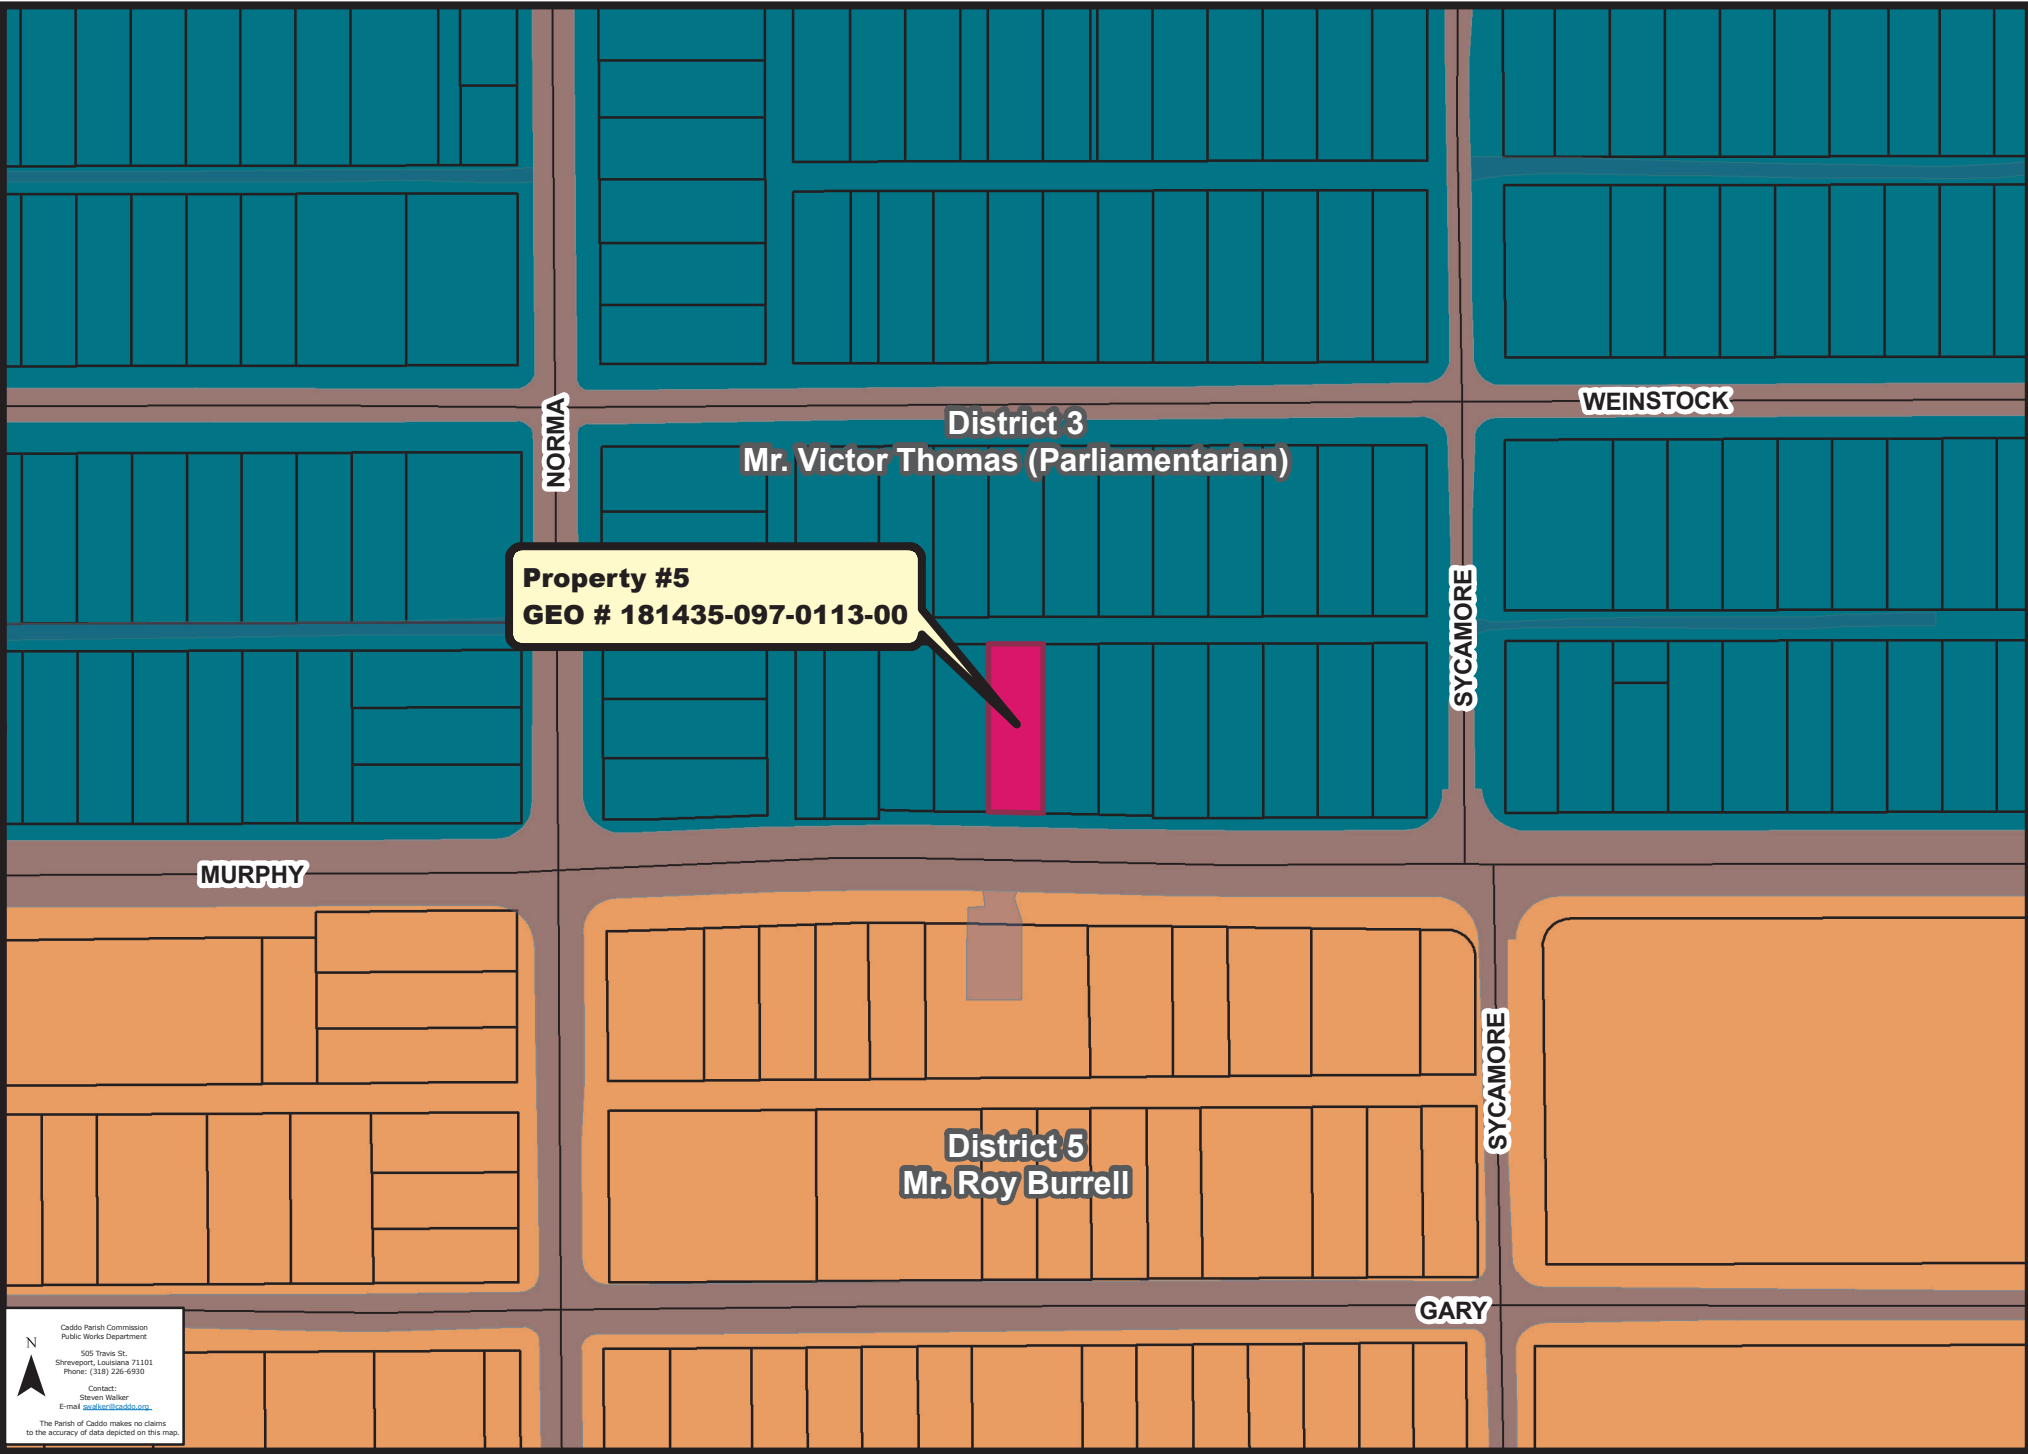

Property #5
GEO # 181435-097-0113-00

District 3
Mr. Victor Thomas (Parliamentarian)

District 5
Mr. Roy Burrell