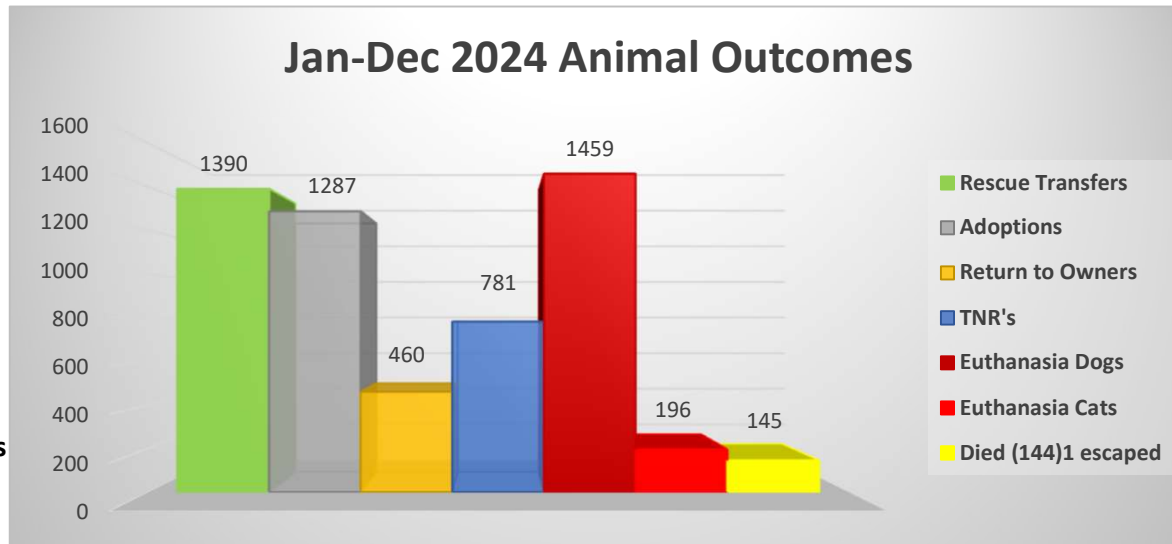

Shelter Statistics

Jan-Dec 2024

Total Intake	5802
Stray	4162
Owner Surrenders	1061
Seized/Custody	539
Returns	40

Rescue Transfers	1390	24%
Adoptions	1287	23%
Return to Owners	460	8%
TNR's	781	14%
Euthanasia Dogs	1459	26%
Euthanasia Cats	196	3%
Died (144)1 escaped	145	3%
Total Outcome Cats/Dogs	5718	

5718 Total Outcomes
Sub 144 Died, 1 Lost & 111 Euth requests
3918/5462=72% LRR

The Annual Live Release Rate does not include 111 owner/guardian requested euthanasia which were unhealthy & untreatable and 144 animals that died, 1 cat escaped while in shelter care resulting in a 72% LRR. (5718-256=5462, 3918/5462=71.7%)

2024 has been a very trying year overall. Working together, we reached 3,918 positive outcomes. With your support, we hope to continue finding homes for our animals in need. Thanks to everyone as we could not do this without your help.