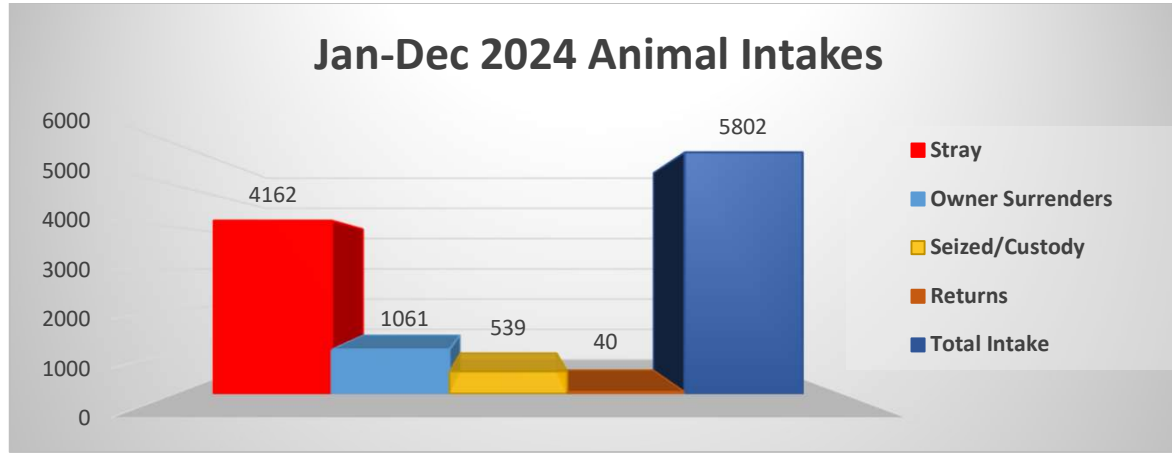

Shelter Statistics

Jan-Dec 2024

Total Intake	5802
Stray	4162
Owner Surrenders	1061
Seized/Custody	539
Returns	40

Rescue Transfers	1390	24%
Adoptions	1287	23%
Return to Owners	460	8%
TNR's	781	14%
Euthanasia Dogs	1459	26%
Euthanasia Cats	196	3%
Died (144)1 escaped	145	3%
Total Outcome Cats/Dogs	5718	

5718 Total Outcomes
Sub 144 Died, 1 Lost & 111 Euth requests
3918/5462=72% LRR

The Annual Live Release Rate does not include 111 owner/guardian requested euthanasia which were unhealthy & untreatable and 144 animals that died, 1 cat escaped while in shelter care resulting in a 72% LRR. (5718-256=5462, 3918/5462=71.7%)