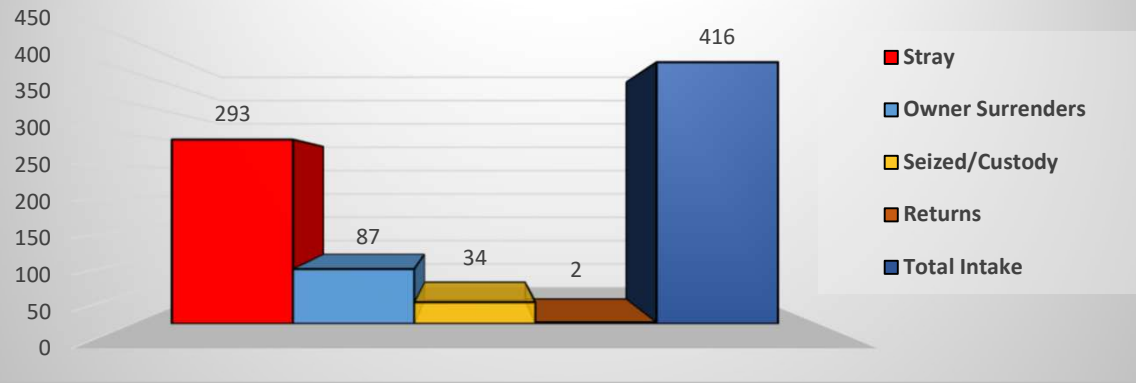

Shelter Statistics

December 2024

Total Intake	416
Stray	293
Owner Surrenders	87
Seized/Custody	34
Returns	2

Rescue Transfers	67	16%
Adoptions	127	31%
Return to Owners	15	4%
TNR's	84	21%
Euthanasia Dogs	102	25%
Euthanasia Cats	7	2%
Died (7)	7	2%
Total Outcome Cats/Dogs	409	

Total Outcomes 409
Positive Outcomes 293

December 2024 Animal Intakes

December 2024 Animal Outcomes

The Annual Live Release Rate does not include 11 owner/guardian requested euthanasia which was unhealthy & untreatable and 3 kittens, 2 cats and 2 puppies that died while in shelter care resulting in an 75% LRR. (409-18=391, 293/391=74.9%LRR)