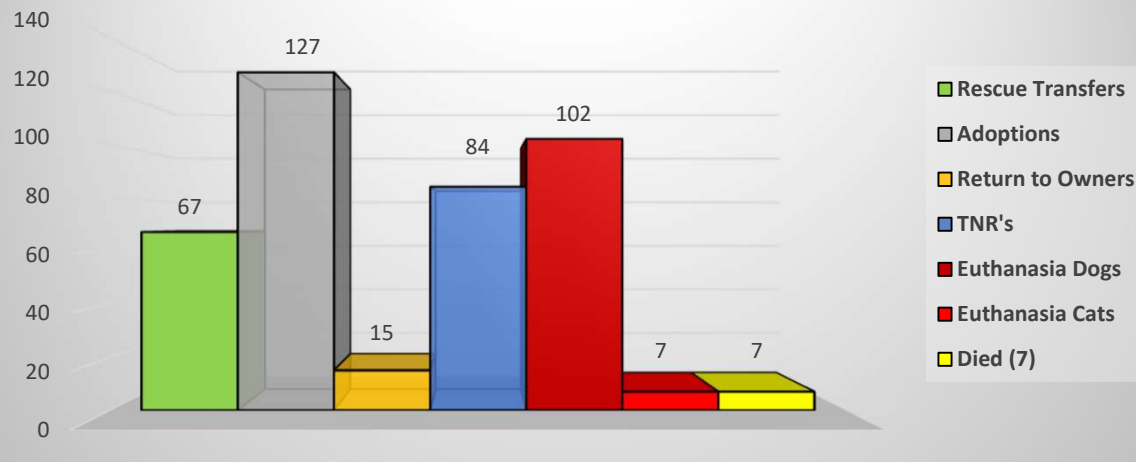

Shelter Statistics

December 2024

Total Intake	416
Stray	293
Owner Surrenders	87
Seized/Custody	34
Returns	2

Rescue Transfers	67	16%
Adoptions	127	31%
Return to Owners	15	4%
TNR's	84	21%
Euthanasia Dogs	102	25%
Euthanasia Cats	7	2%
Died (7)	7	2%
Total Outcome Cats/Dogs	409	

Total Outcomes 409
Positive Outcomes 293

December 2024 Animal Intakes

December 2024 Animal Outcomes

The Annual Live Release Rate does not include 11 owner/guardian requested euthanasia which was unhealthy & untreatable and 3 kittens, 2 cats and 2 puppies that died while in shelter care resulting in an 75% LRR. (409-18=391, 293/391=74.9%LRR)