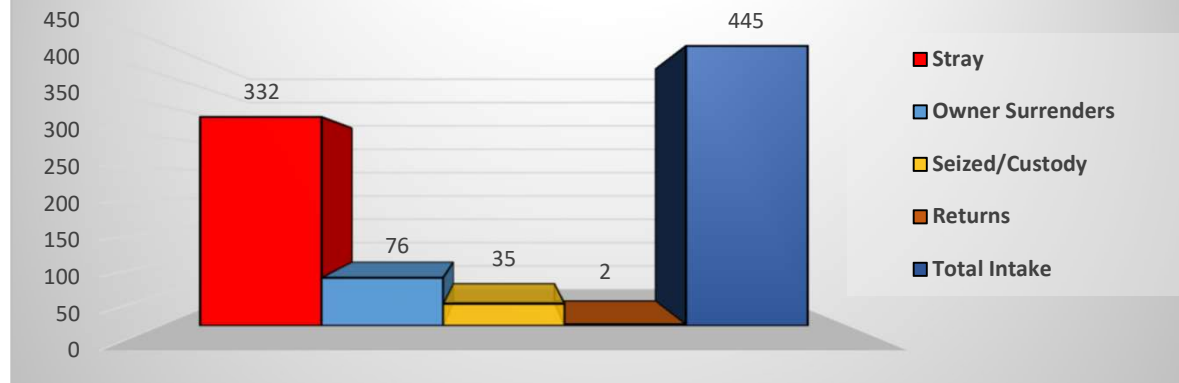

Shelter Statistics

November 2024

Total Intake	445
Stray	332
Owner Surrenders	76
Seized/Custody	35
Returns	2

Rescue Transfers	110	23%
Adoptions	119	25%
Return to Owners	33	7%
TNR's	103	22%
Euthanasia Dogs	71	15%
Euthanasia Cats	29	6%
Died (10)	10	2%
Total Outcome Cats/Dogs	475	

Total Outcomes 475
Positive Outcomes 365

November 2024 Animal Intakes

November 2024 Animal Outcomes

The Annual Live Release Rate does not include 15 owner/guardian requested euthanasia which was unhealthy & untreatable and 8 kittens, 1 puppy and 1 dog that died while in shelter care resulting in an 81% LRR. (475-25=450, 365/450=81.1%LRR)