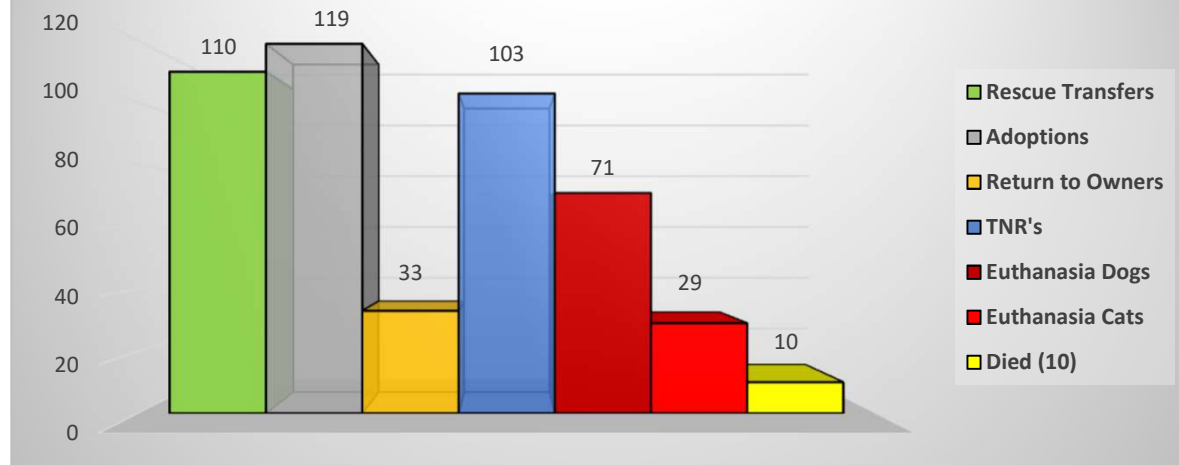

Shelter Statistics

November 2024

Total Intake	445
Stray	332
Owner Surrenders	76
Seized/Custody	35
Returns	2

Rescue Transfers	110	23%
Adoptions	119	25%
Return to Owners	33	7%
TNR's	103	22%
Euthanasia Dogs	71	15%
Euthanasia Cats	29	6%
Died (10)	10	2%
Total Outcome Cats/Dogs	475	

Total Outcomes 475
Positive Outcomes 365

November 2024 Animal Intakes

November 2024 Animal Outcomes

The Annual Live Release Rate does not include 15 owner/guardian requested euthanasia which was unhealthy & untreatable and 8 kittens, 1 puppy and 1 dog that died while in shelter care resulting in an 81% LRR. (475-25=450, 365/450=81.1%LRR)