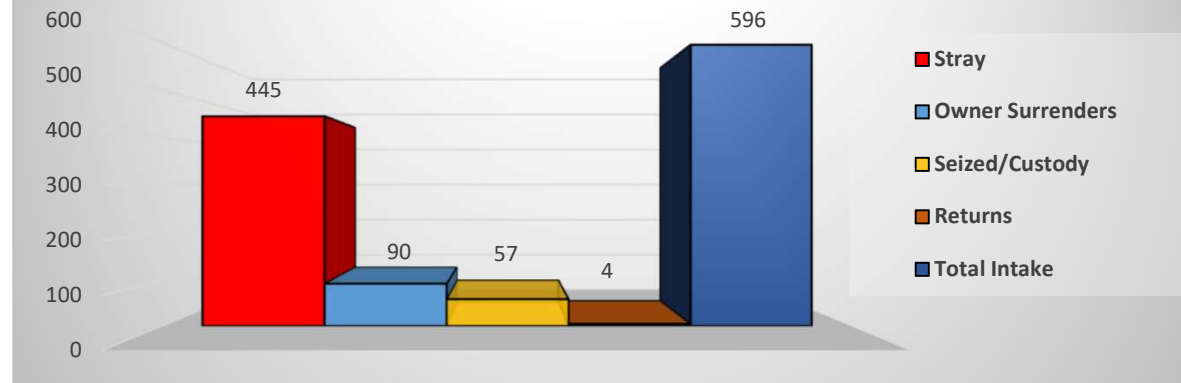

Shelter Statistics

October 2024

Total Intake	596
Stray	445
Owner Surrenders	90
Seized/Custody	57
Returns	4

Rescue Transfers	134	22%
Adoptions	120	20%
Return to Owners	37	6%
TNR's	203	34%
Euthanasia Dogs	75	13%
Euthanasia Cats	15	3%
Died (14)	14	2%
Total Outcome Cats/Dogs	598	

Total Outcomes 598

Positive Outcomes 494

October 2024 Animal Intakes