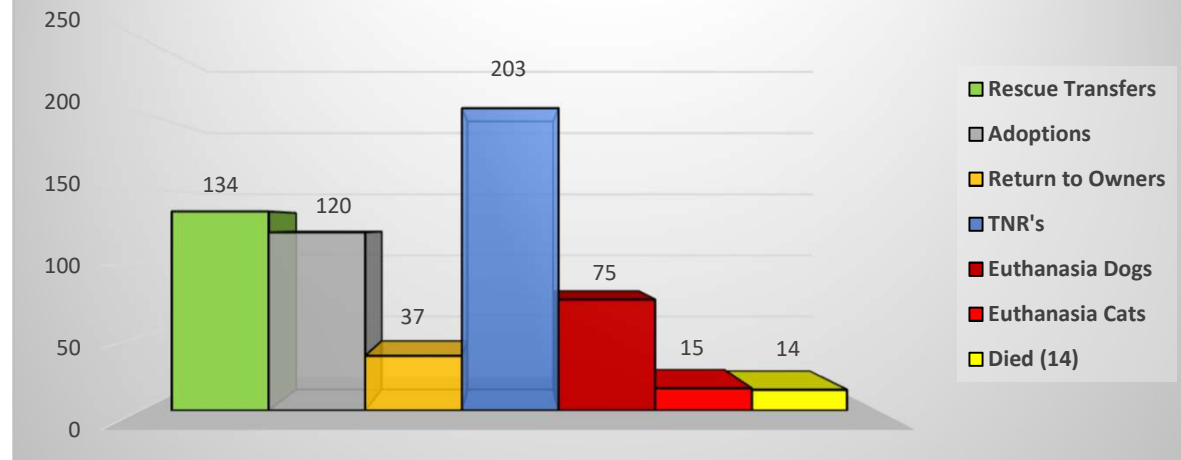

## Shelter Statistics

October 2024

Total Intake	596
Stray	445
Owner Surrenders	90
Seized/Custody	57
Returns	4

Rescue Transfers	134	22%
Adoptions	120	20%
Return to Owners	37	6%
TNR's	203	34%
Euthanasia Dogs	75	13%
Euthanasia Cats	15	3%
Died (14)	14	2%
Total Outcome Cats/Dogs	598	

**Total Outcomes 598**

**Positive Outcomes 494**

### October 2023 Animal Outcomes

The Annual Live Release Rate does not include 13 owner/guardian requested euthanasia which was unhealthy & untreatable and 10 kittens, 2 cats, and 2 dogs that died while in shelter care resulting in a 87% LRR. (598-27=571, 494/571=86.5%LRR )