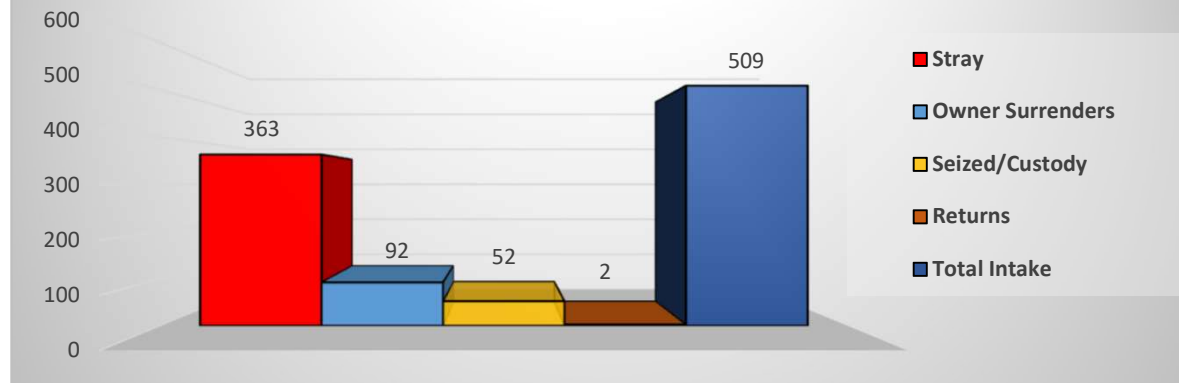

Shelter Statistics

September 2024

Total Intake	509
Stray	363
Owner Surrenders	92
Seized/Custody	52
Returns	2

Rescue Transfers	84	16%
Adoptions	118	23%
Return to Owners	28	5%
TNR's	111	21%
Euthanasia Dogs	153	30%
Euthanasia Cats	17	3%
Died (7)	7	1%
Total Outcome Cats/Dogs	518	

Total Outcomes 518

Positive Outcomes 341

September 2024 Animal Intakes

September 2024 Animal Outcomes

The Annual Live Release Rate does not include 10 owner/guardian requested euthanasia which was unhealthy & untreatable and 4 kittens, 2 puppies and 1 dog that died while in shelter care resulting in a 68% LRR. (518-17=501, 341/501=68%LRR)