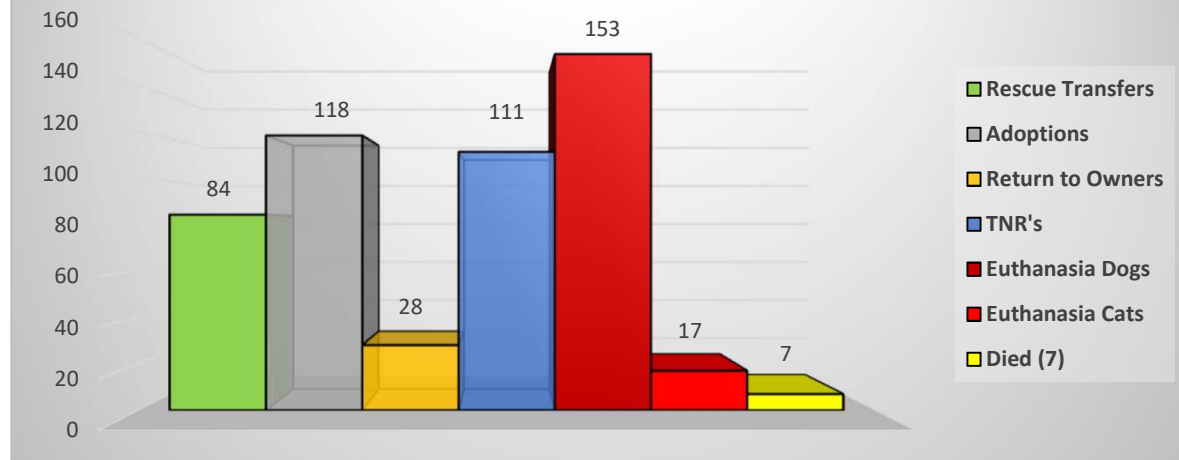

Shelter Statistics

September 2024

Total Intake	509
Stray	363
Owner Surrenders	92
Seized/Custody	52
Returns	2

Rescue Transfers	84	16%
Adoptions	118	23%
Return to Owners	28	5%
TNR's	111	21%
Euthanasia Dogs	153	30%
Euthanasia Cats	17	3%
Died (7)	7	1%
Total Outcome Cats/Dogs	518	

Total Outcomes 518

Positive Outcomes 341

September 2024 Animal Intakes

September 2024 Animal Outcomes

The Annual Live Release Rate does not include 10 owner/guardian requested euthanasia which was unhealthy & untreatable and 4 kittens, 2 puppies and 1 dog that died while in shelter care resulting in a 68% LRR. (518-17=501, 341/501=68%LRR)