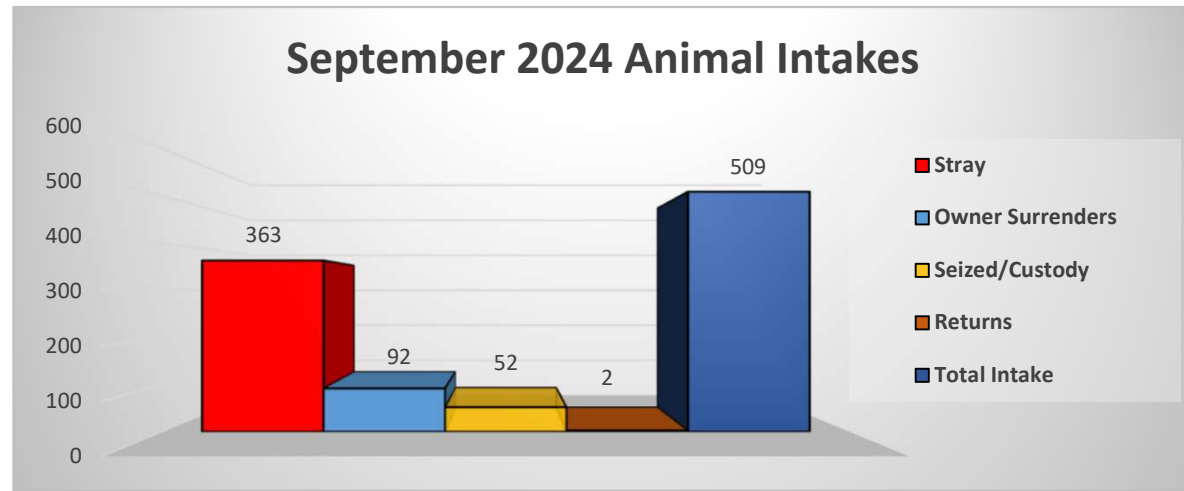

Shelter Statistics

September 2024

Total Intake	509
Stray	363
Owner Surrenders	92
Seized/Custody	52
Returns	2

Rescue Transfers	84	16%
Adoptions	118	23%
Return to Owners	28	5%
TNR's	111	21%
Euthanasia Dogs	153	30%
Euthanasia Cats	17	3%
Died (7)	7	1%
Total Outcome Cats/Dogs	518	

Total Outcomes 518
Positive Outcomes 341

The Annual Live Release Rate does not include 10 owner/guardian requested euthanasia which was unhealthy & untreatable and 4 kittens, 2 puppies and 1 dog that died while in shelter care resulting in a 68% LRR. (518-17=501, 341/501=68%LRR)