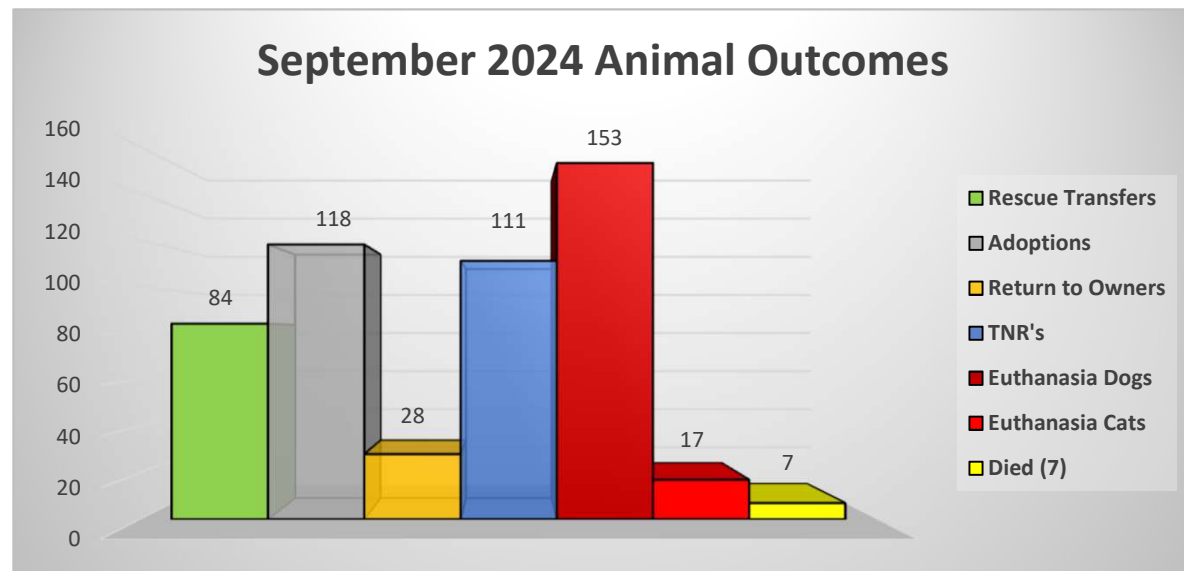

Shelter Statistics

September 2024

Total Intake	509
Stray	363
Owner Surrenders	92
Seized/Custody	52
Returns	2

Rescue Transfers	84	16%
Adoptions	118	23%
Return to Owners	28	5%
TNR's	111	21%
Euthanasia Dogs	153	30%
Euthanasia Cats	17	3%
Died (7)	7	1%
Total Outcome Cats/Dogs	518	

Total Outcomes 518
Positive Outcomes 341

The Annual Live Release Rate does not include 10 owner/guardian requested euthanasia which was unhealthy & untreatable and 4 kittens, 2 puppies and 1 dog that died while in shelter care resulting in a 68% LRR. (518-17=501, 341/501=68%LRR)