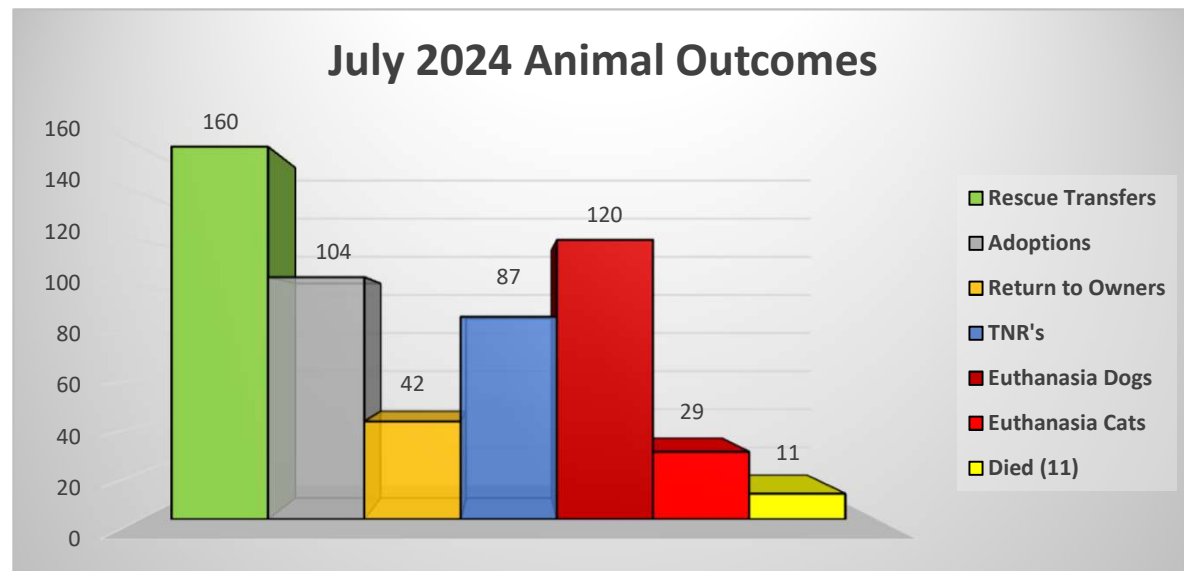

Shelter Statistics

July 2024

Total Intake	575
Stray	434
Owner Surrenders	90
Seized/Custody	49
Returns	2

Rescue Transfers	160	29%
Adoptions	104	19%
Return to Owners	42	8%
TNR's	87	16%
Euthanasia Dogs	120	22%
Euthanasia Cats	29	5%
Died (11)	11	2%
Total Outcome Cats/Dogs	553	

Total Outcomes 553
Positive Outcomes 393

The Annual Live Release Rate does not include 8 owner/guardian requested euthanasia which was unhealthy & untreatable and 2 puppies, 1 dog and 8 kittens that died while in shelter care resulting in a 74% LRR. (553-19=, 534/393=73.6%LRR)