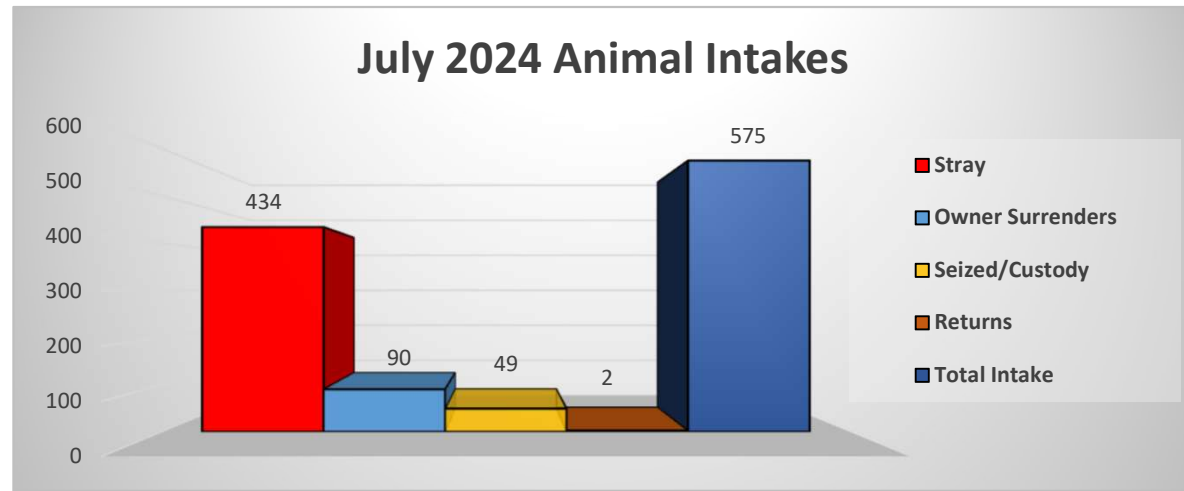

Shelter Statistics

July 2024

Total Intake	575
Stray	434
Owner Surrenders	90
Seized/Custody	49
Returns	2

Rescue Transfers	160	29%
Adoptions	104	19%
Return to Owners	42	8%
TNR's	87	16%
Euthanasia Dogs	120	22%
Euthanasia Cats	29	5%
Died (11)	11	2%
Total Outcome Cats/Dogs	553	

Total Outcomes 553
Positive Outcomes 393

The Annual Live Release Rate does not include 8 owner/guardian requested euthanasia which was unhealthy & untreatable and 2 puppies, 1 dog and 8 kittens that died while in shelter care resulting in a 74% LRR. (553-19=, 534/393=73.6%LRR)