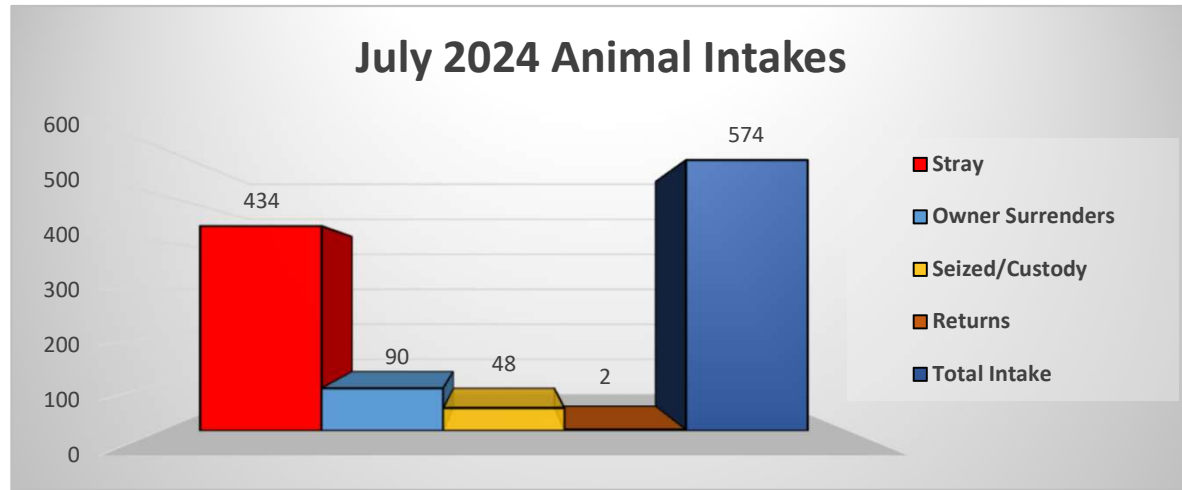

Shelter Statistics

July 2024

Total Intake	574
Stray	434
Owner Surrenders	90
Seized/Custody	48
Returns	2

Rescue Transfers	160	29%
Adoptions	104	19%
Return to Owners	42	8%
TNR's	87	16%
Euthanasia Dogs	120	22%
Euthanasia Cats	29	5%
Died (12)	12	2%
Total Outcome Cats/Dogs	554	

Total Outcomes 554
Positive Outcomes 393

The Annual Live Release Rate does not include 8 owner/guardian requested euthanasia which was unhealthy & untreatable and 2 puppies, 1 dog and 8 kittens that died while in shelter care resulting in a 74% LRR. (554-20=534, 393/534=73.6%LRR)