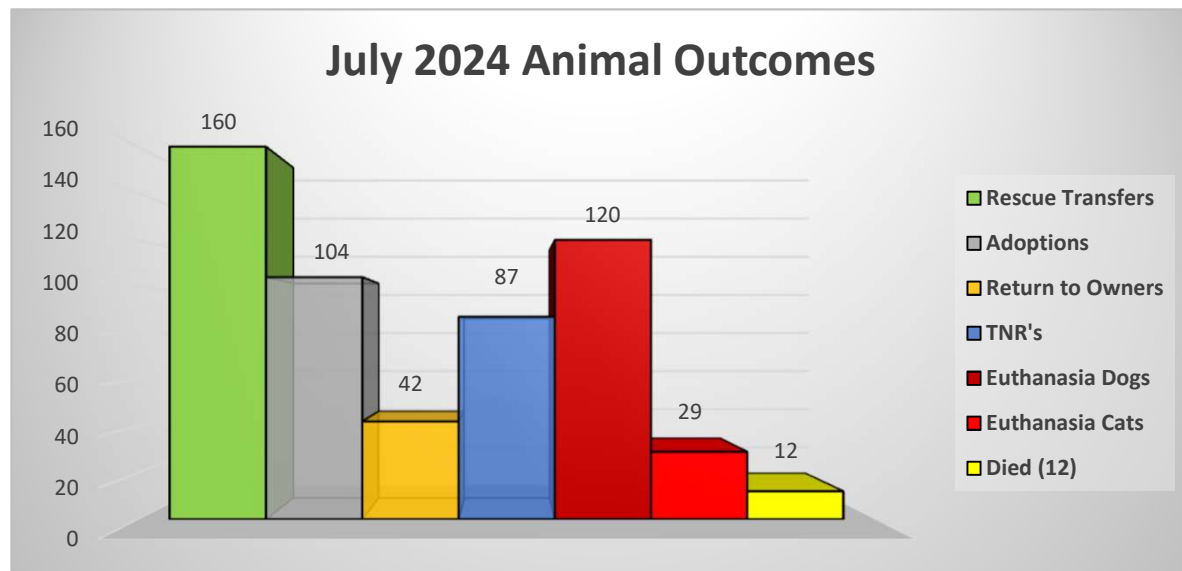

Shelter Statistics

July 2024

Total Intake	574
Stray	434
Owner Surrenders	90
Seized/Custody	48
Returns	2

Rescue Transfers	160	29%
Adoptions	104	19%
Return to Owners	42	8%
TNR's	87	16%
Euthanasia Dogs	120	22%
Euthanasia Cats	29	5%
Died (12)	12	2%
Total Outcome Cats/Dogs	554	

Total Outcomes 554
Positive Outcomes 393

The Annual Live Release Rate does not include 8 owner/guardian requested euthanasia which was unhealthy & untreatable and 2 puppies, 1 dog and 8 kittens that died while in shelter care resulting in a 74% LRR. (554-20=534, 393/534=73.6%LRR)