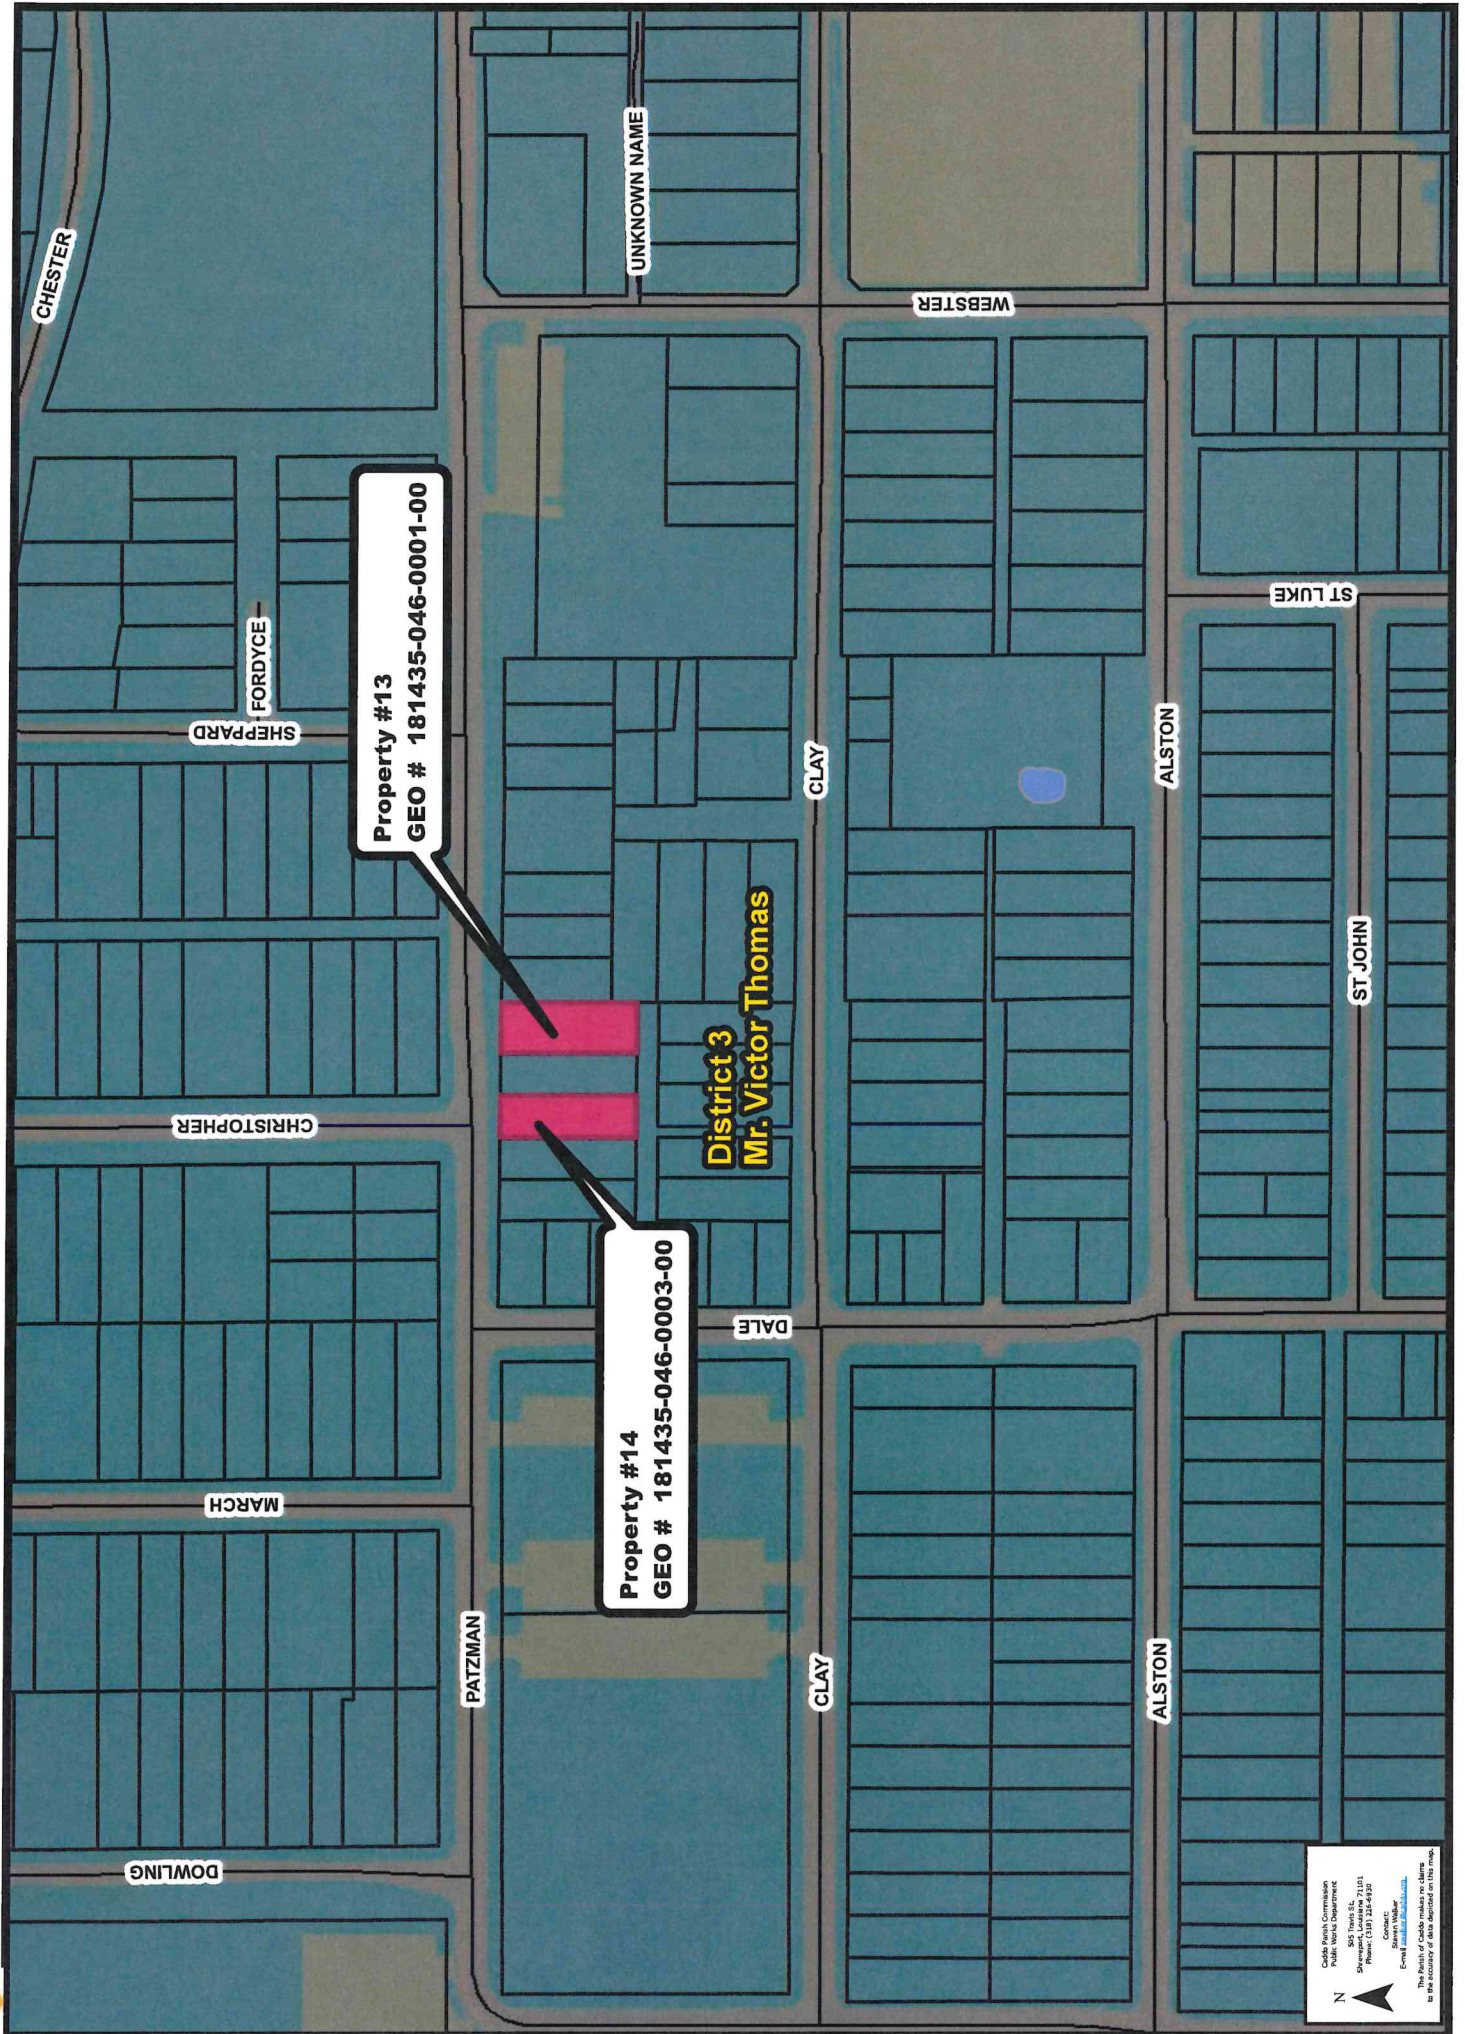

Property #13
GEO # 181435-046-0001-00

Property #14
GEO # 181435-046-0003-00

District 3
Mr. Victor Thomas