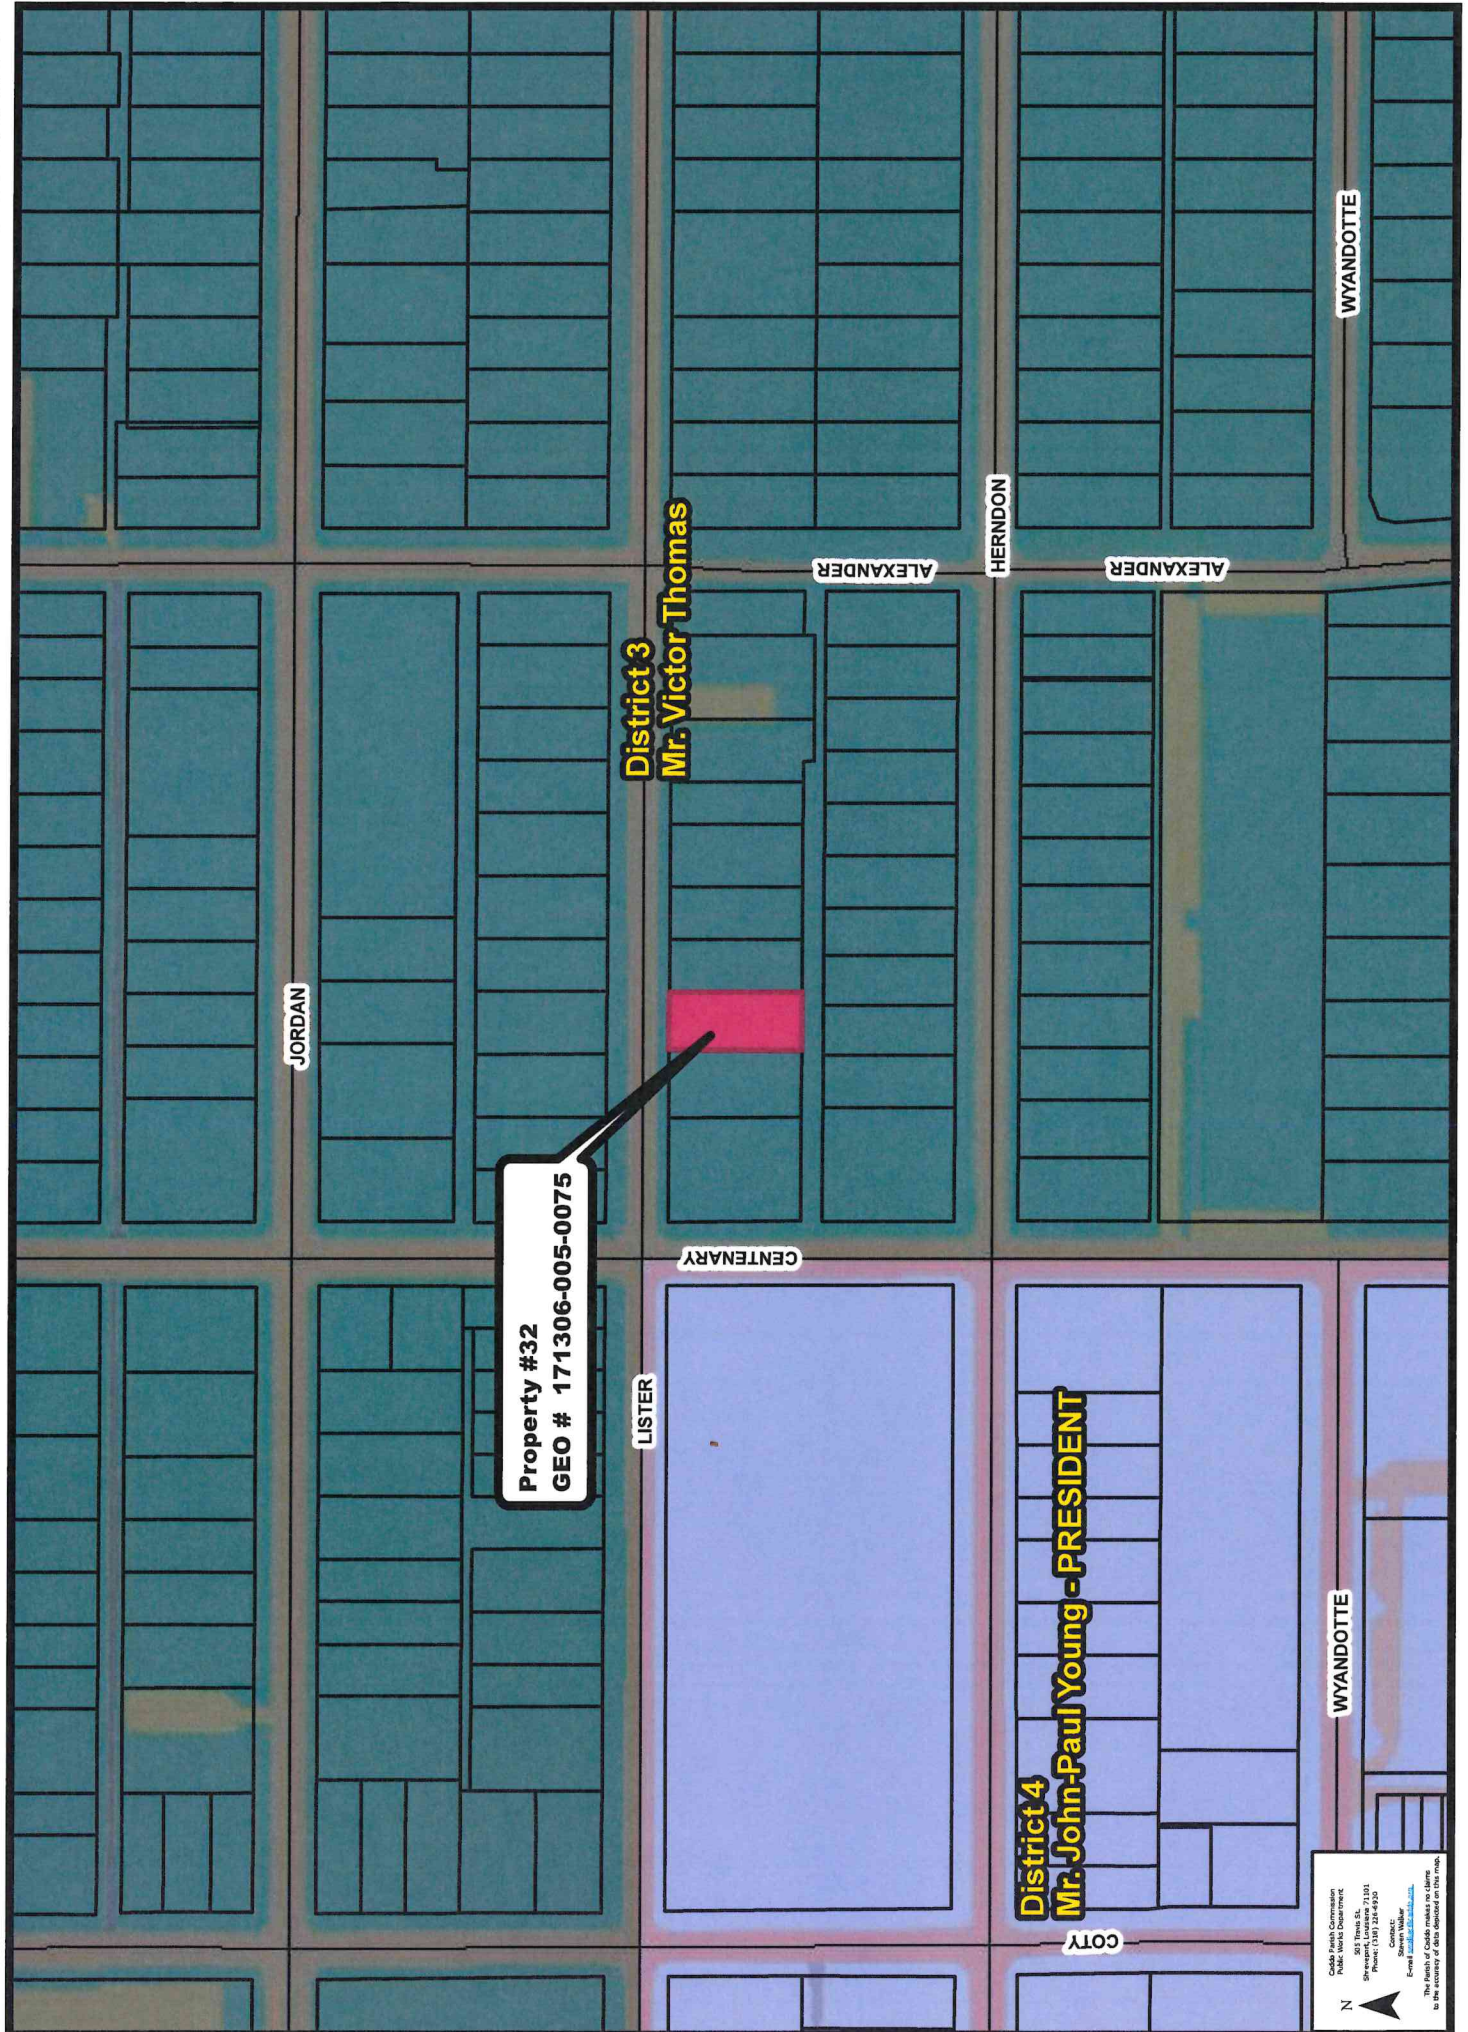

Property #32
GEO # 171306-005-0075

District 3
Mr. Victor Thomas

District 4
Mr. John-Paul Young - PRESIDENT