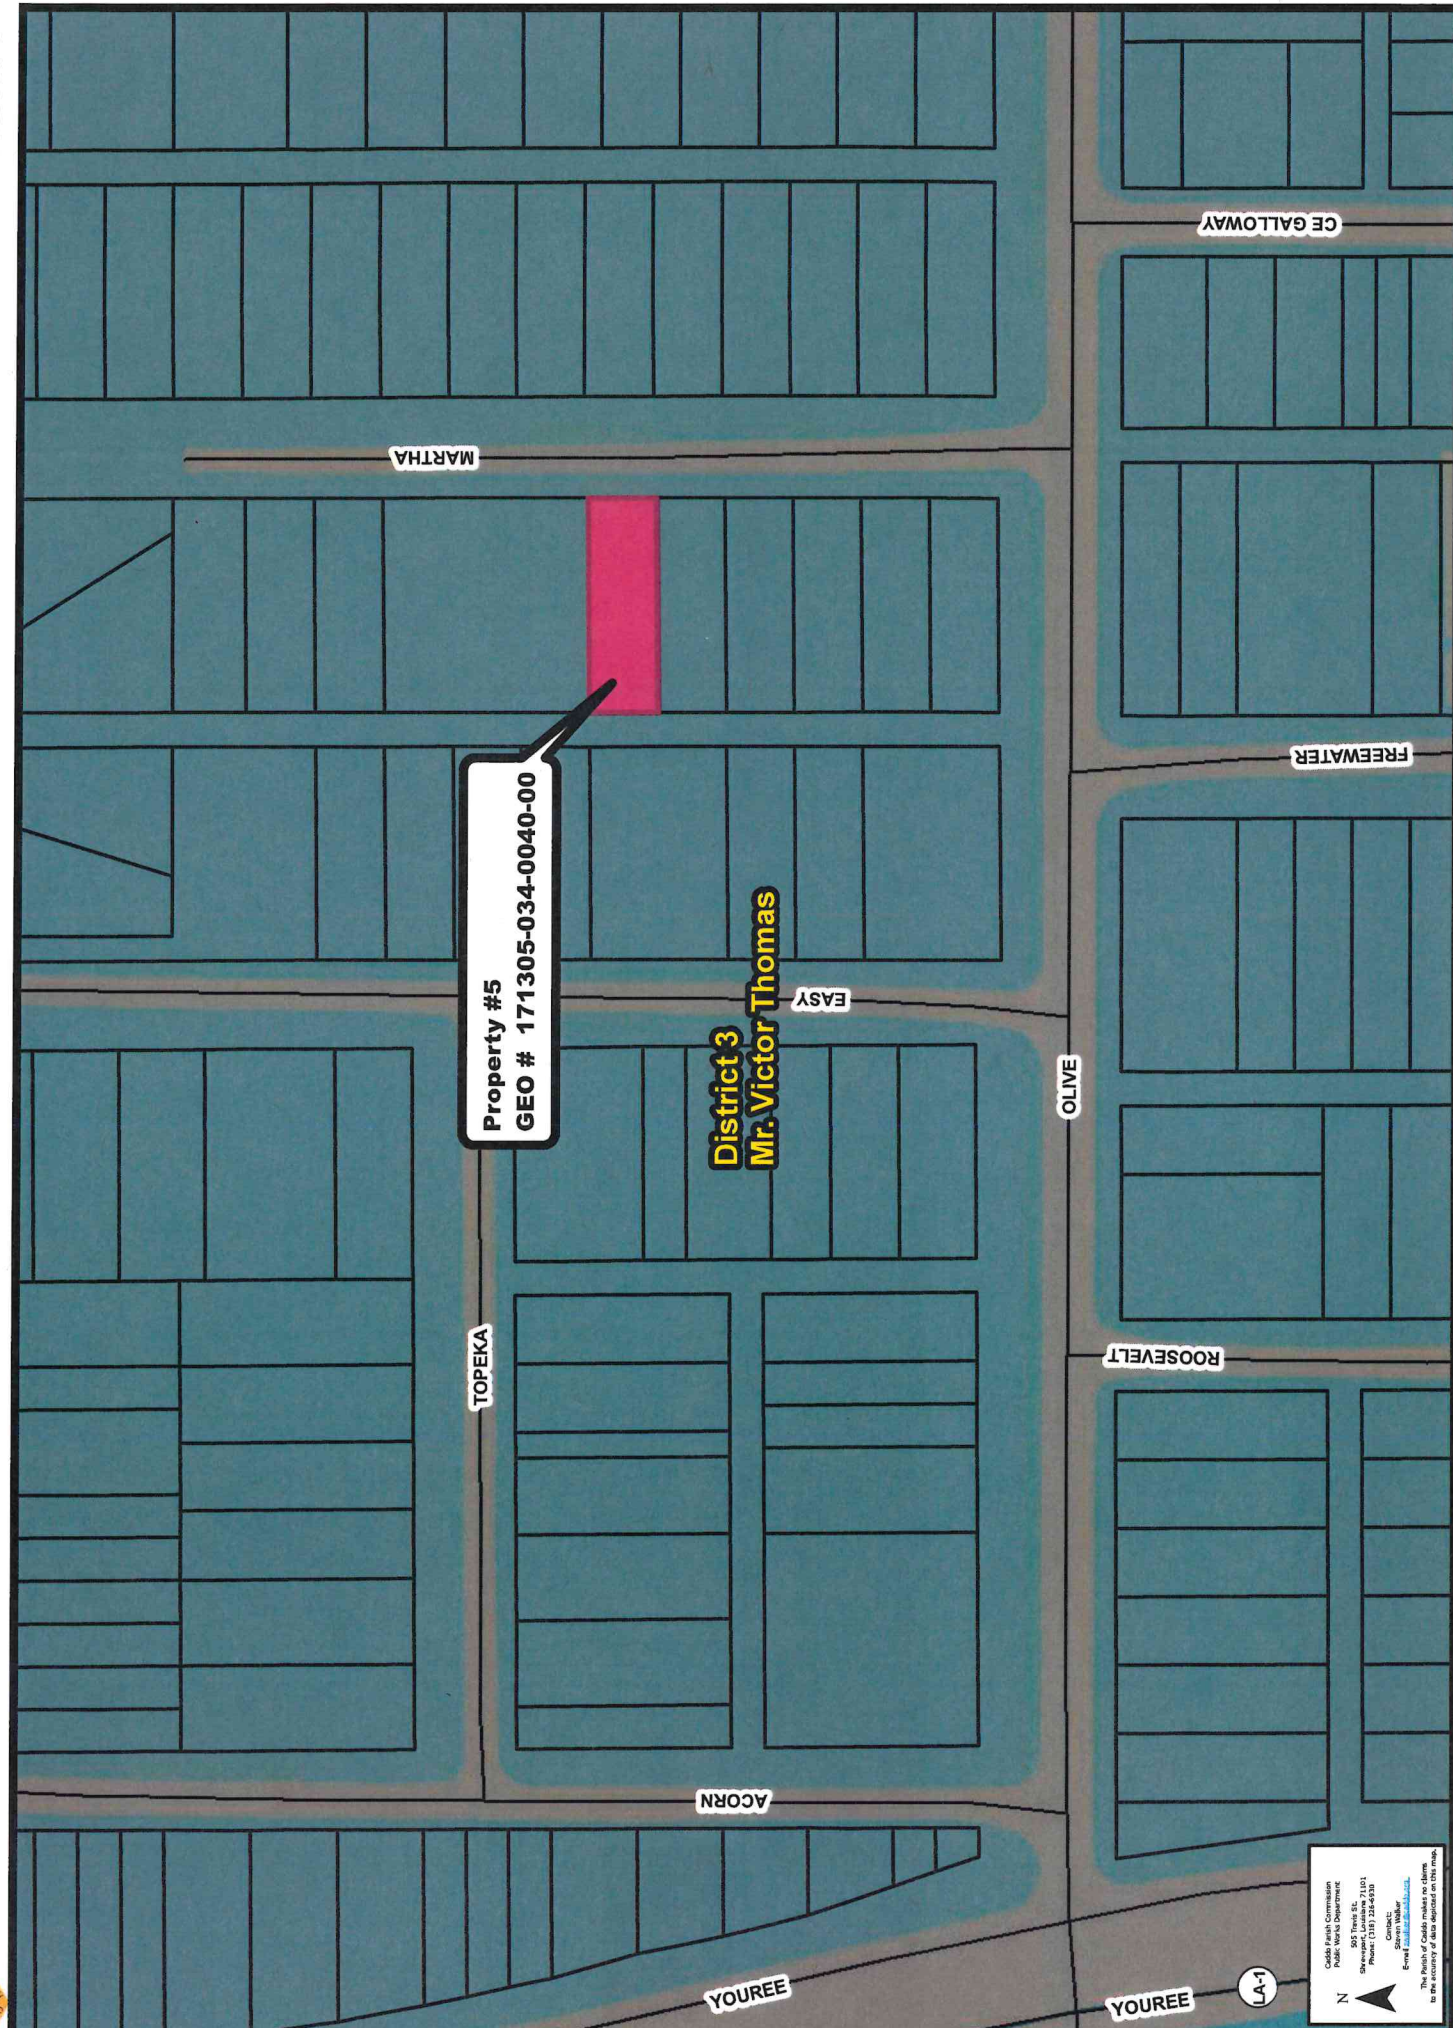

Property #5
GEO # 171305-034-0040-00

District 3
Mr. Victor Thomas

LA-1