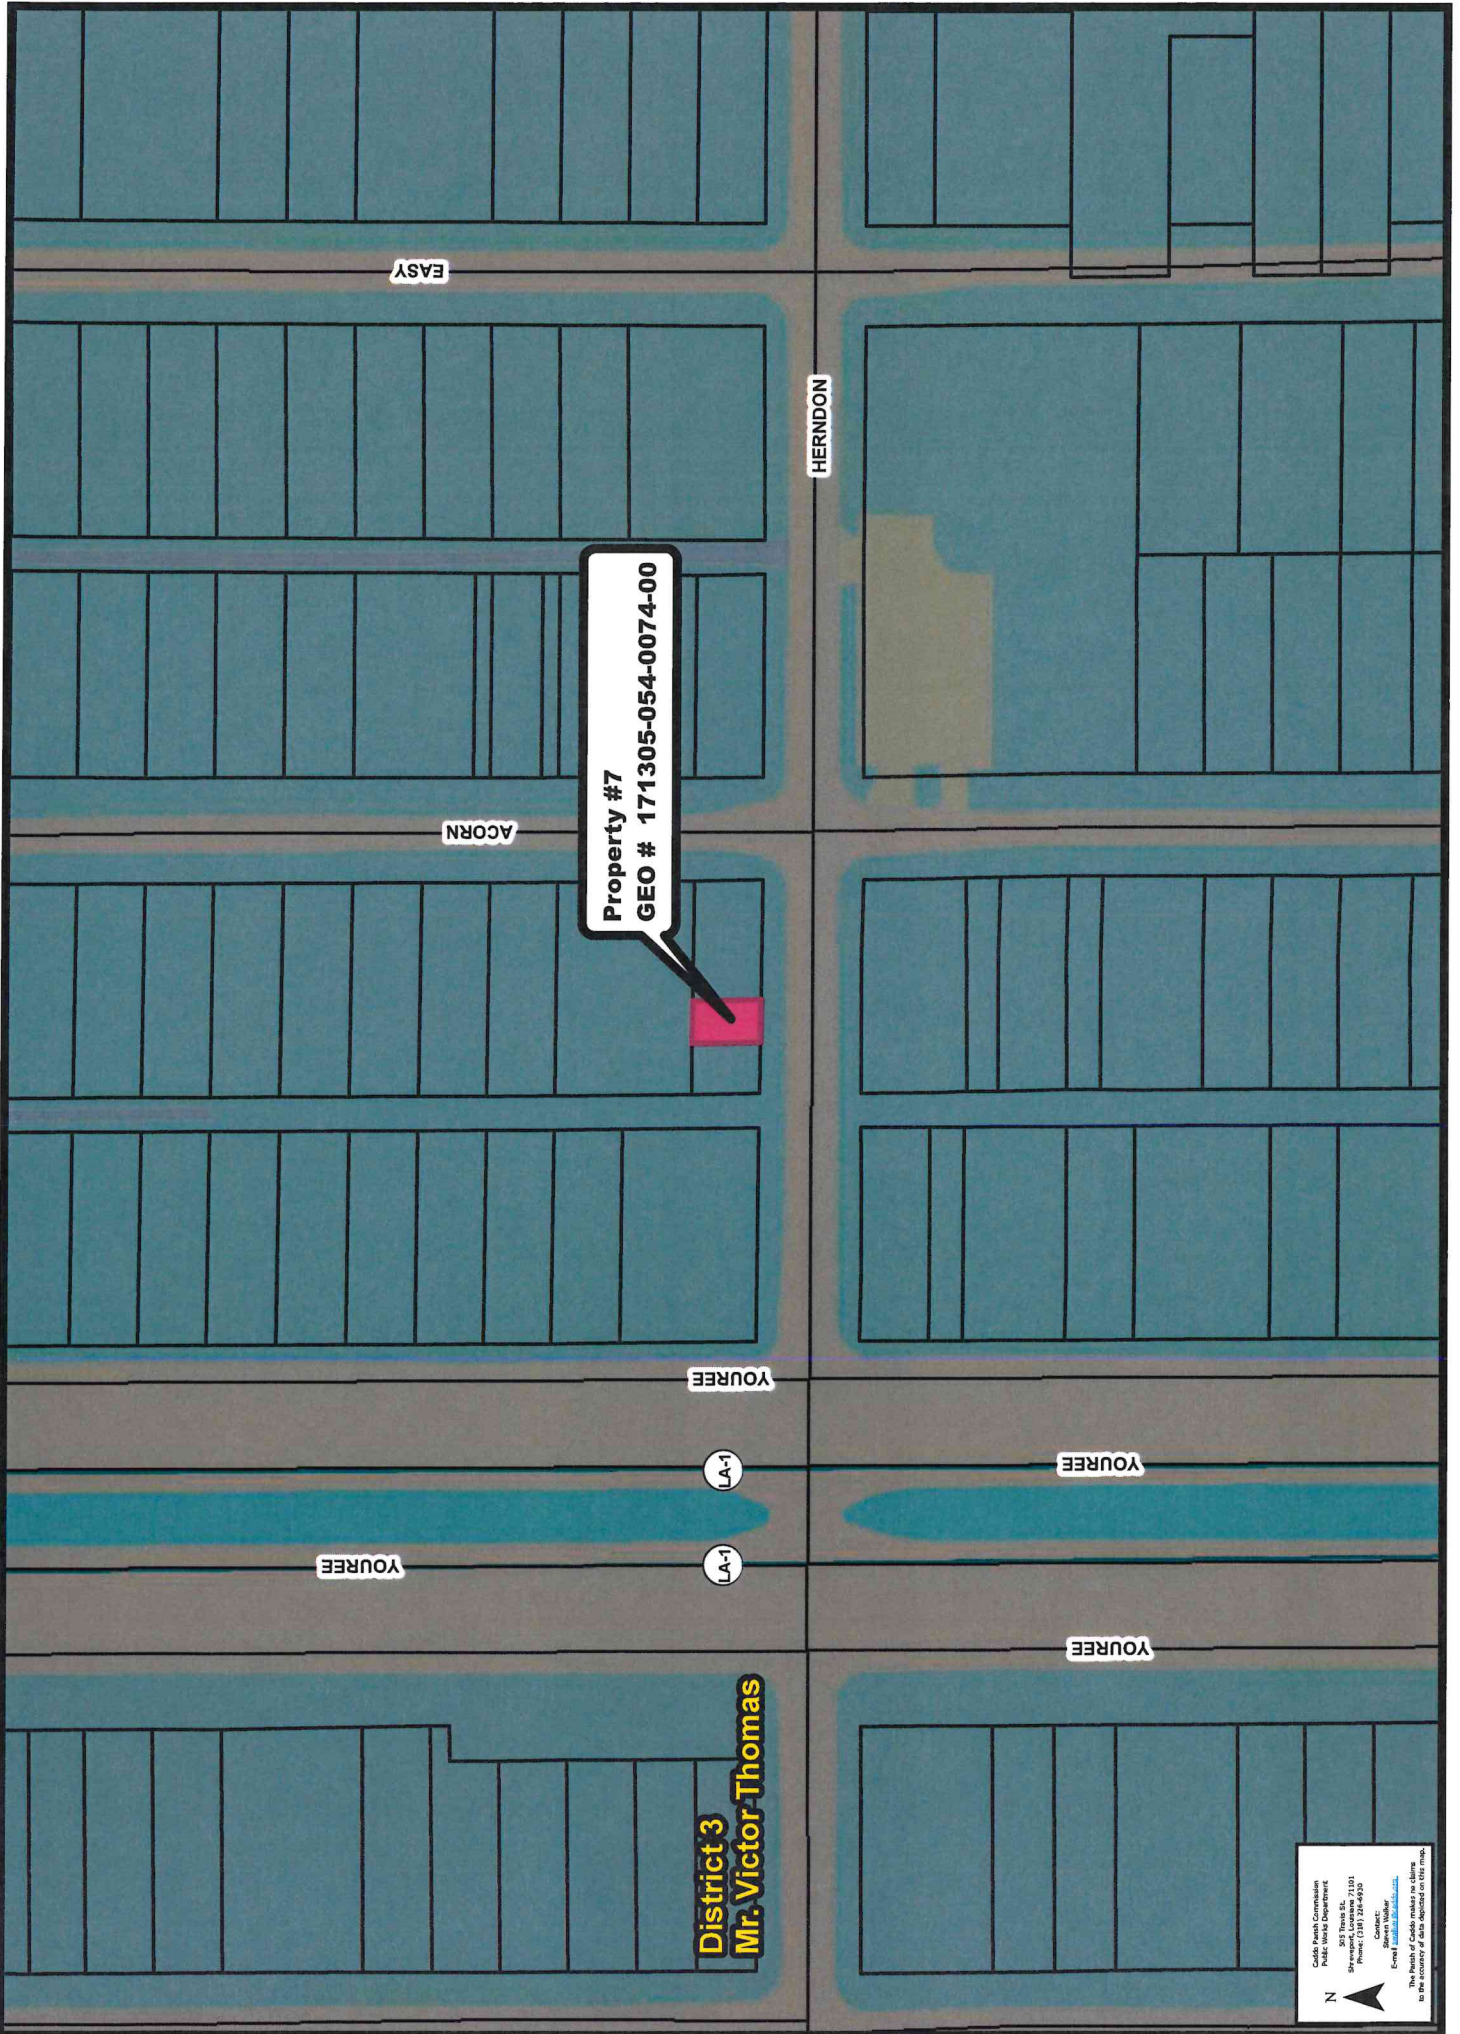

District 3
Mr. Victor Thomas