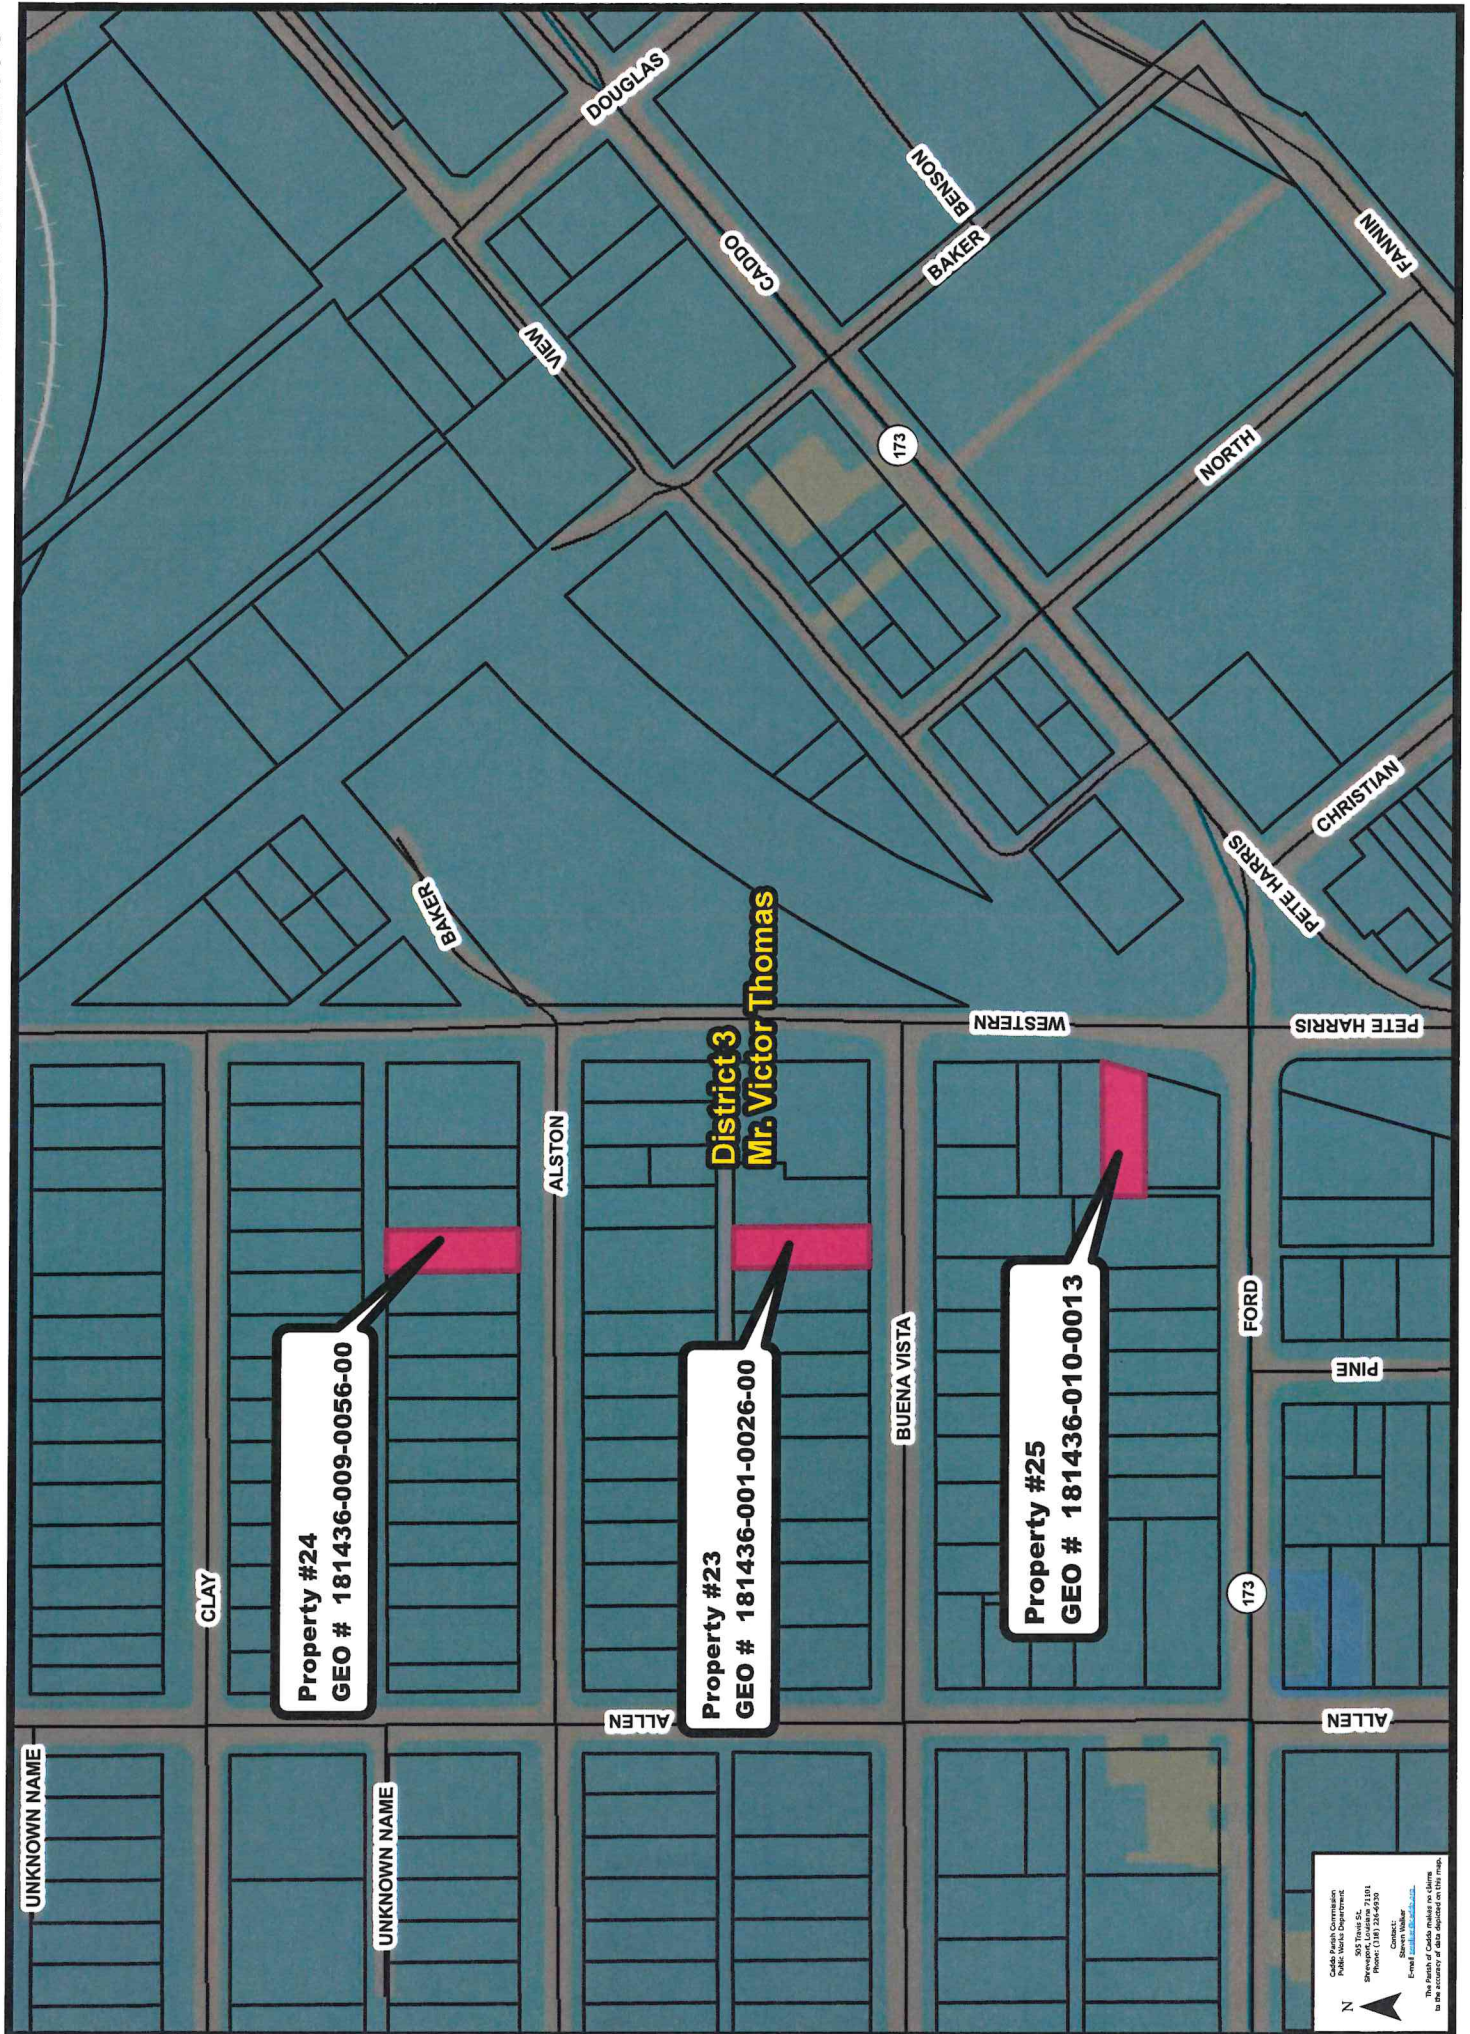

Property #24
GEO # 181436-009-0056-00

Property #23
GEO # 181436-001-0026-00

Property #25
GEO # 181436-010-0013

District 3
Mr. Victor Thomas