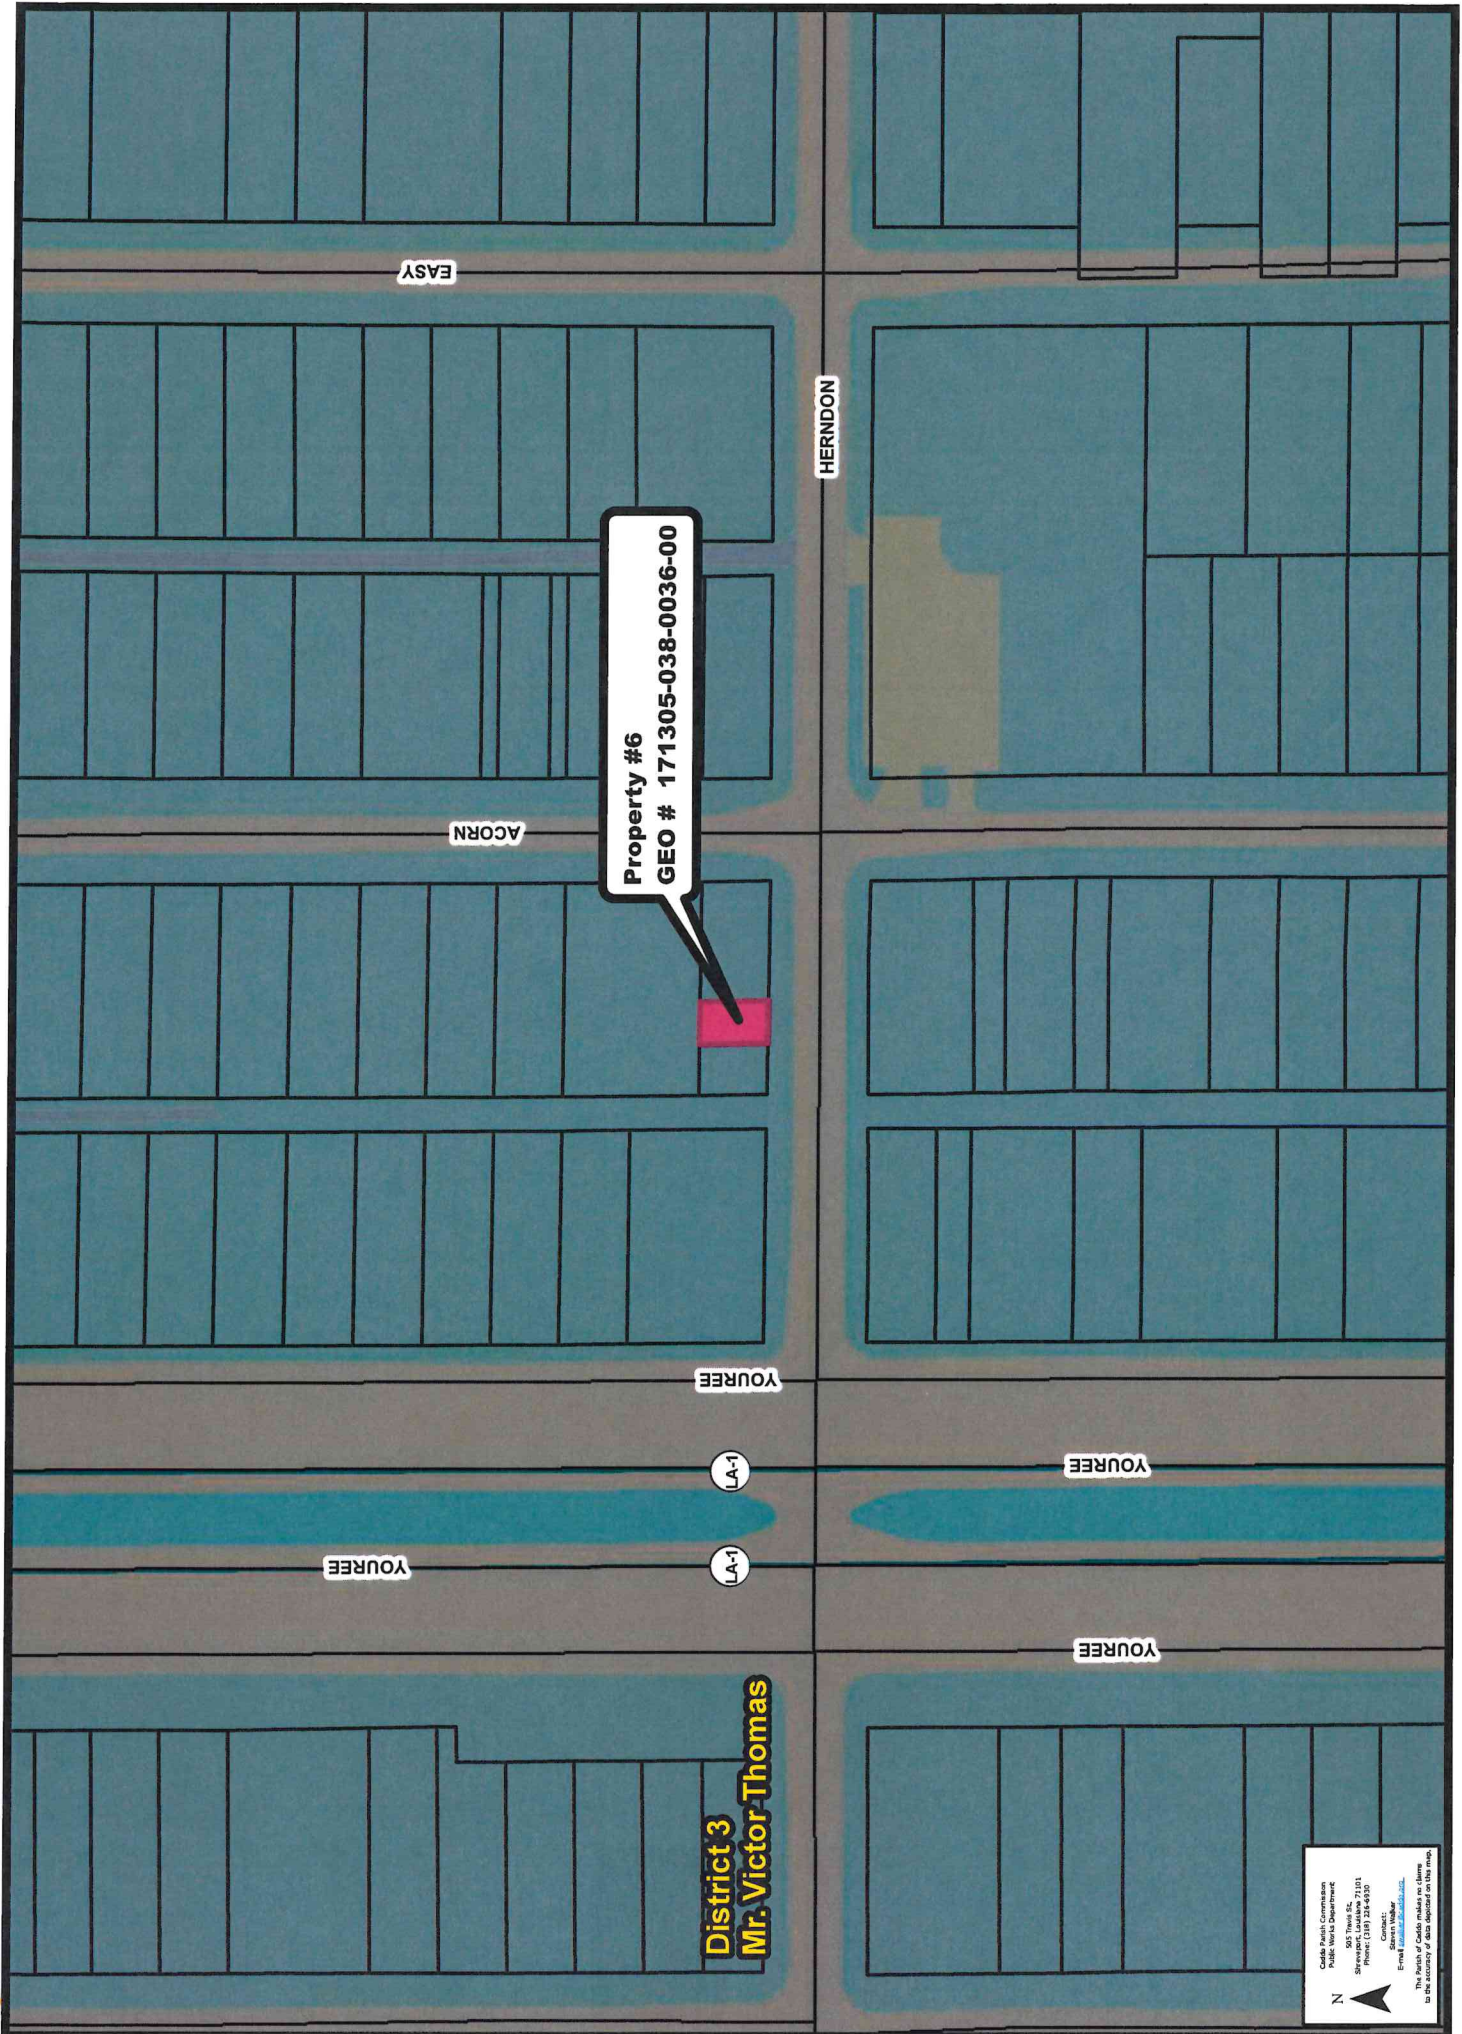

District 3
Mr. Victor Thomas