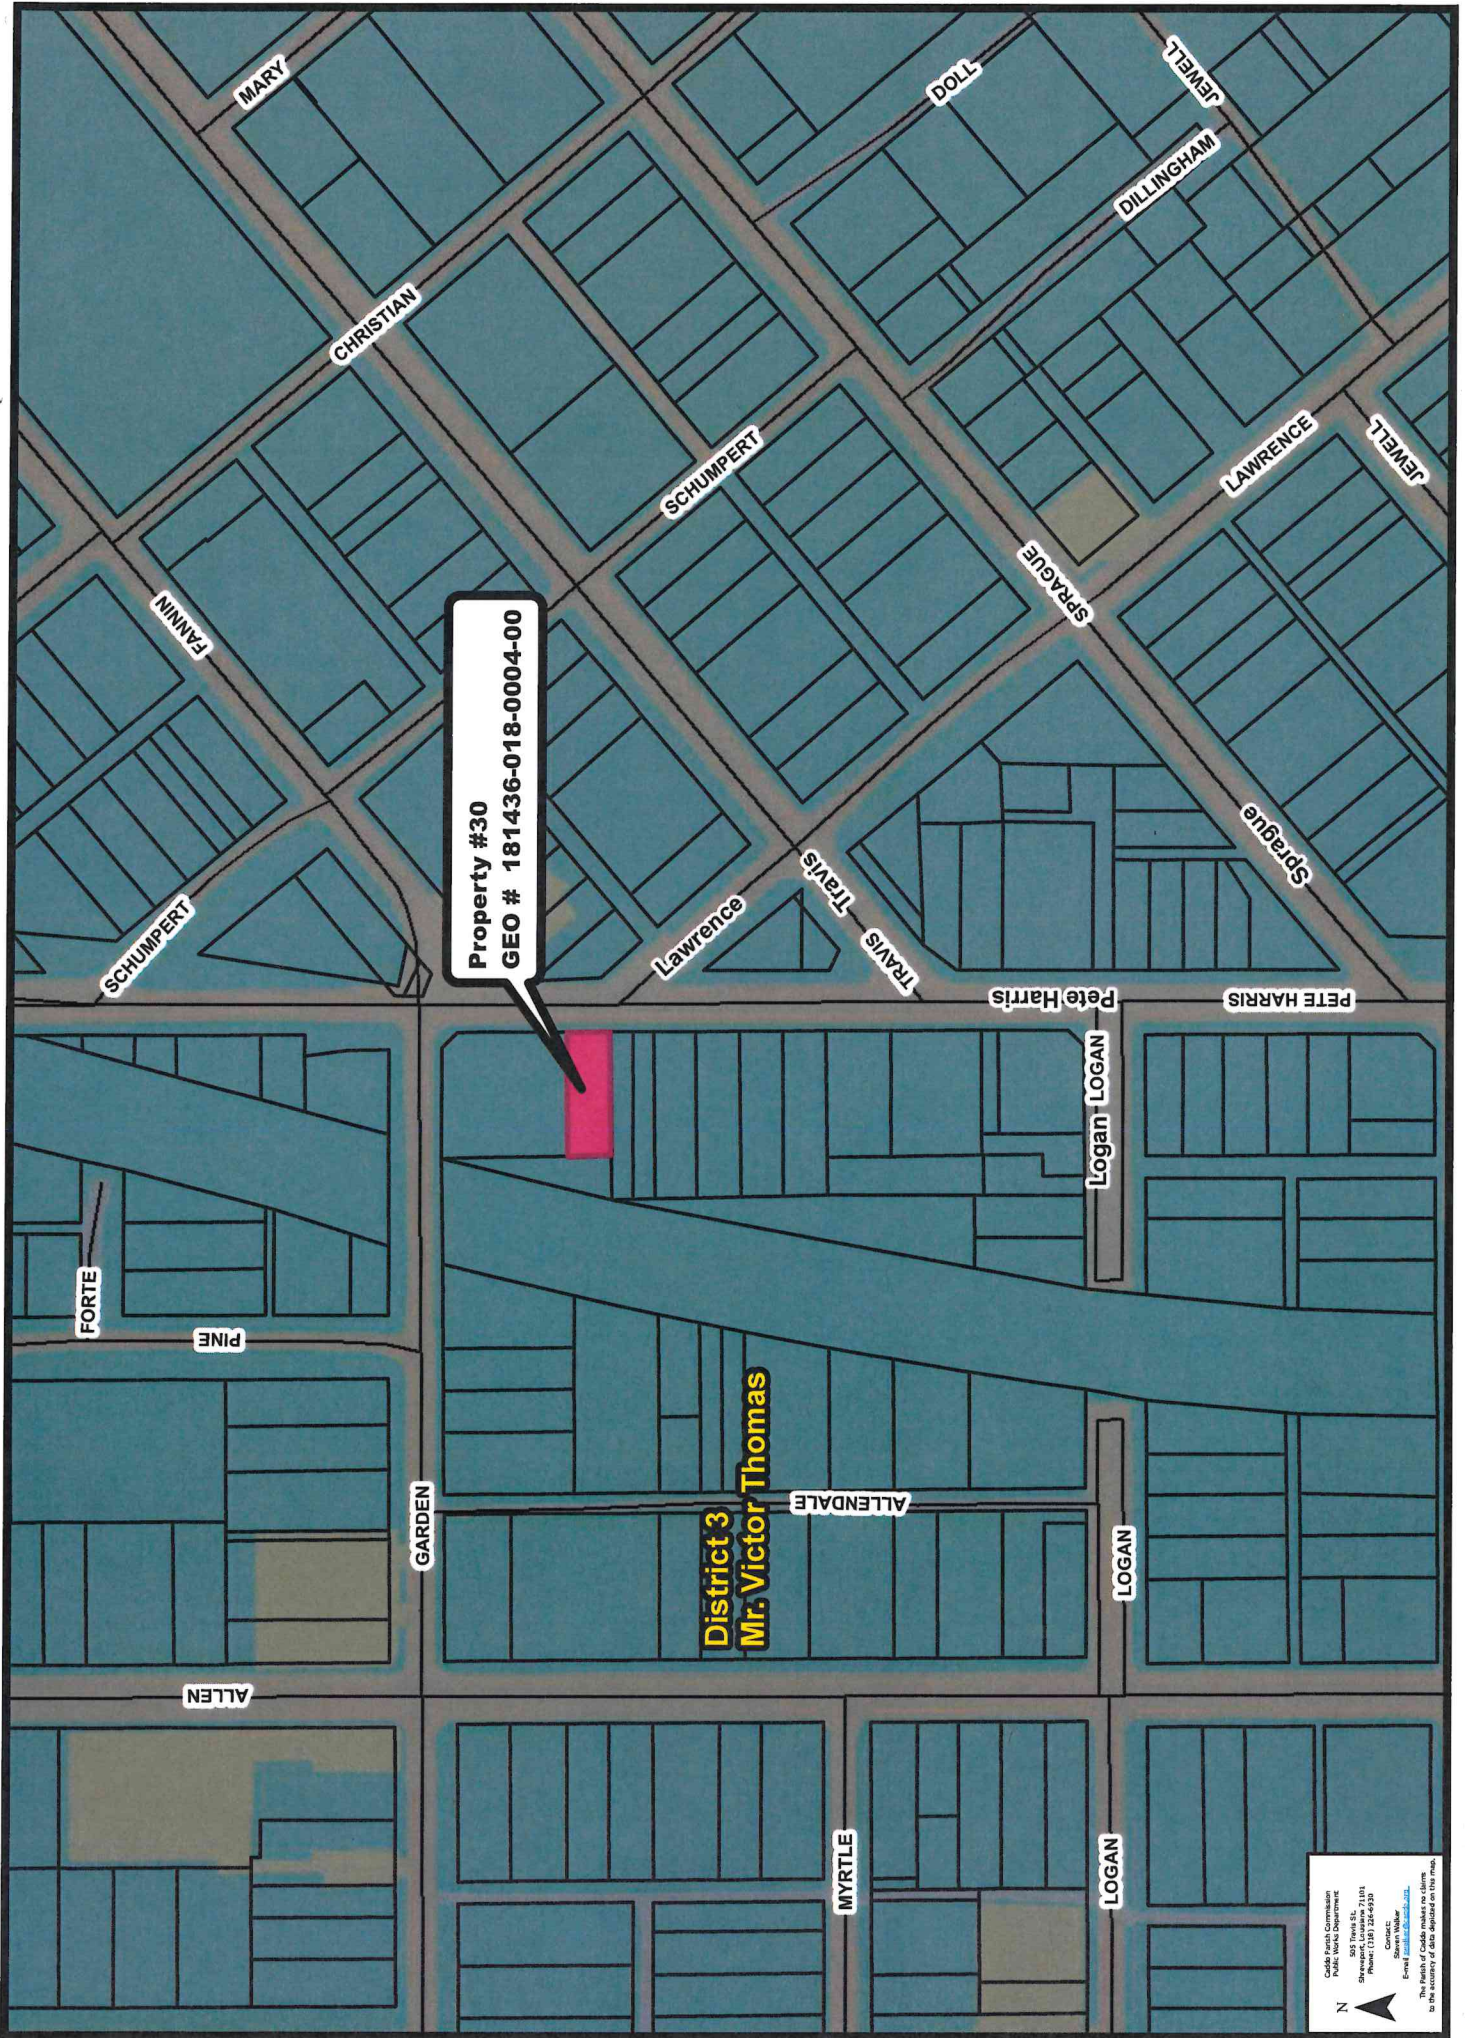

Property #30
GEO # 181436-018-0004-00

District 3
Mr. Victor Thomas