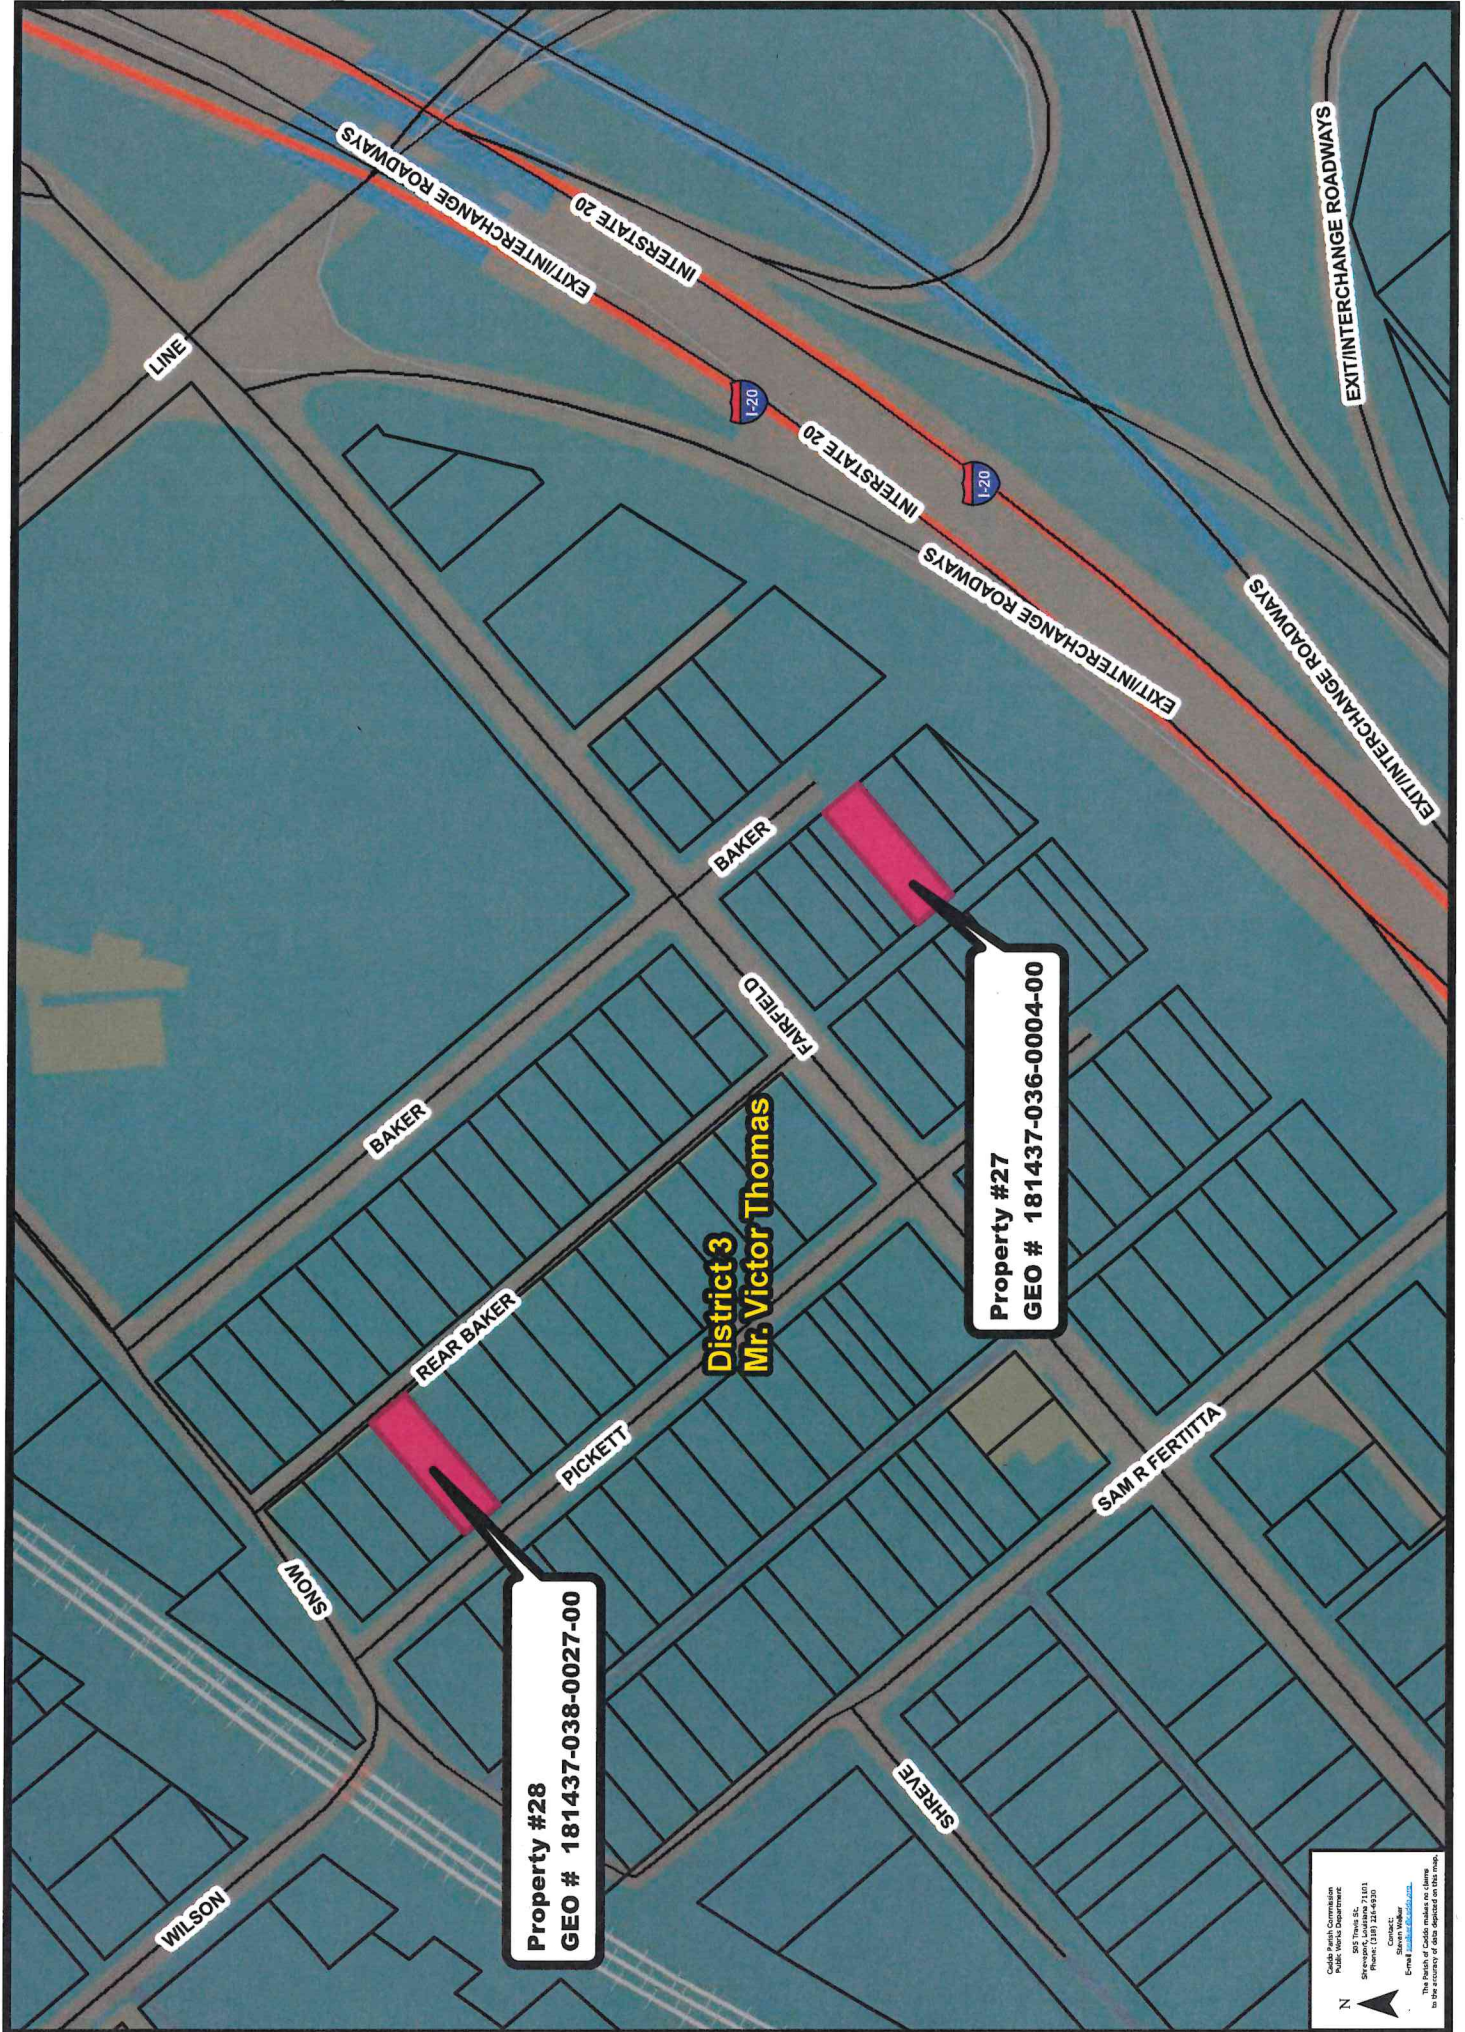

District 3
Mr. Victor Thomas

Property #28
GEO # 181437-038-0027-00

Property #27
GEO # 181437-036-0004-00