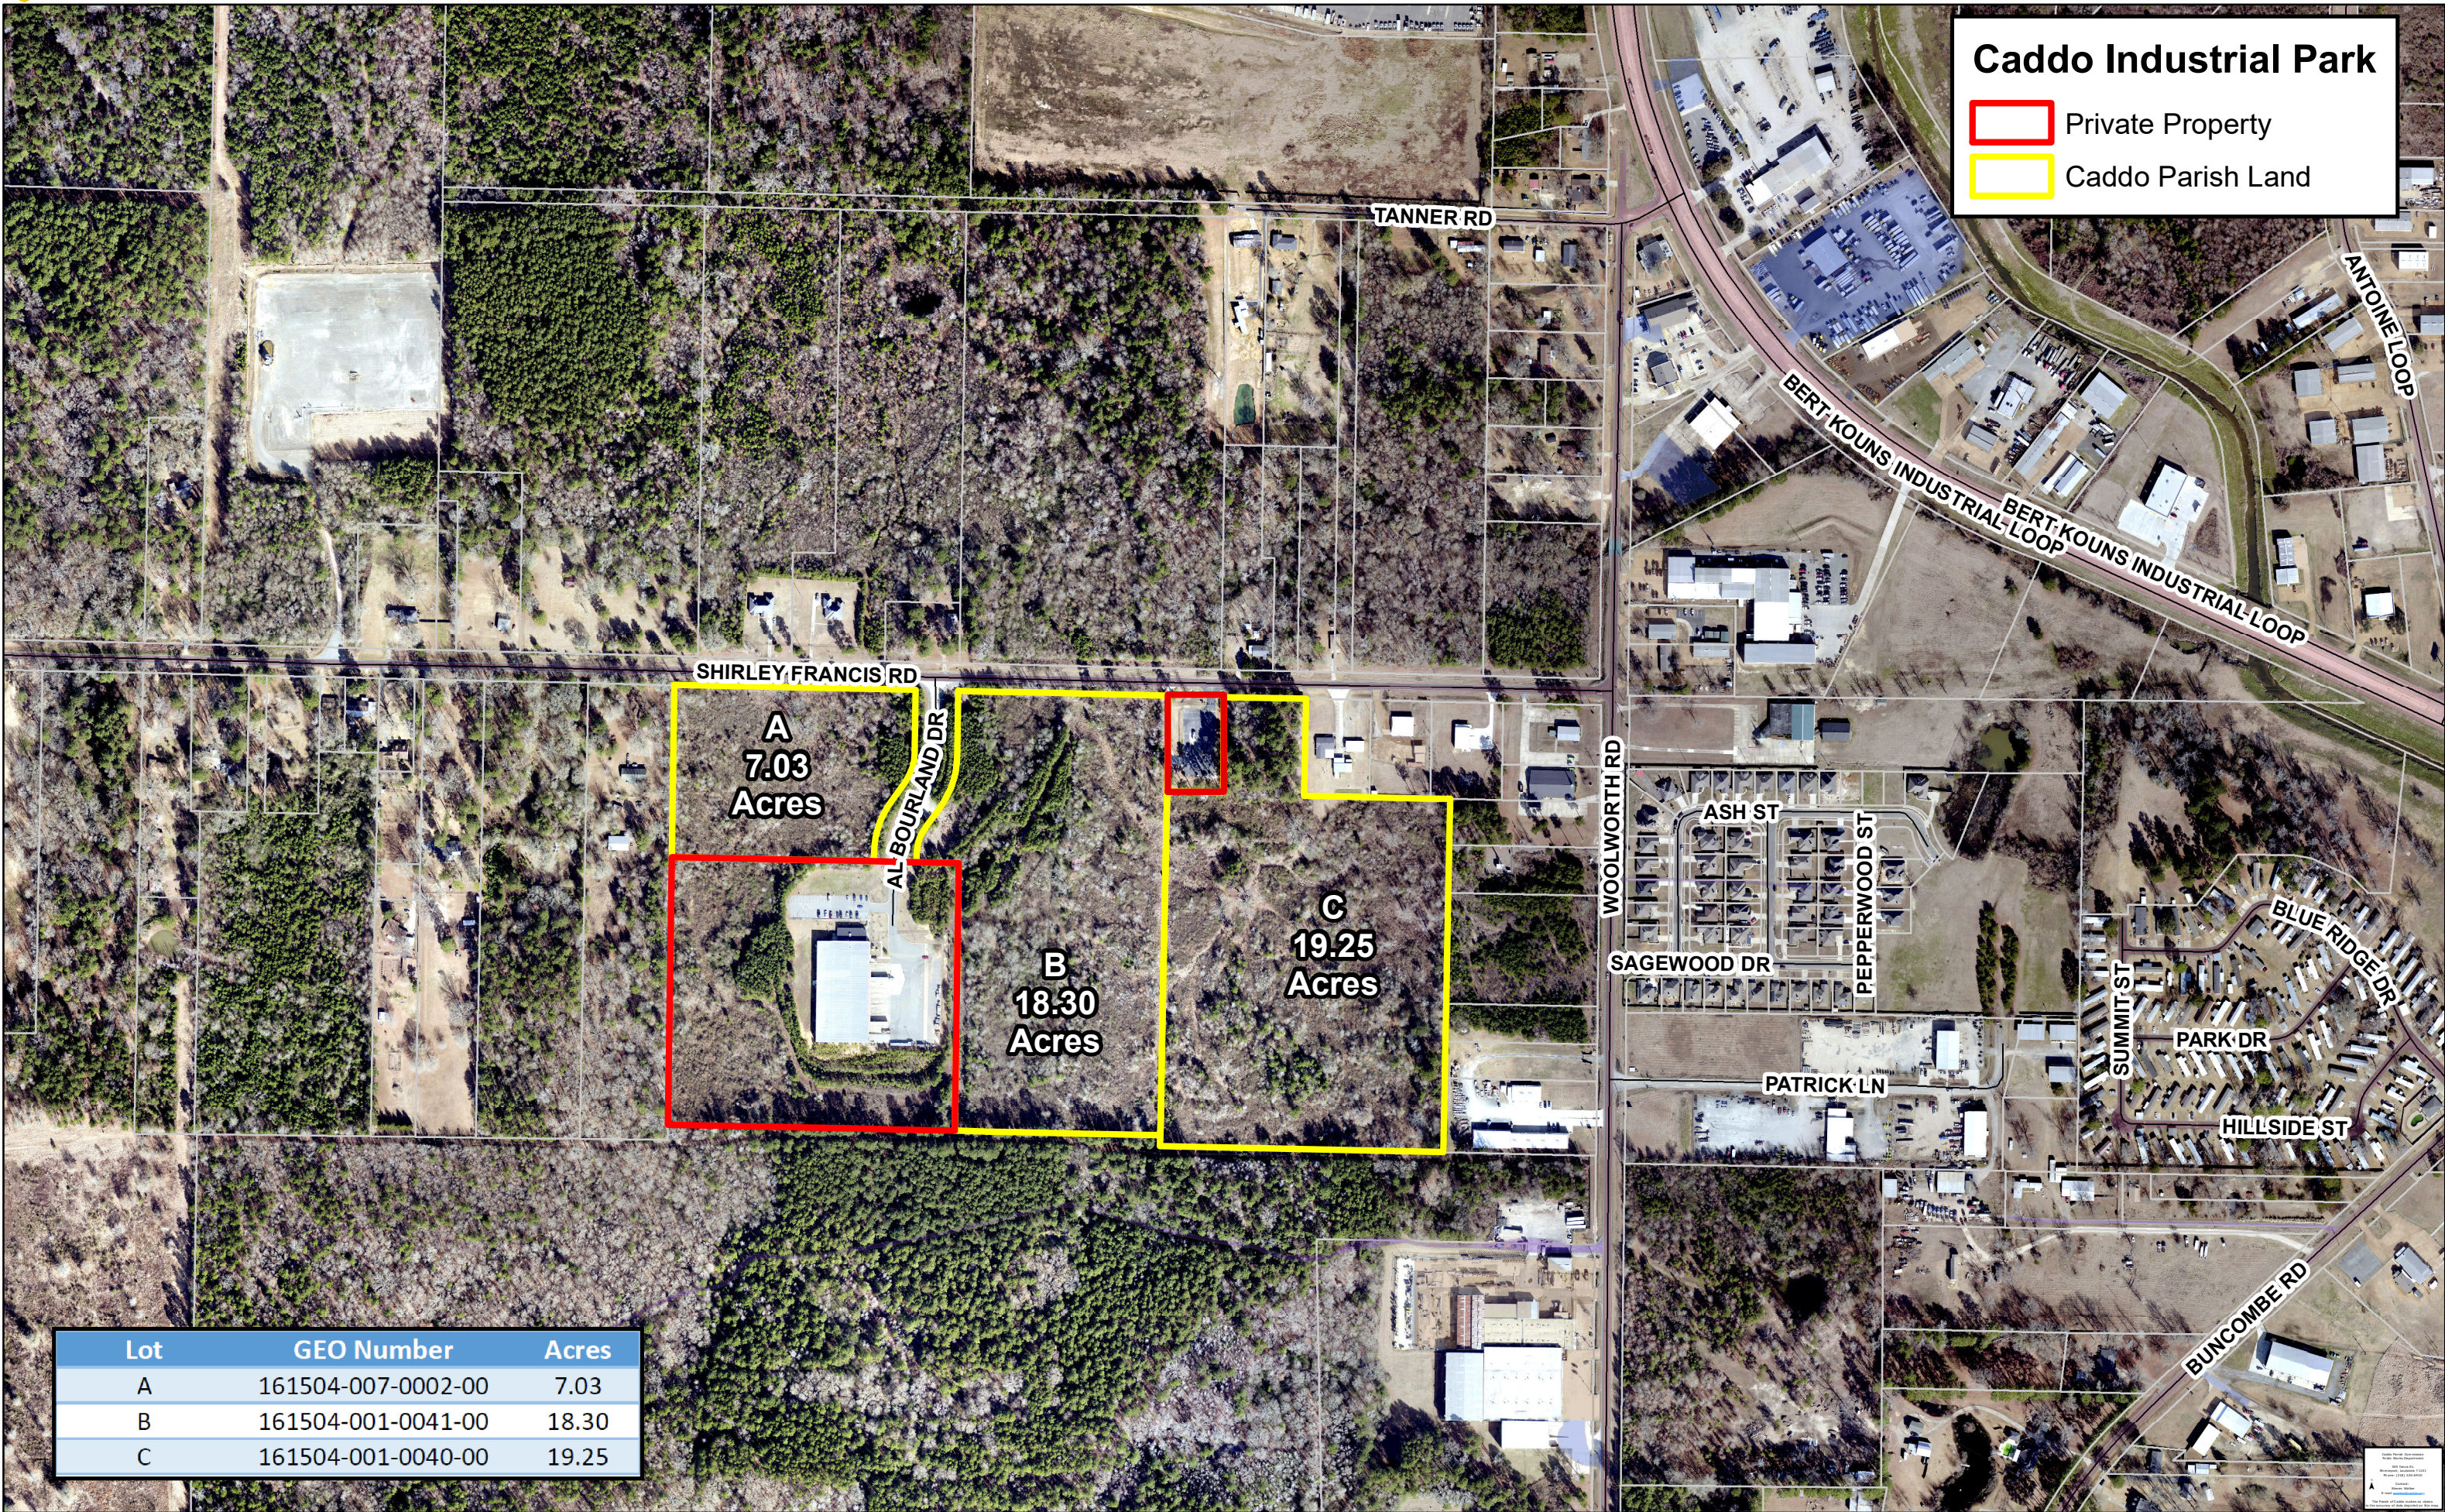

Caddo Industrial Park

- Private Property
- Caddo Parish Land

Lot	GEO Number	Acres
A	161504-007-0002-00	7.03
B	161504-001-0041-00	18.30
C	161504-001-0040-00	19.25