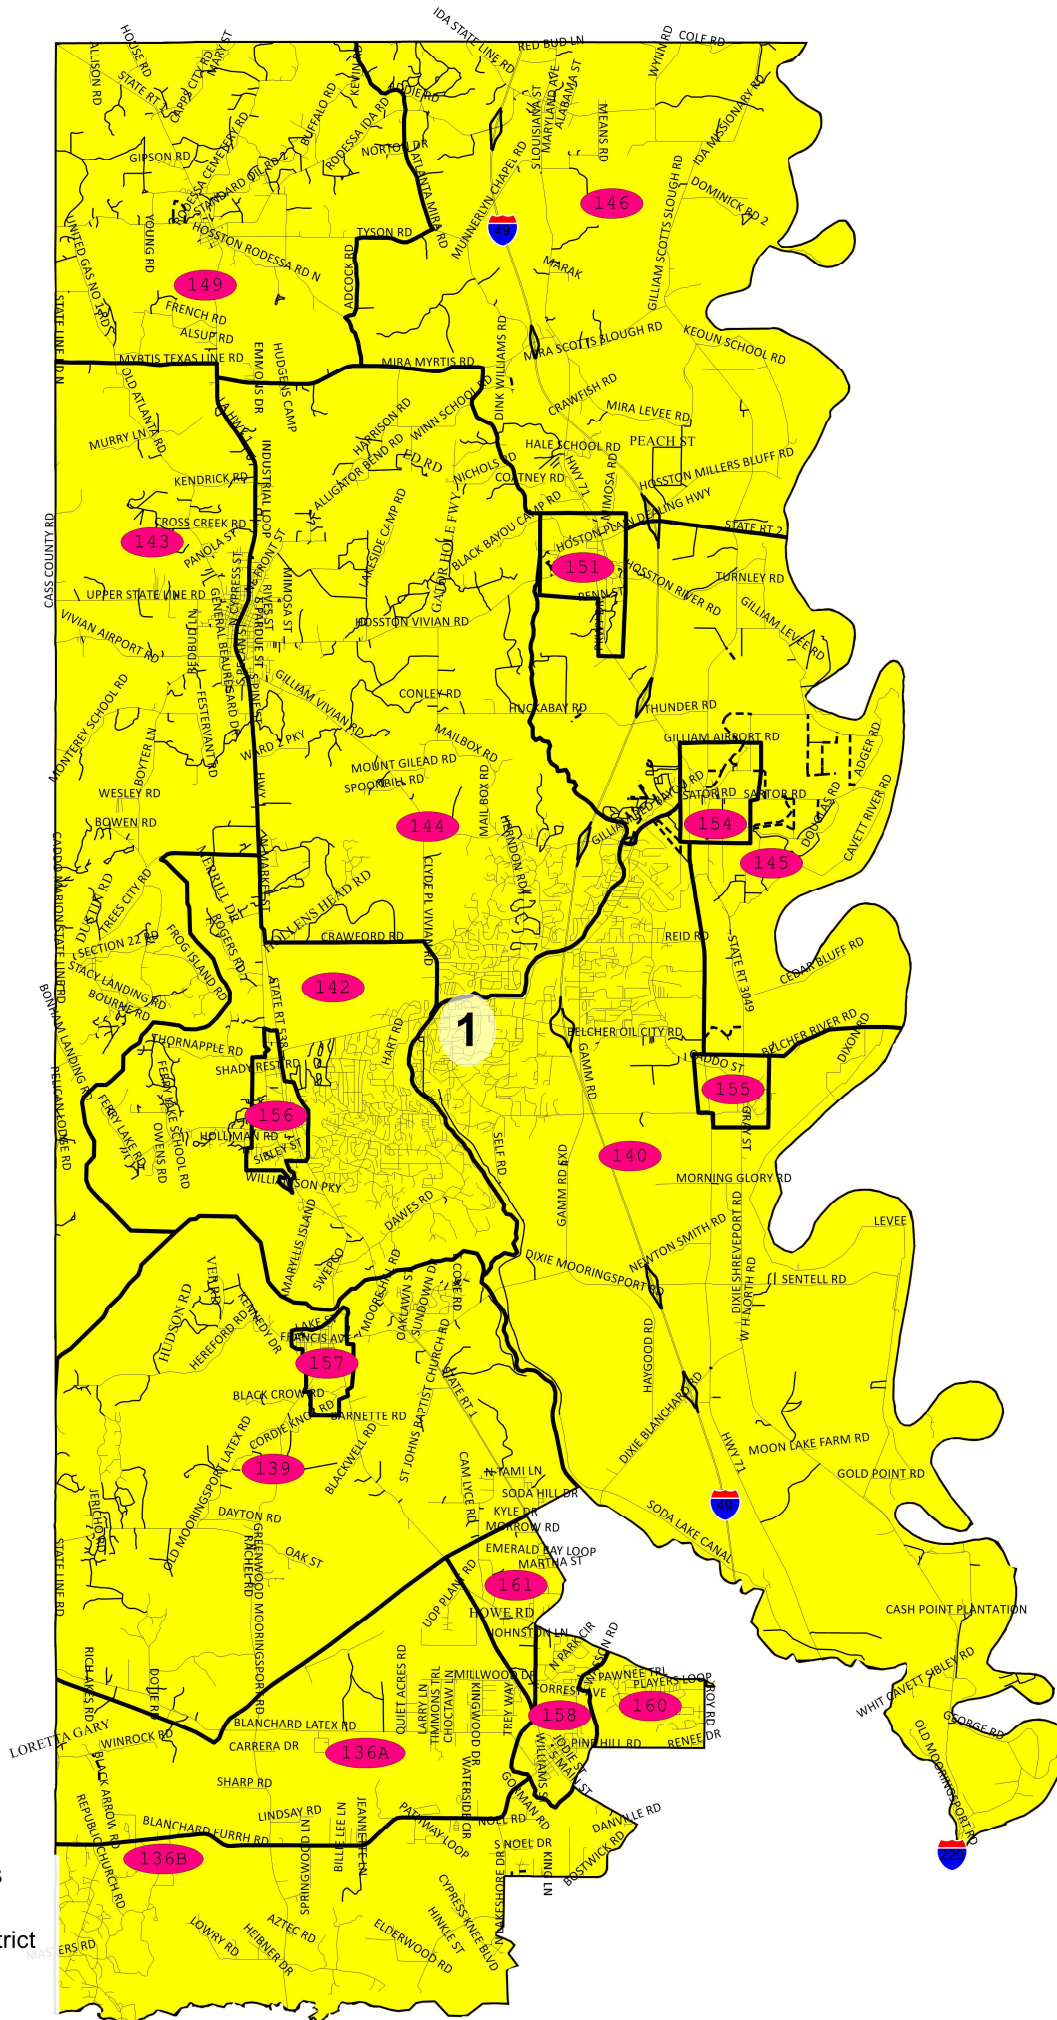

2023 Caddo PC-Plan Alternate-crf23

District: 1

District 1

Field	Value
District	1
Population	20214
Ideal Value	19,821
Deviation	393
% Deviation	1.98%
White	15180
% White	75.1%
Black	3458
% Black	17.11%
18+_Pop	15627
18+_Wht	12062
% 18+_Wht	77.19%
18+_Blk	2549
% 18+_Blk	16.31%

©2021 CALIPER

Cedric Floyd, President & CEO
 P.O. Box 141
 Kenner, LA 70063
 (504) 450-3474

2023 Caddo PC-Plan Alternate-crf23

District: 2

District 2

Field	Value
District	2
Population	19228
Ideal Value	19,821
Deviation	-593
% Deviation	-2.99%
White	5510
% White	28.66%
Black	12487
% Black	64.94%
18+_Pop	14441
18+_Wht	4441
% 18+_Wht	30.75%
18+_Blk	9207
% 18+_Blk	63.76%

2023 Caddo PC-Plan Alternate-crf23

District: 5 District 5

Field	Value
District	5
Population	18944
Ideal Value	19,821
Deviation	-877
% Deviation	-4.42%
White	1873
% White	9.89%
Black	16029
% Black	84.61%
18+_Pop	14125
18+_Wht	1662
% 18+_Wht	11.77%
18+_Blk	11765
% 18+_Blk	83.29%

Map layers
 Districts
 Voting District
 District

©2021 CALIPER