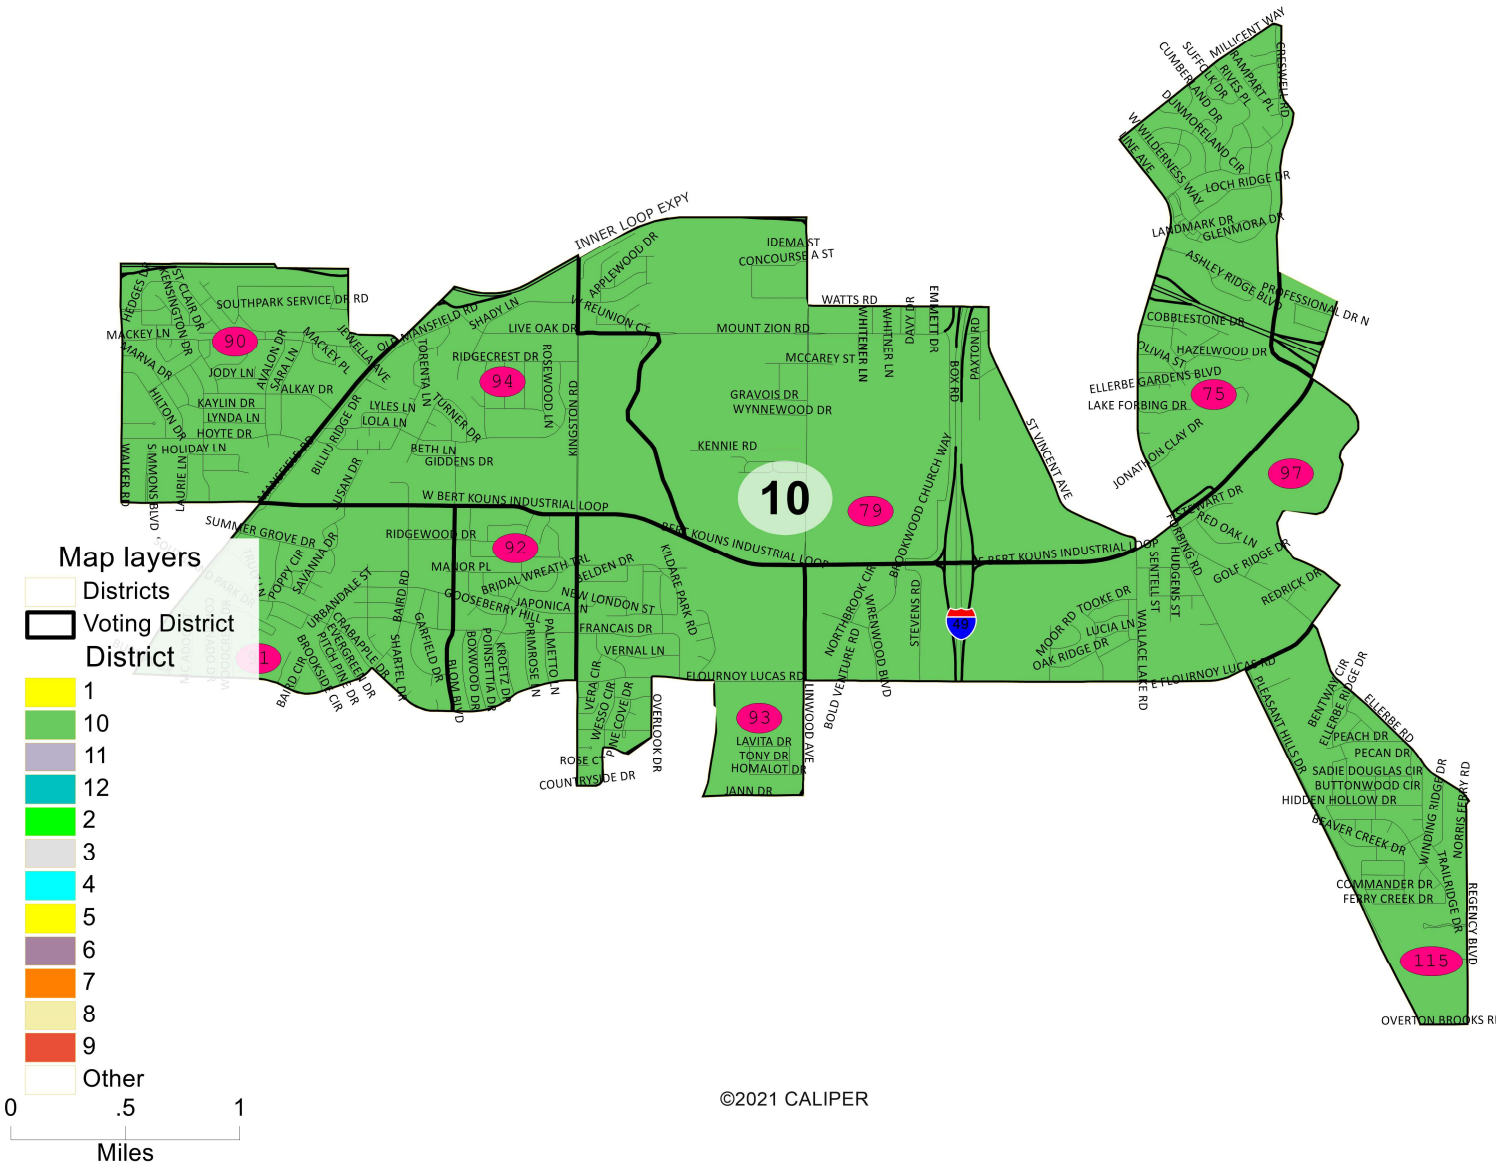

©2021 CALIPER

Cedric Floyd, President & CEO
 P.O. Box 141
 Kenner, LA 70063
 (504) 450-3474

2023 Caddo PC-Plan Alternate-crf23

District: 10

District 10

Field	Value
District	10
Population	19736
Ideal Value	19,821
Deviation	-85
% Deviation	-0.43%
White	9578
% White	48.53%
Black	8484
% Black	42.99%
18+_Pop	14830
18+_Wht	7969
% 18+_Wht	53.74%
18+_Blk	5668
% 18+_Blk	38.22%

2023 Caddo PC-Plan Alternate-crf23

District: 11 District 11

Field	Value
District	11
Population	19595
Ideal Value	19,821
Deviation	-226
% Deviation	-1.14%
White	12921
% White	65.94%
Black	5155
% Black	26.31%
18+_Pop	15471
18+_Wht	10583
% 18+_Wht	68.41%
18+_Blk	3795
% 18+_Blk	24.53%

Map layers
 Districts
 Voting District
 District

©2021 CALIPER