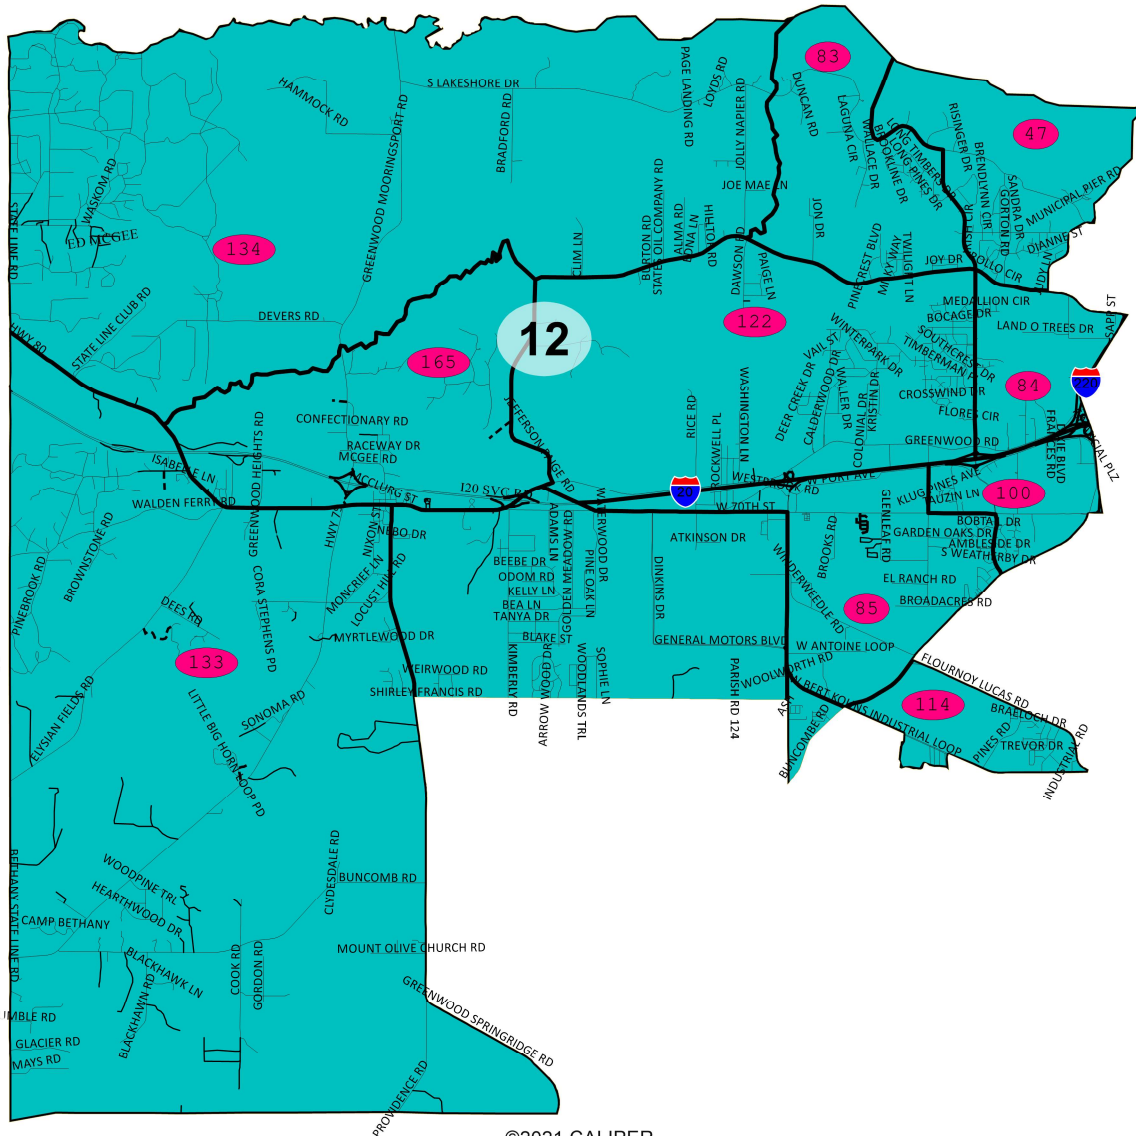

2023 Caddo PC-Plan Alternate-crf23

District: 11 District 11

Field	Value
District	11
Population	19595
Ideal Value	19,821
Deviation	-226
% Deviation	-1.14%
White	12921
% White	65.94%
Black	5155
% Black	26.31%
18+_Pop	15471
18+_Wht	10583
% 18+_Wht	68.41%
18+_Blk	3795
% 18+_Blk	24.53%

Map layers
 Districts
 Voting District
 District

©2021 CALIPER