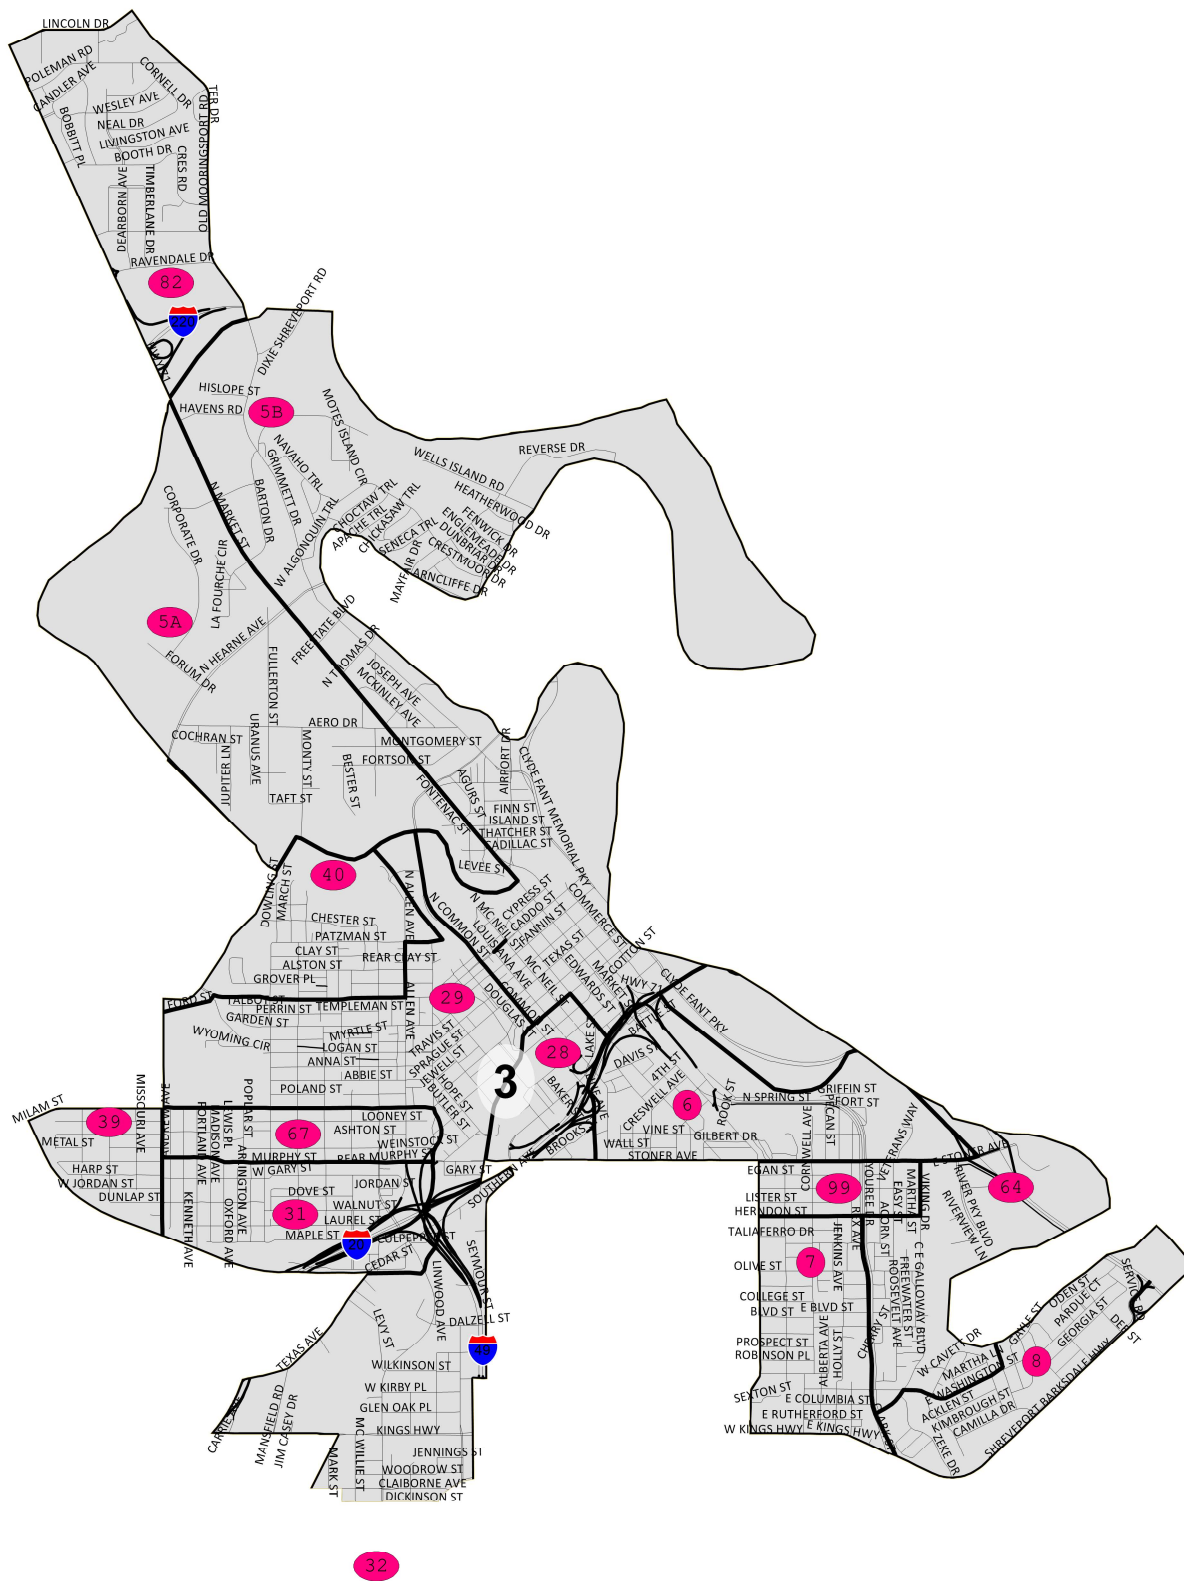

©2021 CALIPER

Cedric Floyd, President & CEO
 P.O. Box 141
 Kenner, LA 70063
 (504) 450-3474

2023 Caddo PC-Plan Alternate-crf23

District: 3

District 3

Field	Value
District	3
Population	19257
Ideal Value	19,821
Deviation	-564
% Deviation	-2.85%
White	3848
% White	19.98%
Black	13944
% Black	72.41%
18+_Pop	14908
18+_Wht	3374
% 18+_Wht	22.63%
18+_Blk	10517
% 18+_Blk	70.55%

Map layers
 Districts
 Voting District
 District

©2021 CALIPER