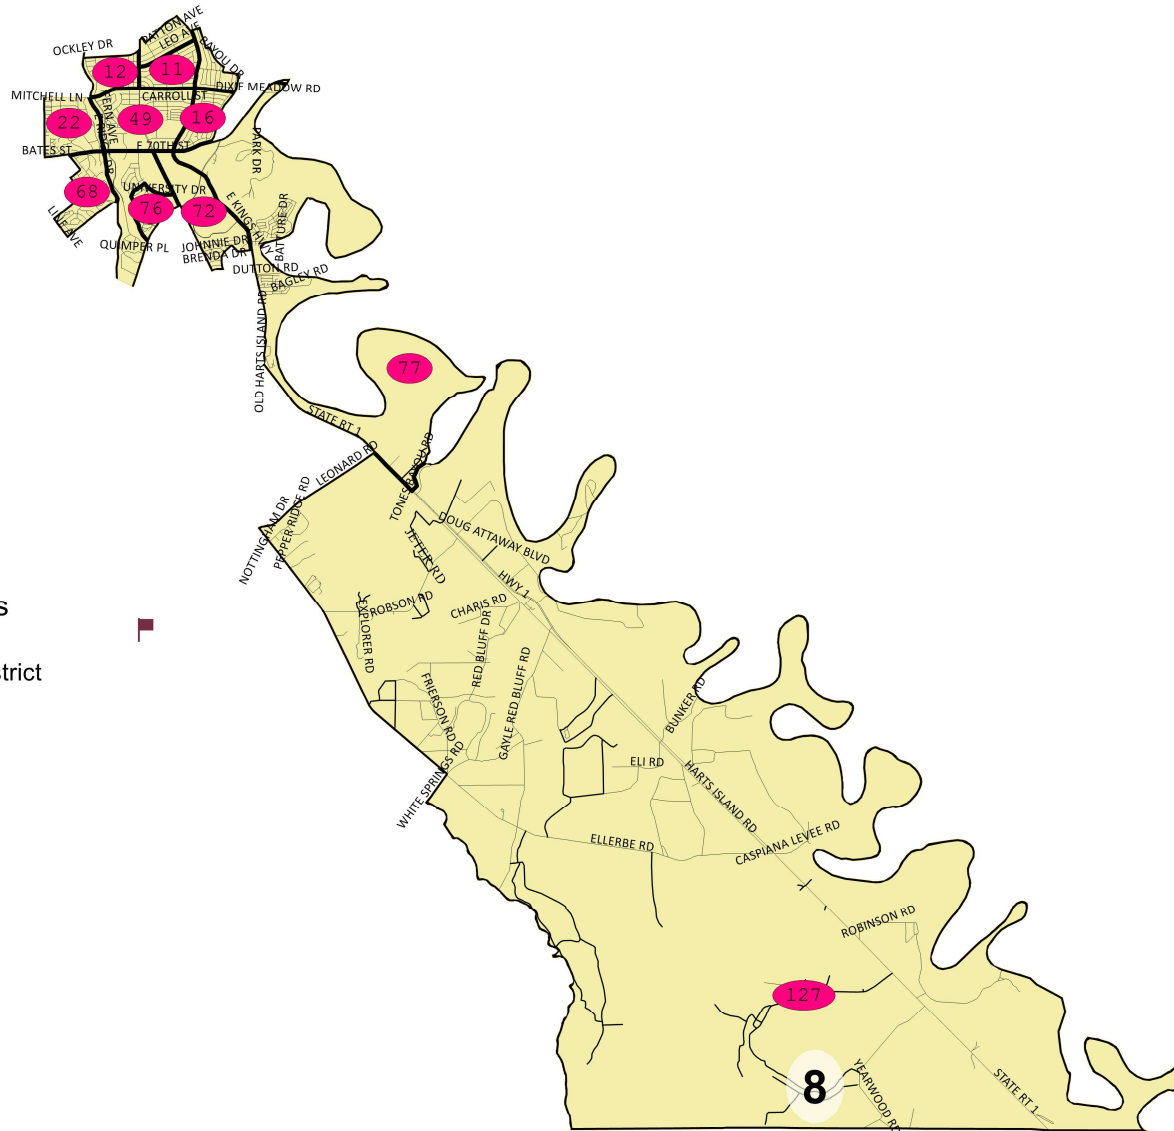

2023 Caddo PC-Plan Alternate-crf23

District: 8 District 8

Field	Value
District	8
Population	20198
Ideal Value	19,821
Deviation	377
% Deviation	1.9%
White	14449
% White	71.54%
Black	3399
% Black	16.83%
18+_Pop	16156
18+_Wht	11942
% 18+_Wht	73.92%
18+_Blk	2519
% 18+_Blk	15.59%