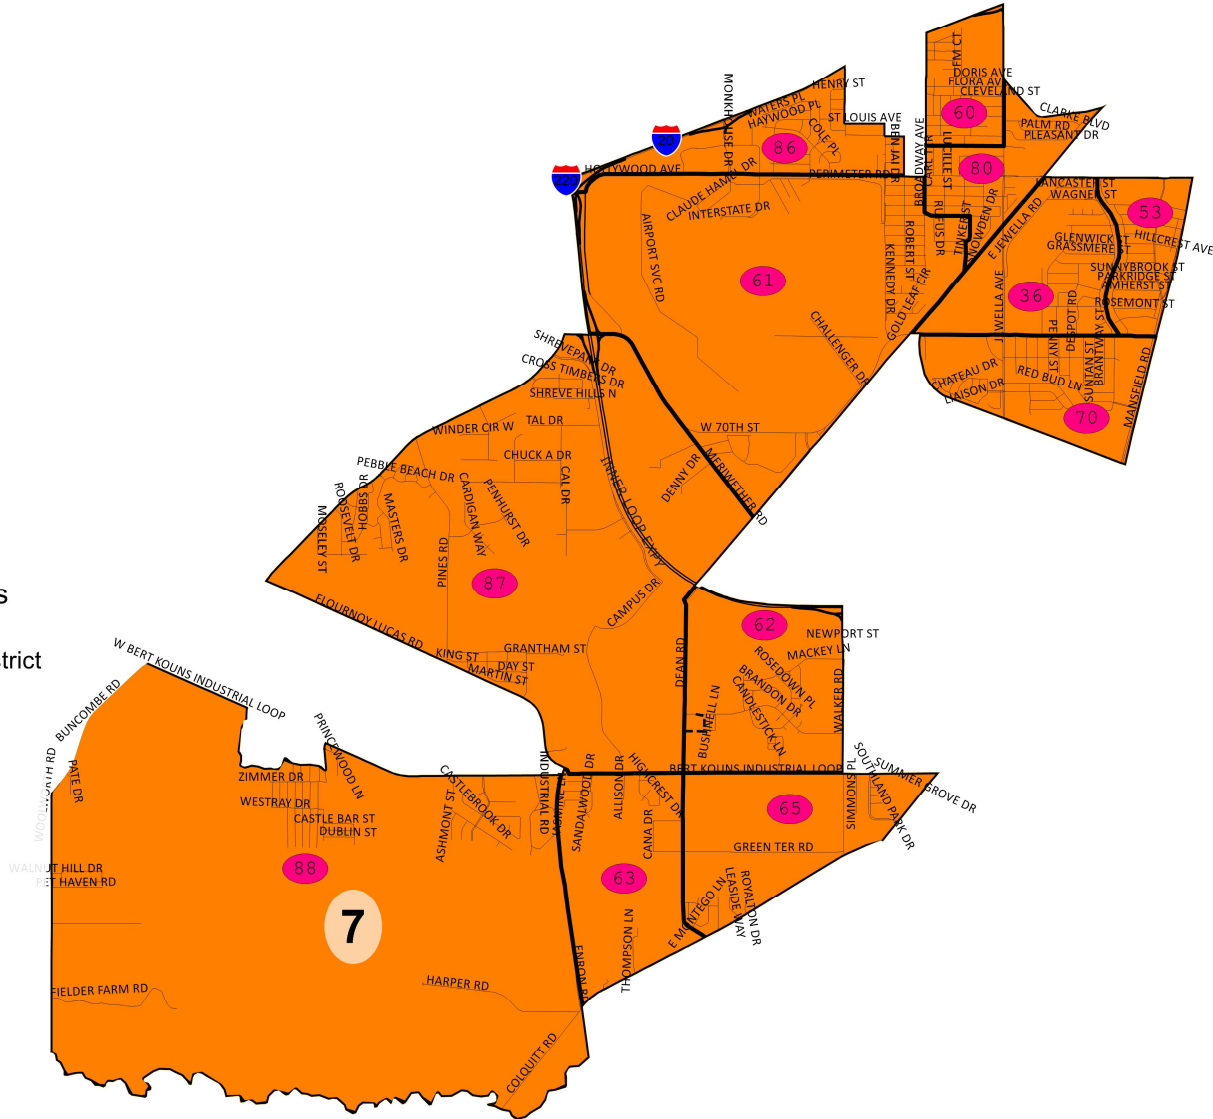

2023 Caddo PC-Plan Alternate-crf23

District: 5 District 5

Field	Value
District	5
Population	18944
Ideal Value	19,821
Deviation	-877
% Deviation	-4.42%
White	1873
% White	9.89%
Black	16029
% Black	84.61%
18+_Pop	14125
18+_Wht	1662
% 18+_Wht	11.77%
18+_Blk	11765
% 18+_Blk	83.29%

2023 Caddo PC-Plan Alternate-crf23

District: 6 District 6

Field	Value
District	6
Population	19170
Ideal Value	19,821
Deviation	-651
% Deviation	-3.28%
White	1963
% White	10.24%
Black	16048
% Black	83.71%
18+_Pop	14065
18+_Wht	1709
% 18+_Wht	12.15%
18+_Blk	11655
% 18+_Blk	82.87%

©2021 CALIPER

2023 Caddo PC-Plan Alternate-crf23

District: 7 District 7

Field	Value
District	7
Population	20783
Ideal Value	19,821
Deviation	962
% Deviation	4.85%
White	2905
% White	13.98%
Black	16937
% Black	81.49%
18+_Pop	15197
18+_Wht	2487
% 18+_Wht	16.37%
18+_Blk	12093
% 18+_Blk	79.57%

Map layers
 Districts
 Voting District
 District

©2021 CALIPER