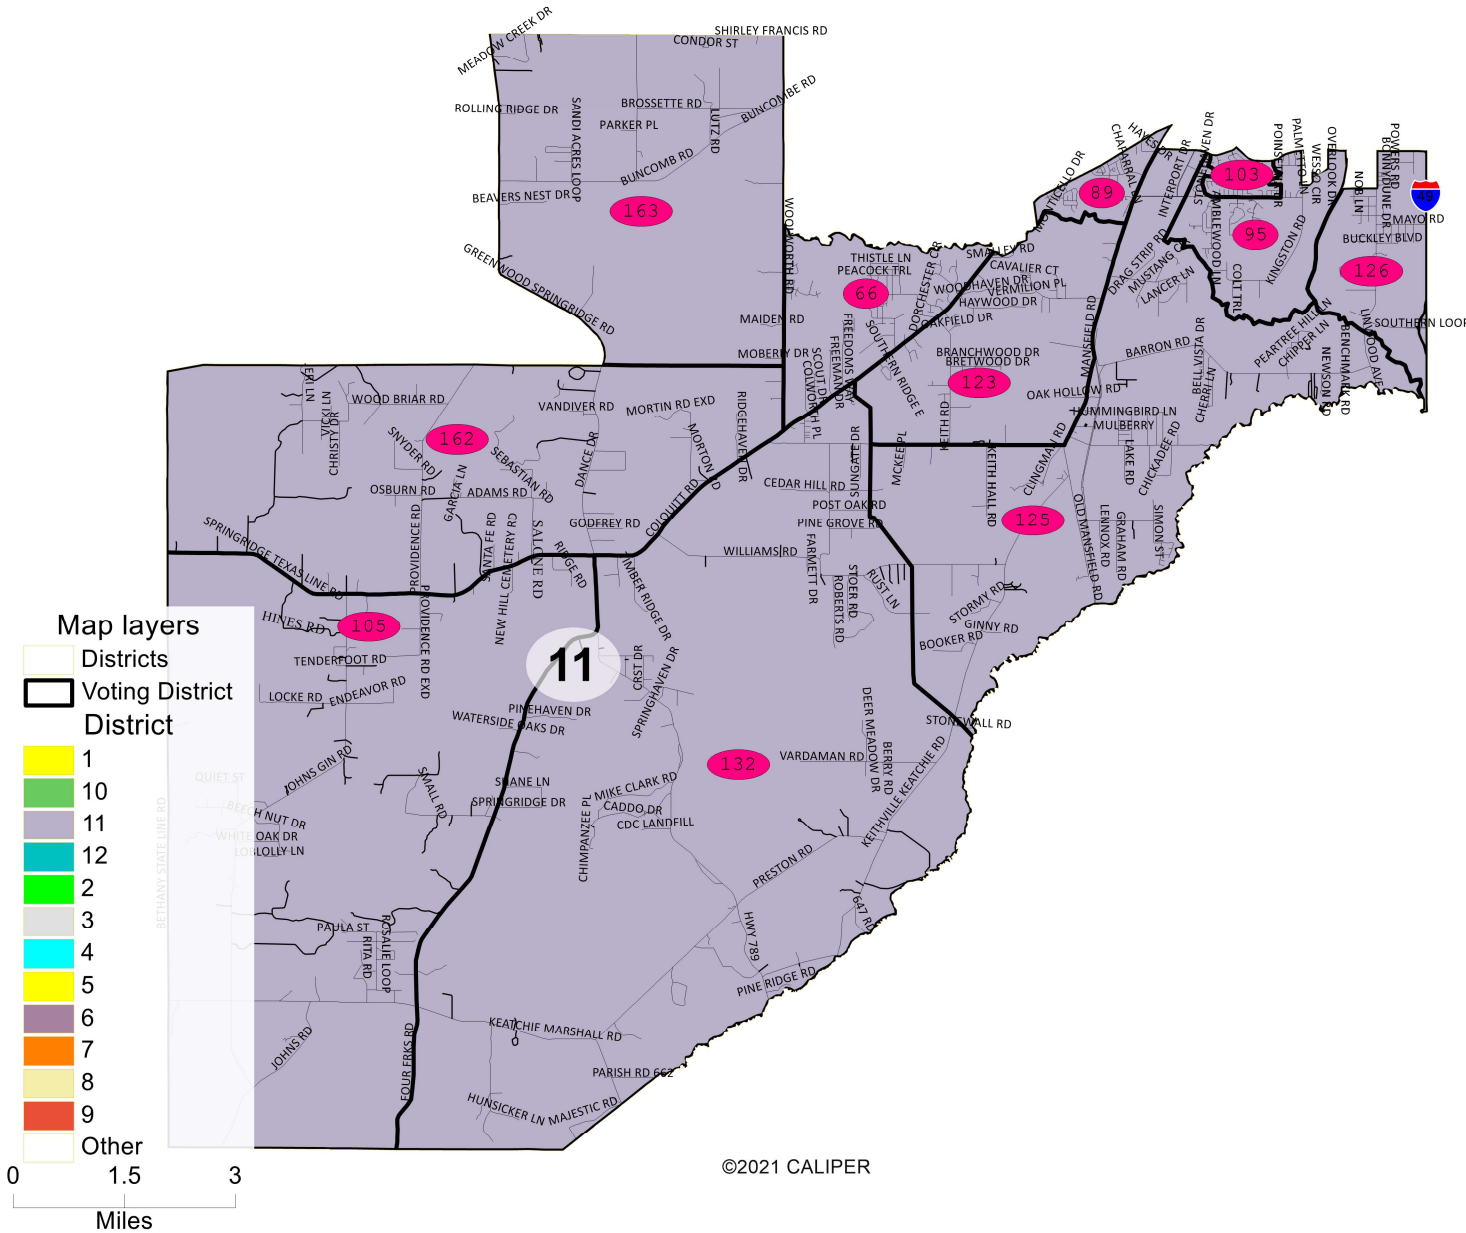

2023 Caddo PC-Plan Alternate-crf23

District: 11 District 11

Field	Value
District	11
Population	19595
Ideal Value	19,821
Deviation	-226
% Deviation	-1.14%
White	12921
% White	65.94%
Black	5155
% Black	26.31%
18+_Pop	15471
18+_Wht	10583
% 18+_Wht	68.41%
18+_Blk	3795
% 18+_Blk	24.53%