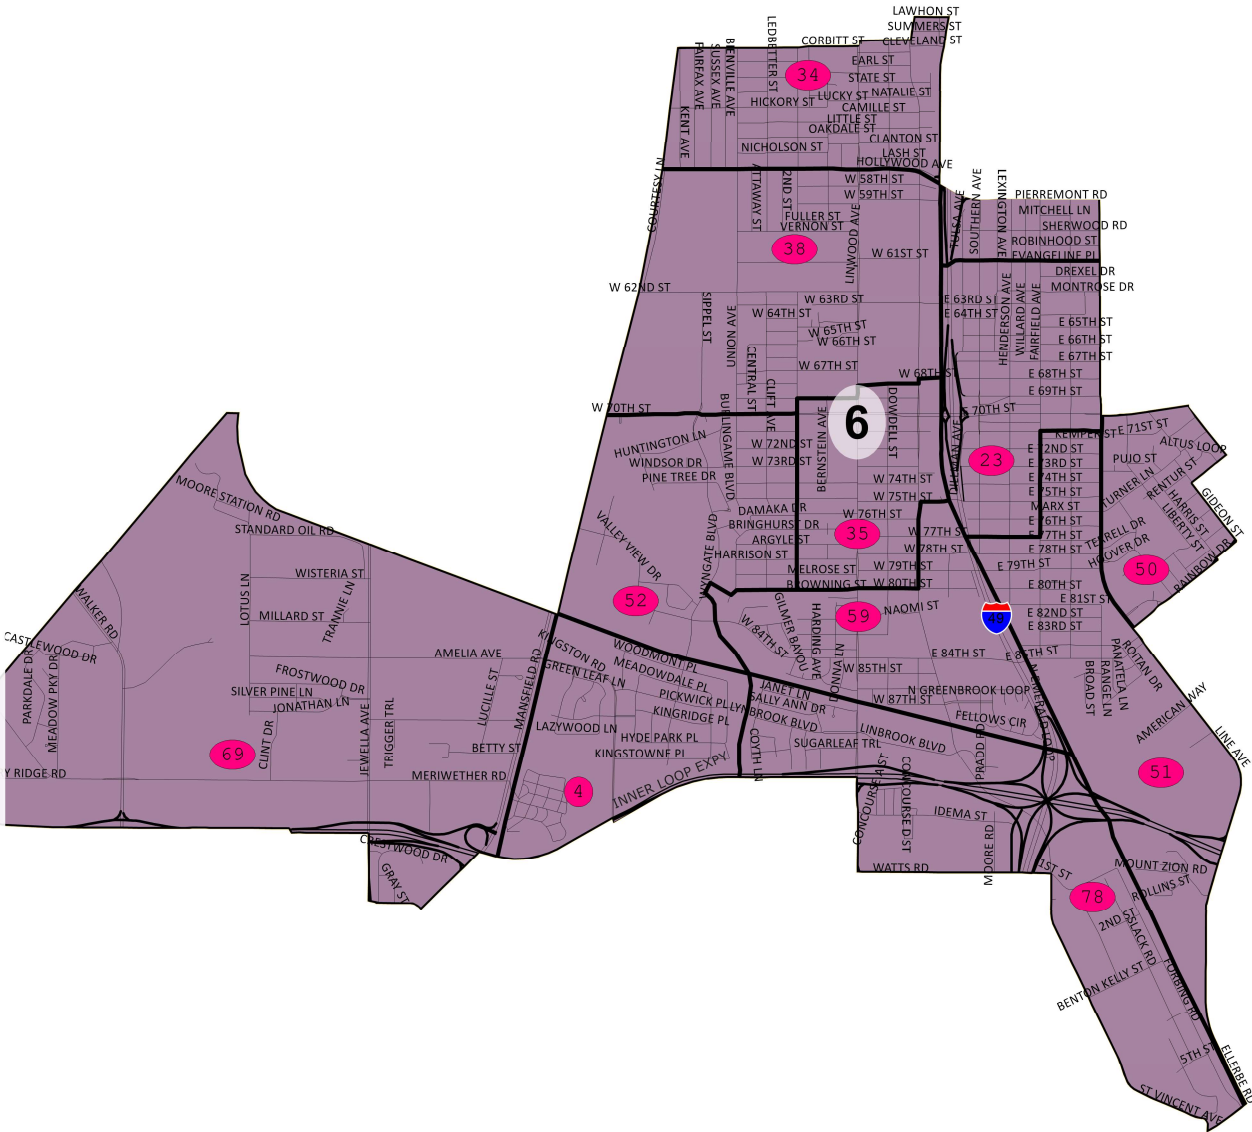

2023 Caddo PC-Plan Alternate-crf23

District: 5 District 5

Field	Value
District	5
Population	18944
Ideal Value	19,821
Deviation	-877
% Deviation	-4.42%
White	1873
% White	9.89%
Black	16029
% Black	84.61%
18+_Pop	14125
18+_Wht	1662
% 18+_Wht	11.77%
18+_Blk	11765
% 18+_Blk	83.29%

2023 Caddo PC-Plan Alternate-crf23

District: 6 District 6

Field	Value
District	6
Population	19170
Ideal Value	19,821
Deviation	-651
% Deviation	-3.28%
White	1963
% White	10.24%
Black	16048
% Black	83.71%
18+_Pop	14065
18+_Wht	1709
% 18+_Wht	12.15%
18+_Blk	11655
% 18+_Blk	82.87%

©2021 CALIPER

2023 Caddo PC-Plan Alternate-crf23

District: 7 District 7

Field	Value
District	7
Population	20783
Ideal Value	19,821
Deviation	962
% Deviation	4.85%
White	2905
% White	13.98%
Black	16937
% Black	81.49%
18+_Pop	15197
18+_Wht	2487
% 18+_Wht	16.37%
18+_Blk	12093
% 18+_Blk	79.57%

Map layers
 Districts
 Voting District
 District

©2021 CALIPER