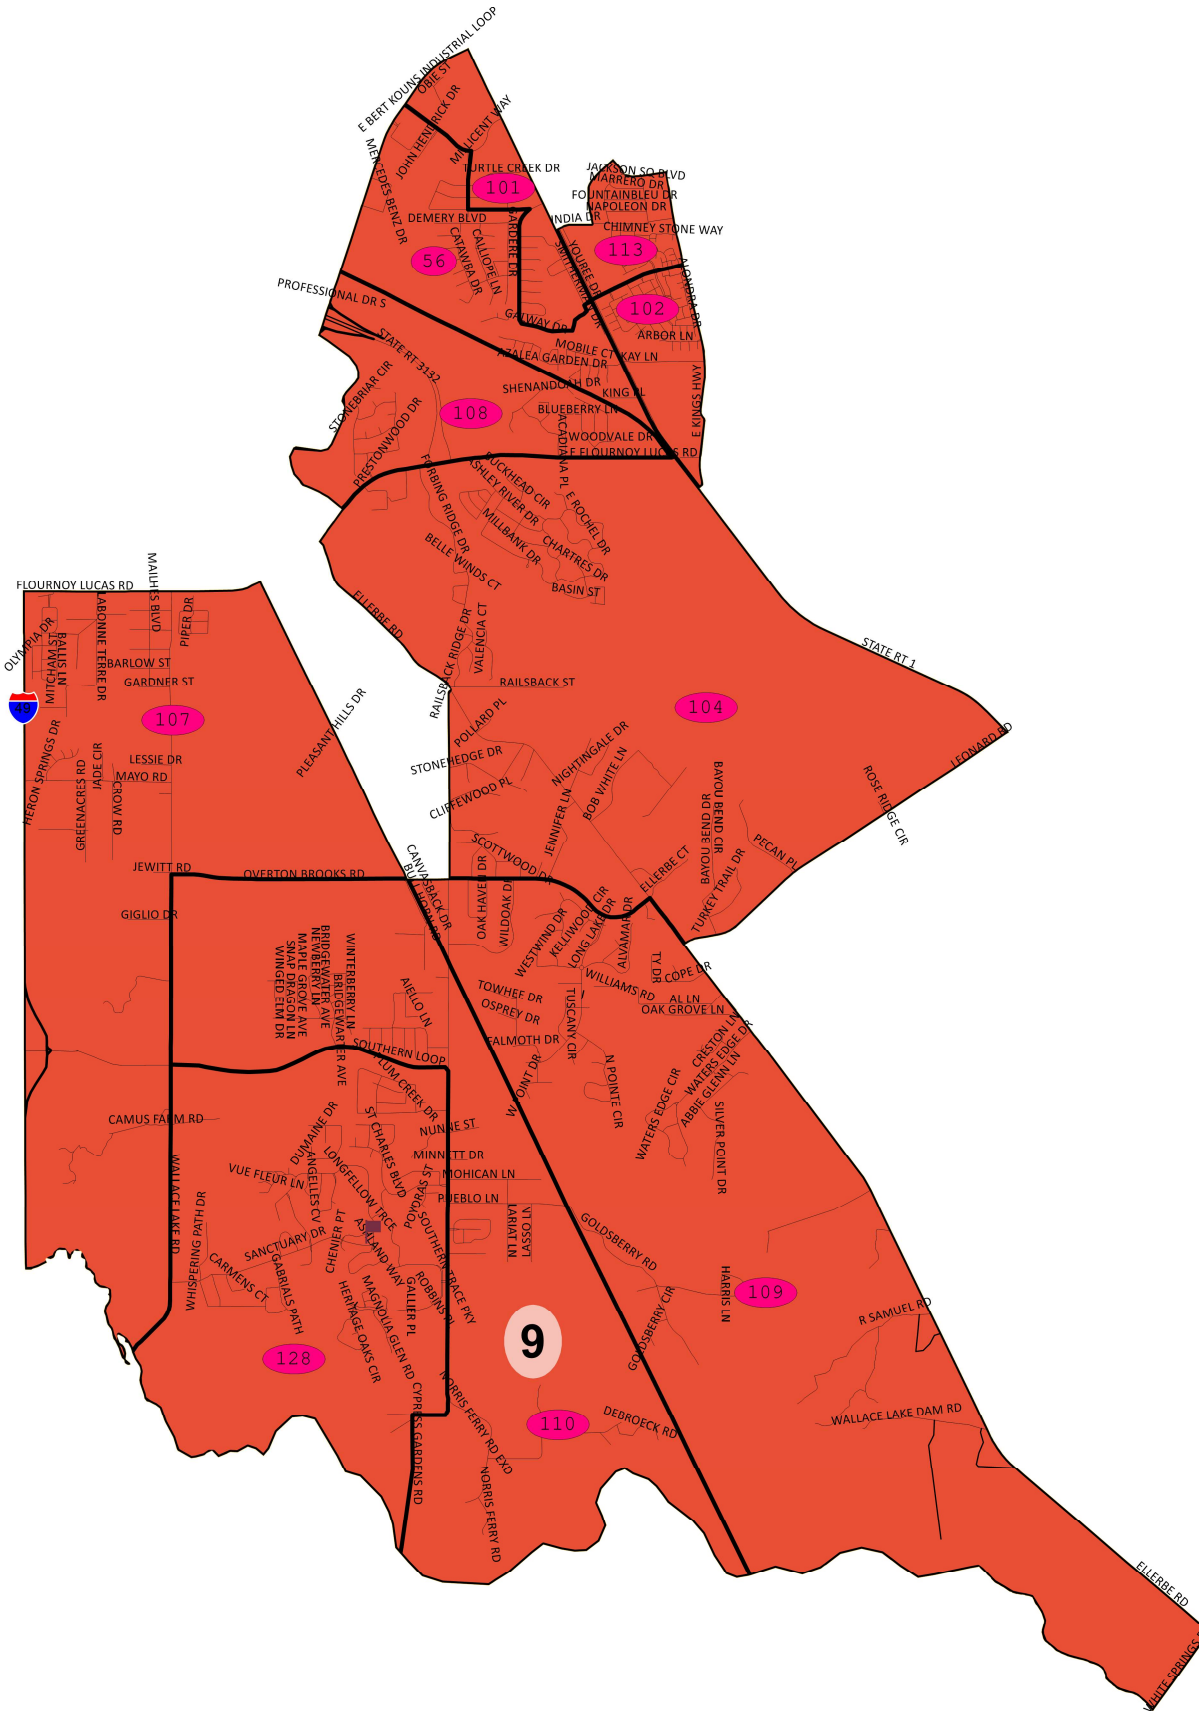

2023 Caddo PC-Plan Alternate-crf23

District: 9

District 9

Field	Value
District	9
Population	20268
Ideal Value	19,821
Deviation	447
% Deviation	2.26%
White	14873
% White	73.38%
Black	3117
% Black	15.38%
18+_Pop	15496
18+_Wht	11685
% 18+_Wht	75.41%
18+_Blk	2210
% 18+_Blk	14.26%

©2021 CALIPER

Cedric Floyd, President & CEO
P.O. Box 141
Kenner, LA 70063
(504) 450-3474