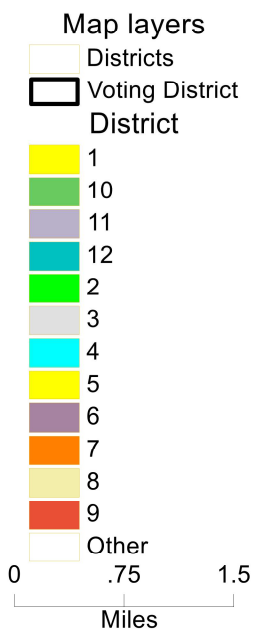

2023 Caddo PC-Plan Alternate-crf23

District: 1

District 1

Field	Value
District	1
Population	20214
Ideal Value	19,821
Deviation	393
% Deviation	1.98%
White	15180
% White	75.1%
Black	3458
% Black	17.11%
18+_Pop	15627
18+_Wht	12062
% 18+_Wht	77.19%
18+_Blk	2549
% 18+_Blk	16.31%

©2021 CALIPER

Cedric Floyd, President & CEO
 P.O. Box 141
 Kenner, LA 70063
 (504) 450-3474

2023 Caddo PC-Plan Alternate-crf23

District: 2

District 2

Field	Value
District	2
Population	19228
Ideal Value	19,821
Deviation	-593
% Deviation	-2.99%
White	5510
% White	28.66%
Black	12487
% Black	64.94%
18+_Pop	14441
18+_Wht	4441
% 18+_Wht	30.75%
18+_Blk	9207
% 18+_Blk	63.76%

2023 Caddo PC-Plan Alternate-crf23

District: 5 District 5

Field	Value
District	5
Population	18944
Ideal Value	19,821
Deviation	-877
% Deviation	-4.42%
White	1873
% White	9.89%
Black	16029
% Black	84.61%
18+_Pop	14125
18+_Wht	1662
% 18+_Wht	11.77%
18+_Blk	11765
% 18+_Blk	83.29%

Map layers
 Districts
 Voting District
 District

©2021 CALIPER