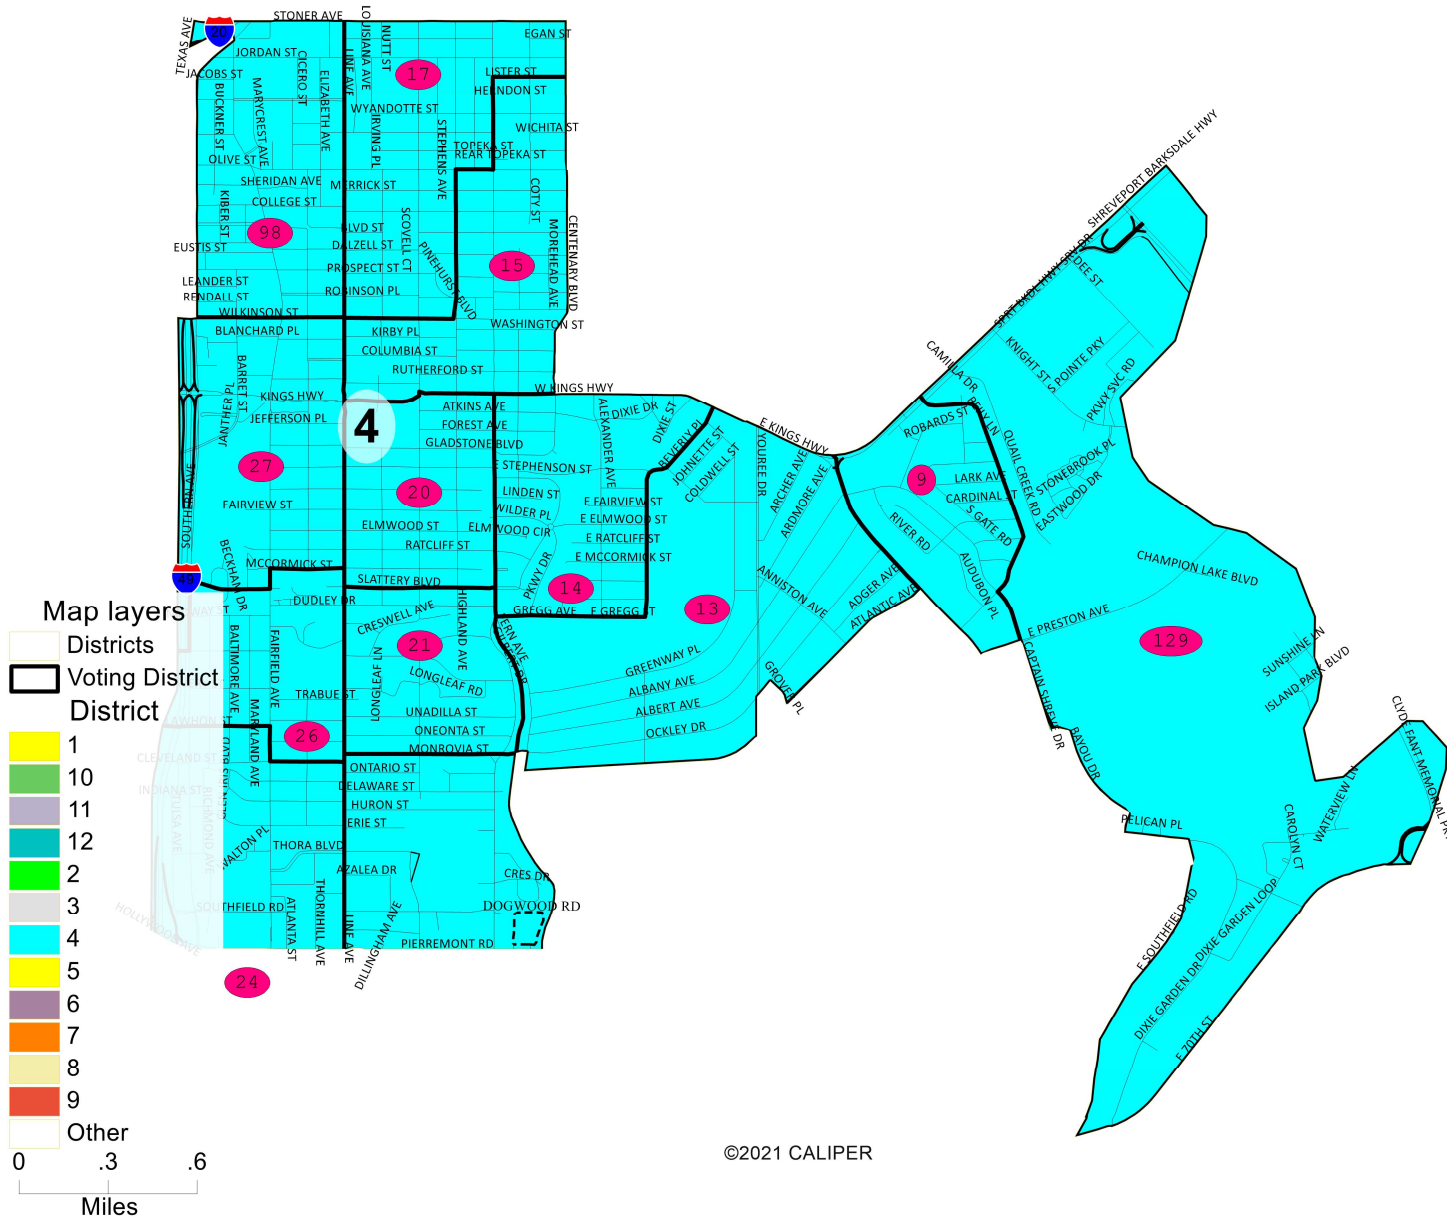

2023 Caddo PC-Plan Alternate-crf23

District: 5 District 5

Field	Value
District	5
Population	18944
Ideal Value	19,821
Deviation	-877
% Deviation	-4.42%
White	1873
% White	9.89%
Black	16029
% Black	84.61%
18+_Pop	14125
18+_Wht	1662
% 18+_Wht	11.77%
18+_Blk	11765
% 18+_Blk	83.29%

Map layers
 Districts
 Voting District
 District

©2021 CALIPER