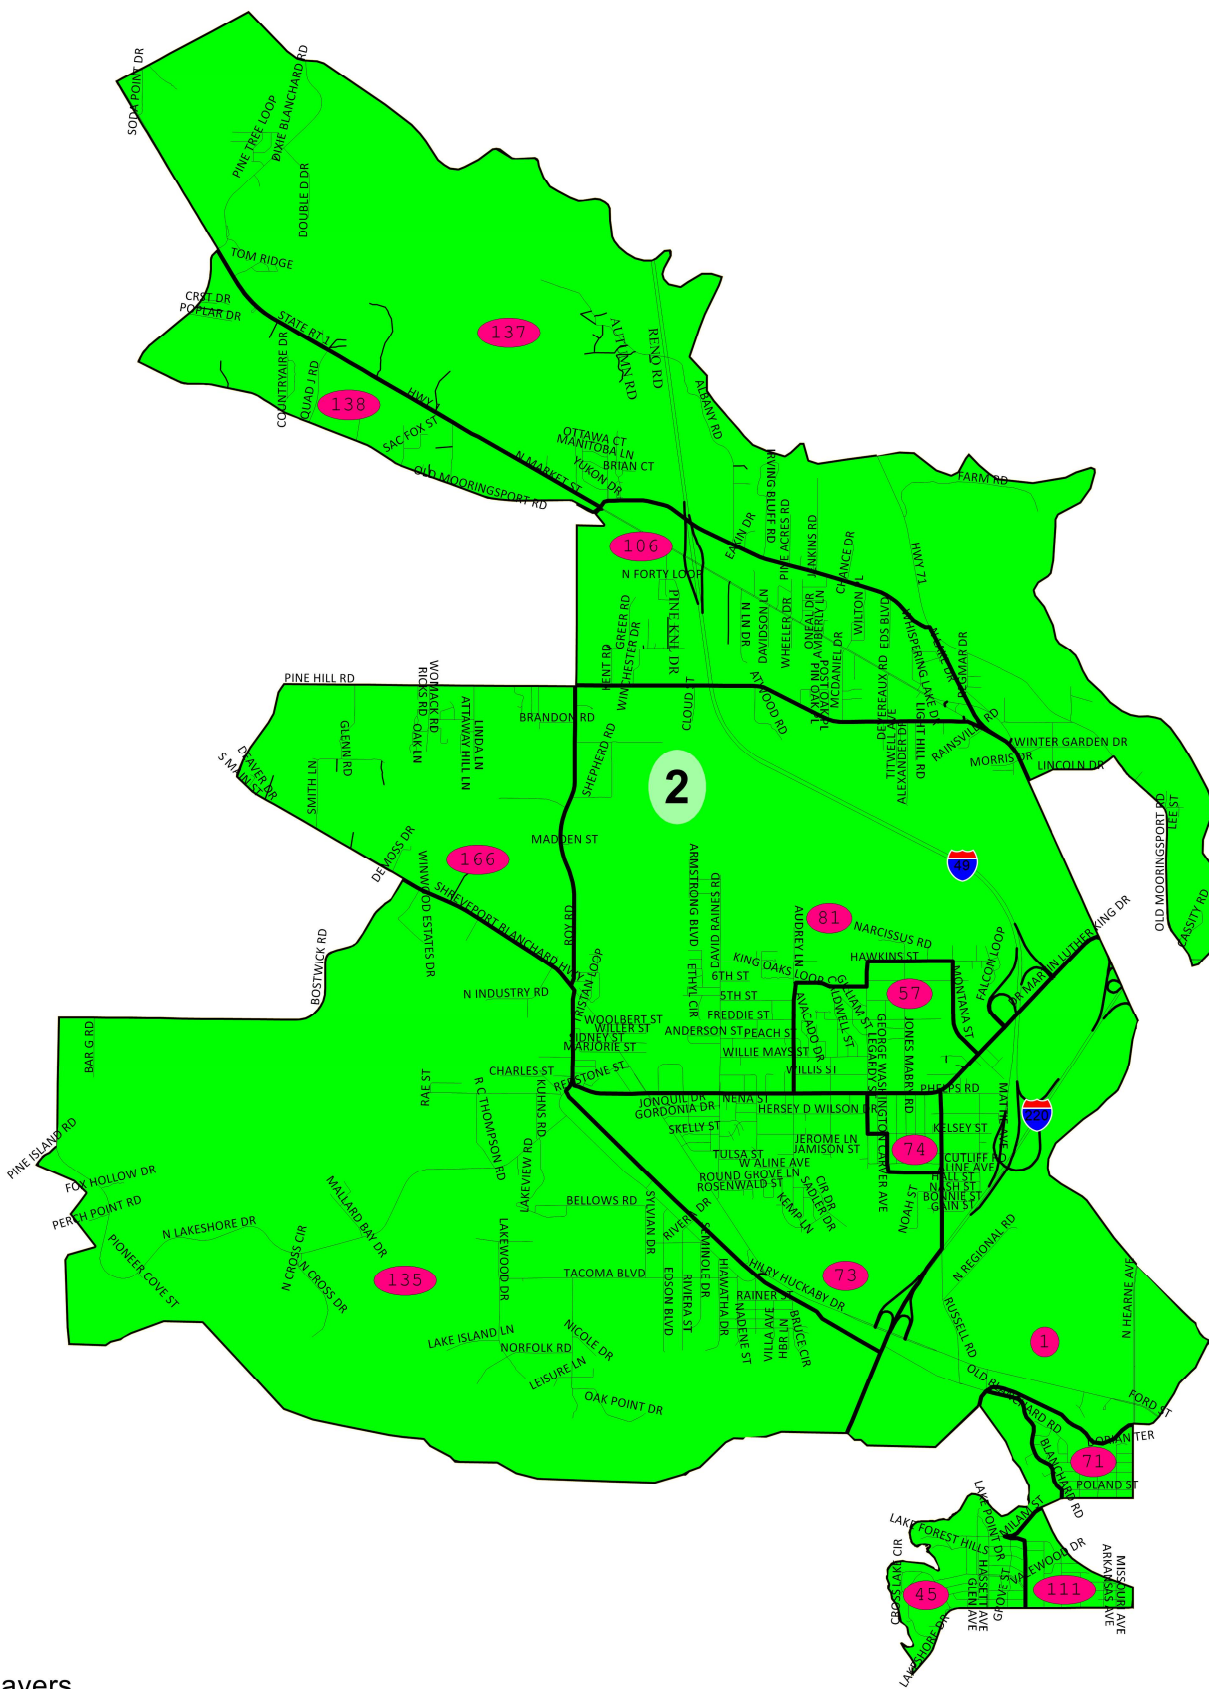

2023 Caddo PC-Plan Alternate-crf23

District: 1

District 1

Field	Value
District	1
Population	20214
Ideal Value	19,821
Deviation	393
% Deviation	1.98%
White	15180
% White	75.1%
Black	3458
% Black	17.11%
18+_Pop	15627
18+_Wht	12062
% 18+_Wht	77.19%
18+_Blk	2549
% 18+_Blk	16.31%

©2021 CALIPER

Cedric Floyd, President & CEO
 P.O. Box 141
 Kenner, LA 70063
 (504) 450-3474

2023 Caddo PC-Plan Alternate-crf23

District: 2

District 2

Field	Value
District	2
Population	19228
Ideal Value	19,821
Deviation	-593
% Deviation	-2.99%
White	5510
% White	28.66%
Black	12487
% Black	64.94%
18+_Pop	14441
18+_Wht	4441
% 18+_Wht	30.75%
18+_Blk	9207
% 18+_Blk	63.76%

©2021 CALIPER

Cedric Floyd, President & CEO
 P.O. Box 141
 Kenner, LA 70063
 (504) 450-3474

2023 Caddo PC-Plan Alternate-crf23

District: 3

District 3

Field	Value
District	3
Population	19257
Ideal Value	19,821
Deviation	-564
% Deviation	-2.85%
White	3848
% White	19.98%
Black	13944
% Black	72.41%
18+_Pop	14908
18+_Wht	3374
% 18+_Wht	22.63%
18+_Blk	10517
% 18+_Blk	70.55%

Map layers
 Districts
 Voting District
 District

©2021 CALIPER