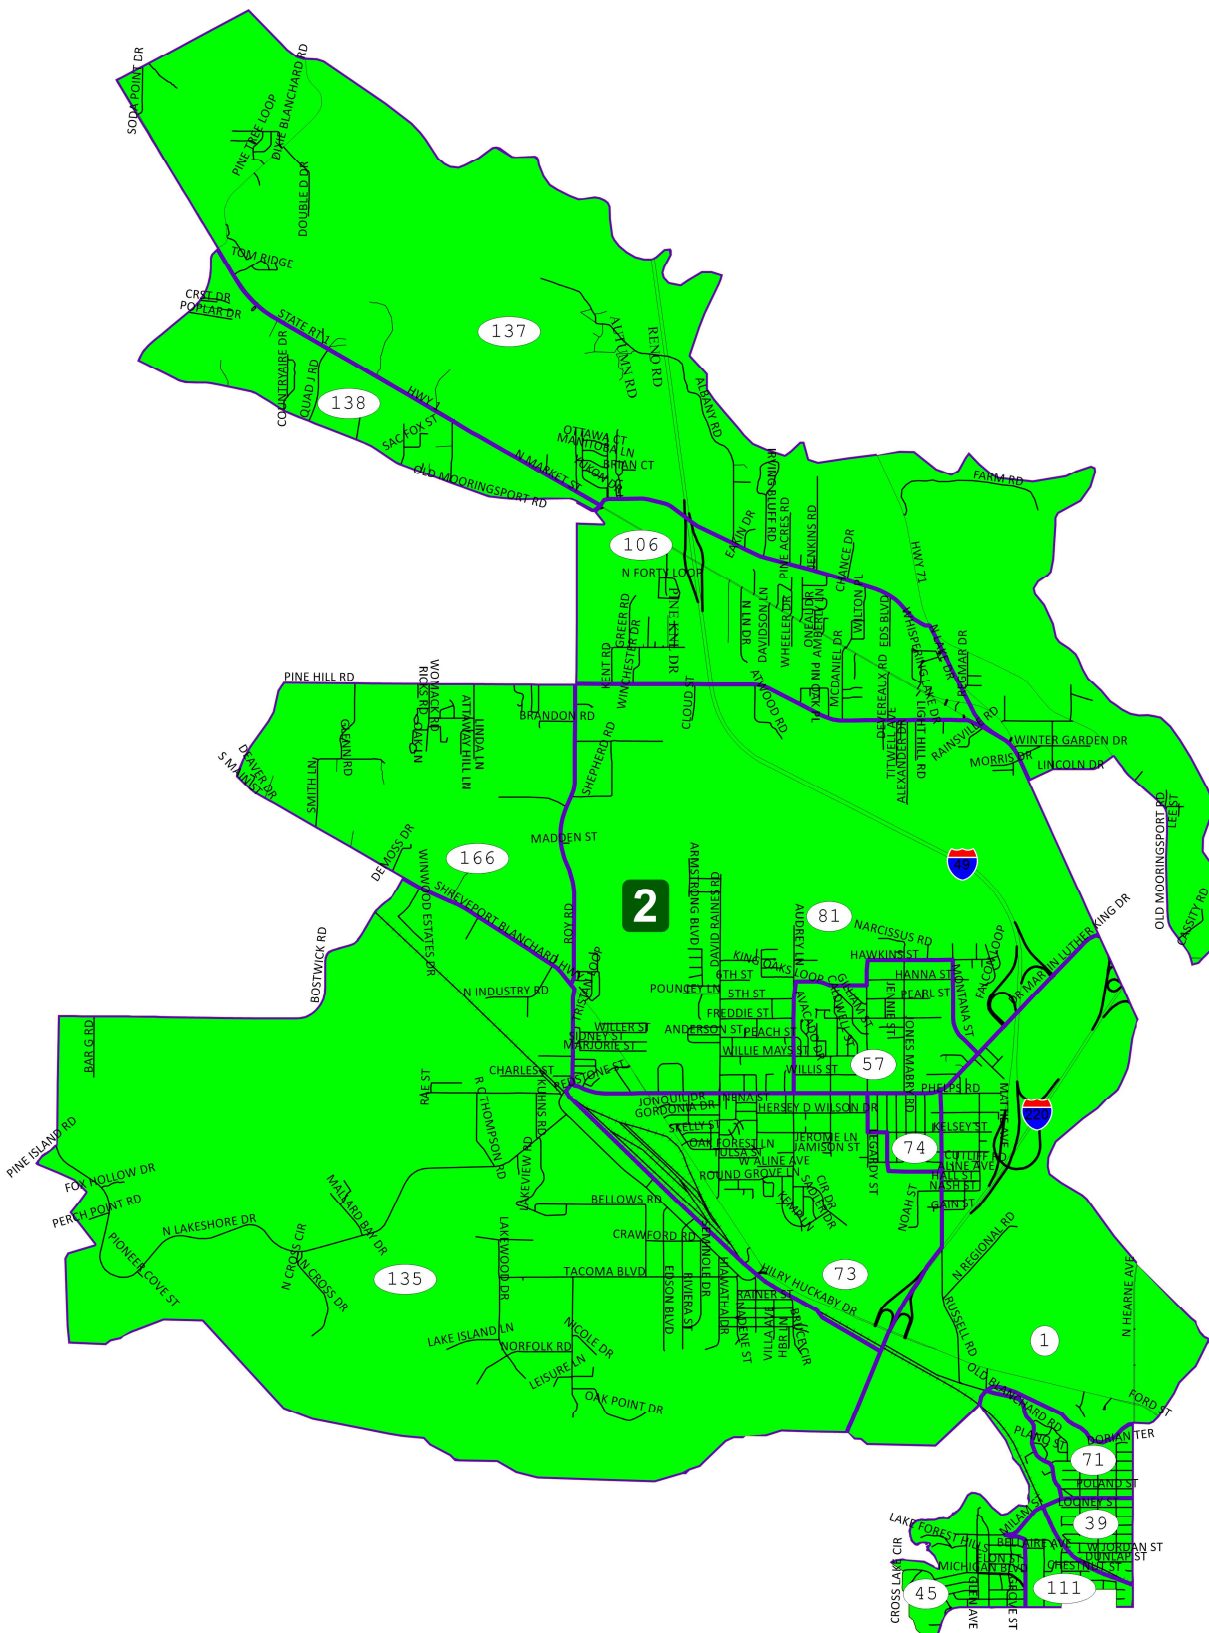

2023 Caddo PC--Plan AA-final-crf

District: 2

District 2

Field	Value
District	2
Population	19570
Deviation	-251
% Deviation	-1.27%
White	5473
% White	27.97%
Black	12865
% Black	65.74%
Other	302
% Other	1.54%
18+_Pop	14670
18+_Wht	4405
% 18+_Wht	30.03%
18+_Blk	9476
% 18+_Blk	64.59%
18+_Oth	188
% 18+_Oth	1.28%
Asian	48
% Asian	0.25%
Hispanic Origin	624
% Hispanic Origin	3.19%
AmIndian	59
% AmIndian	0.3%
Hawaiian	10
% Hawaian	0.05%
WhtBlk	197
% WhtBlk	1.01%
WhtInd	186
% WhtInd	0.95%
WhtAsn	19
% WhtAsn	0.1%
BlkInd	66
% BlkInd	0.34%
OMB_OthMR	345
% OMB_OthMR	1.76%

©2021 CALIPER

Cedric Floyd, President & CEO
P.O. Box 141
Kenner, LA 70063
(504) 450-3474