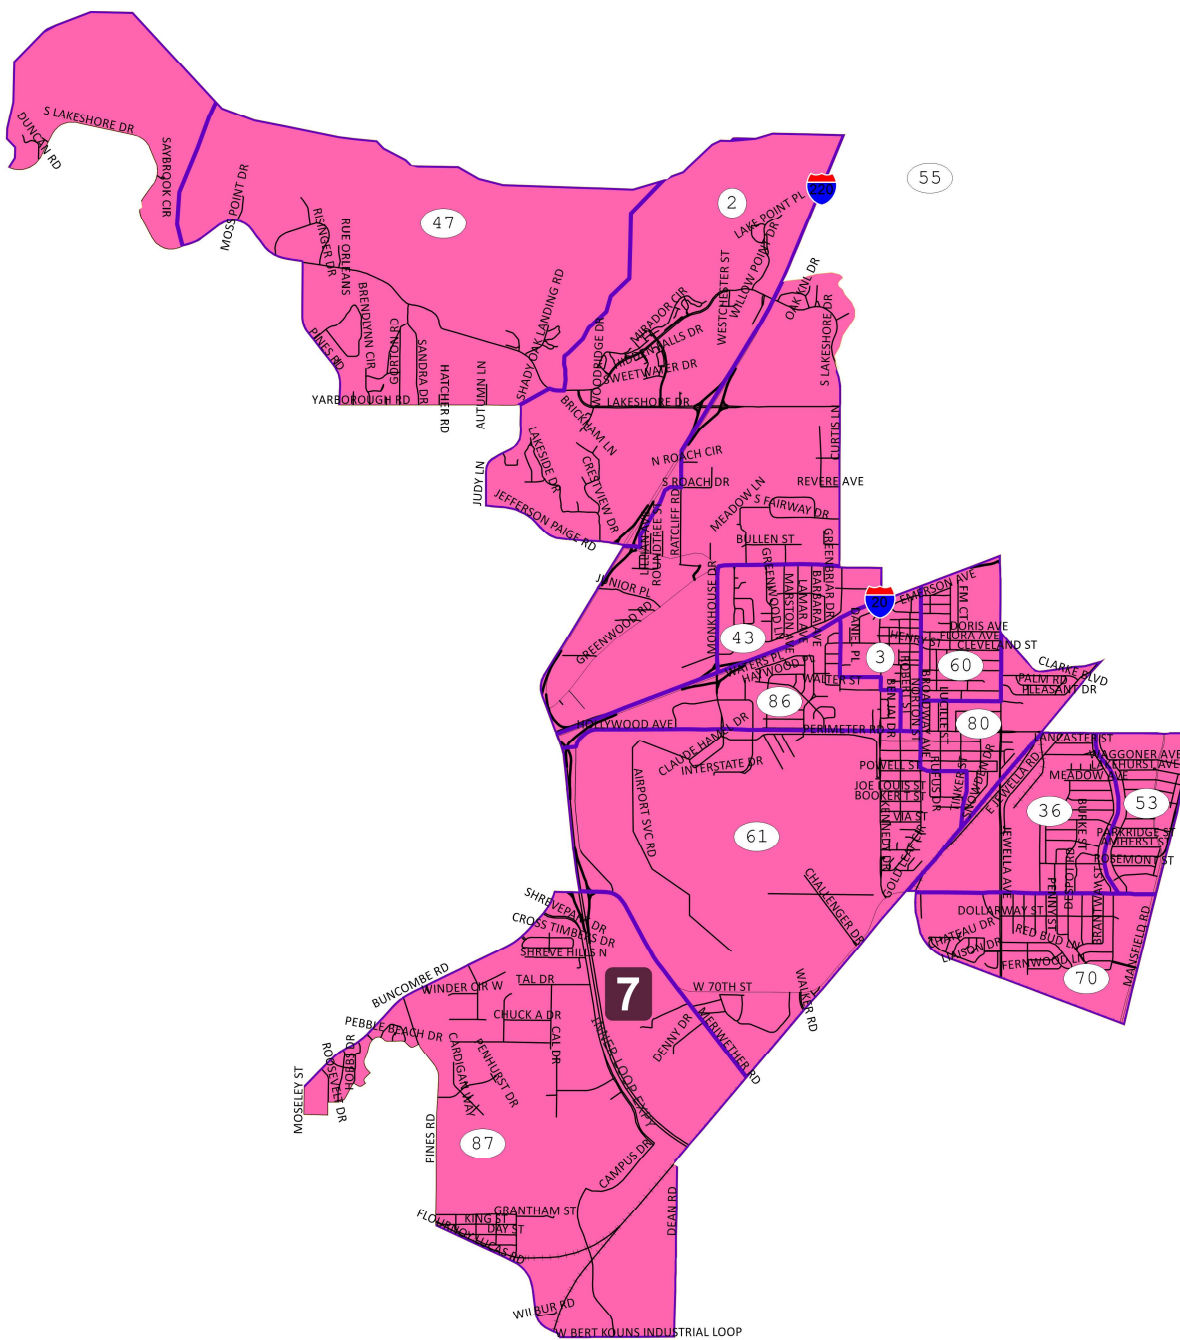

2023 Caddo PC--Plan AA-final-crf

District: 7

District 7

Field	Value
District	7
Population	18883
Deviation	-938
% Deviation	-4.73%
White	2529
% White	13.39%
Black	15531
% Black	82.25%
Other	179
% Other	0.95%
18+_Pop	13845
18+_Wht	2198
% 18+_Wht	15.88%
18+_Blk	11076
% 18+_Blk	80%
18+_Oth	130
% 18+_Oth	0.94%
Asian	100
% Asian	0.53%
Hispanic Origin	295
% Hispanic Origin	1.56%
AmIndian	39
% AmIndian	0.21%
Hawaiian	4
% Hawaiian	0.02%
WhtBlk	170
% WhtBlk	0.9%
WhtInd	65
% WhtInd	0.34%
WhtAsn	14
% WhtAsn	0.07%
BlkInd	56
% BlkInd	0.3%
OMB_OthMR	196
% OMB_OthMR	1.04%