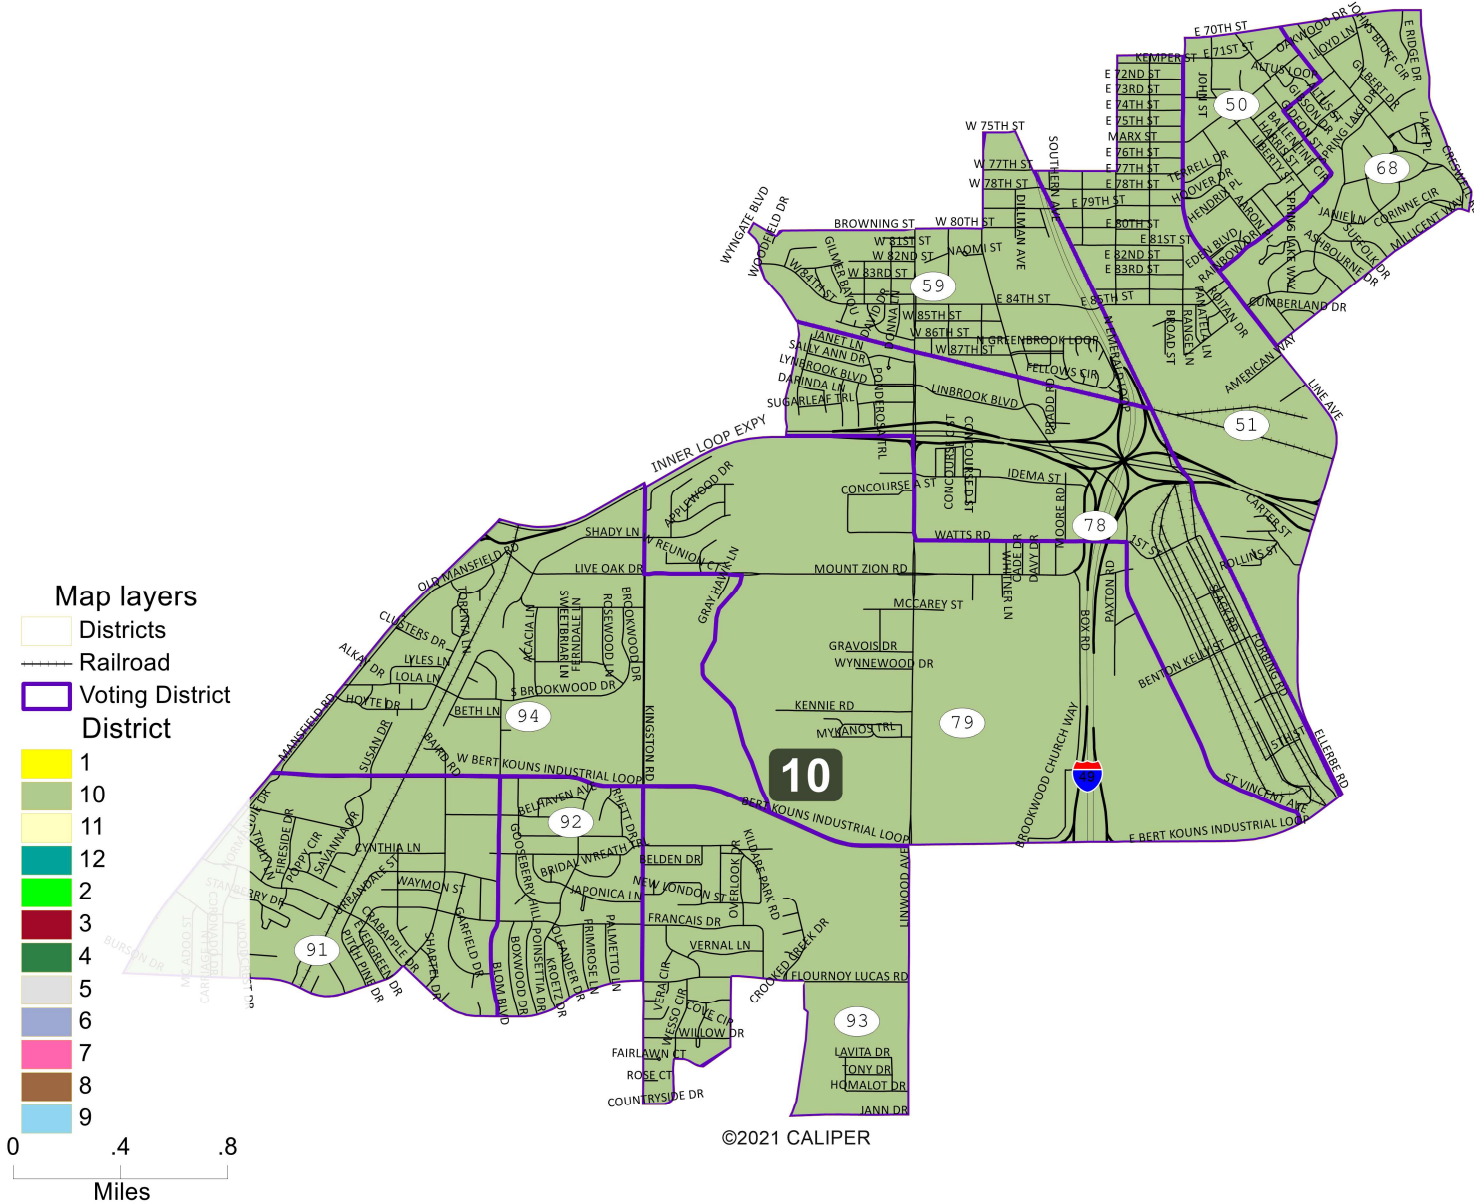

2023 Caddo PC--Plan AA-final-crf

District: 10

District 10

Field	Value
District	10
Population	19299
Deviation	-522
% Deviation	-2.63%
White	6140
% White	31.82%
Black	11819
% Black	61.24%
Other	322
% Other	1.67%
18+_Pop	14220
18+_Wht	5174
% 18+_Wht	36.39%
18+_Blk	8180
% 18+_Blk	57.52%
18+_Oth	220
% 18+_Oth	1.55%
Asian	176
% Asian	0.91%
Hispanic Origin	711
% Hispanic Origin	3.68%
AmIndian	87
% AmIndian	0.45%
Hawaiian	5
% Hawaiian	0.03%
WhtBlk	223
% WhtBlk	1.16%
WhtInd	116
% WhtInd	0.6%
WhtAsn	44
% WhtAsn	0.23%
BlkInd	43
% BlkInd	0.22%
OMB_OthMR	324
% OMB_OthMR	1.68%