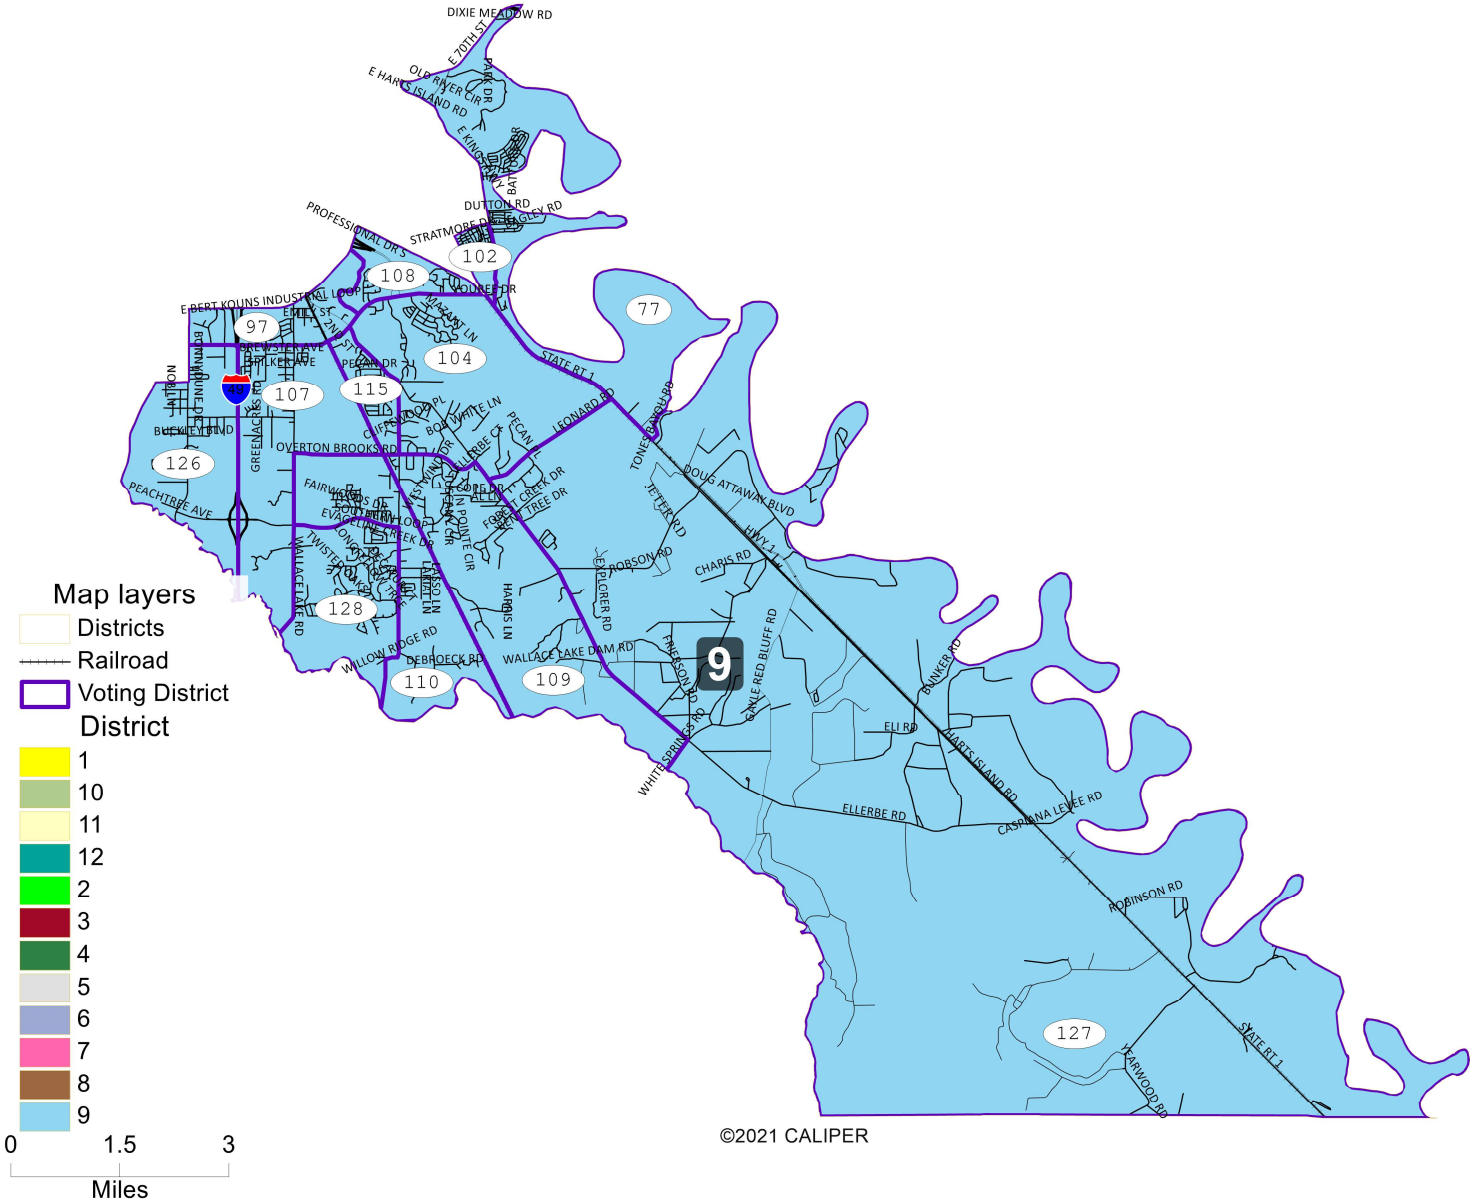

2023 Caddo PC--Plan AA-final-crf

District: 9 District 9

Field	Value
District	9
Population	20401
Deviation	580
% Deviation	2.93%
White	15944
% White	78.15%
Black	2053
% Black	10.06%
Other	245
% Other	1.2%
18+_Pop	15520
18+_Wht	12382
% 18+_Wht	79.78%
18+_Blk	1473
% 18+_Blk	9.49%
18+_Oth	169
% 18+_Oth	1.09%
Asian	984
% Asian	4.82%
Hispanic Origin	777
% Hispanic Origin	3.81%
AmIndian	98
% AmIndian	0.48%
Hawaiian	13
% Hawaiian	0.06%
WhtBlk	104
% WhtBlk	0.51%
WhtInd	234
% WhtInd	1.15%
WhtAsn	159
% WhtAsn	0.78%
BlkInd	17
% BlkInd	0.08%
OMB_OthMR	550
% OMB_OthMR	2.7%