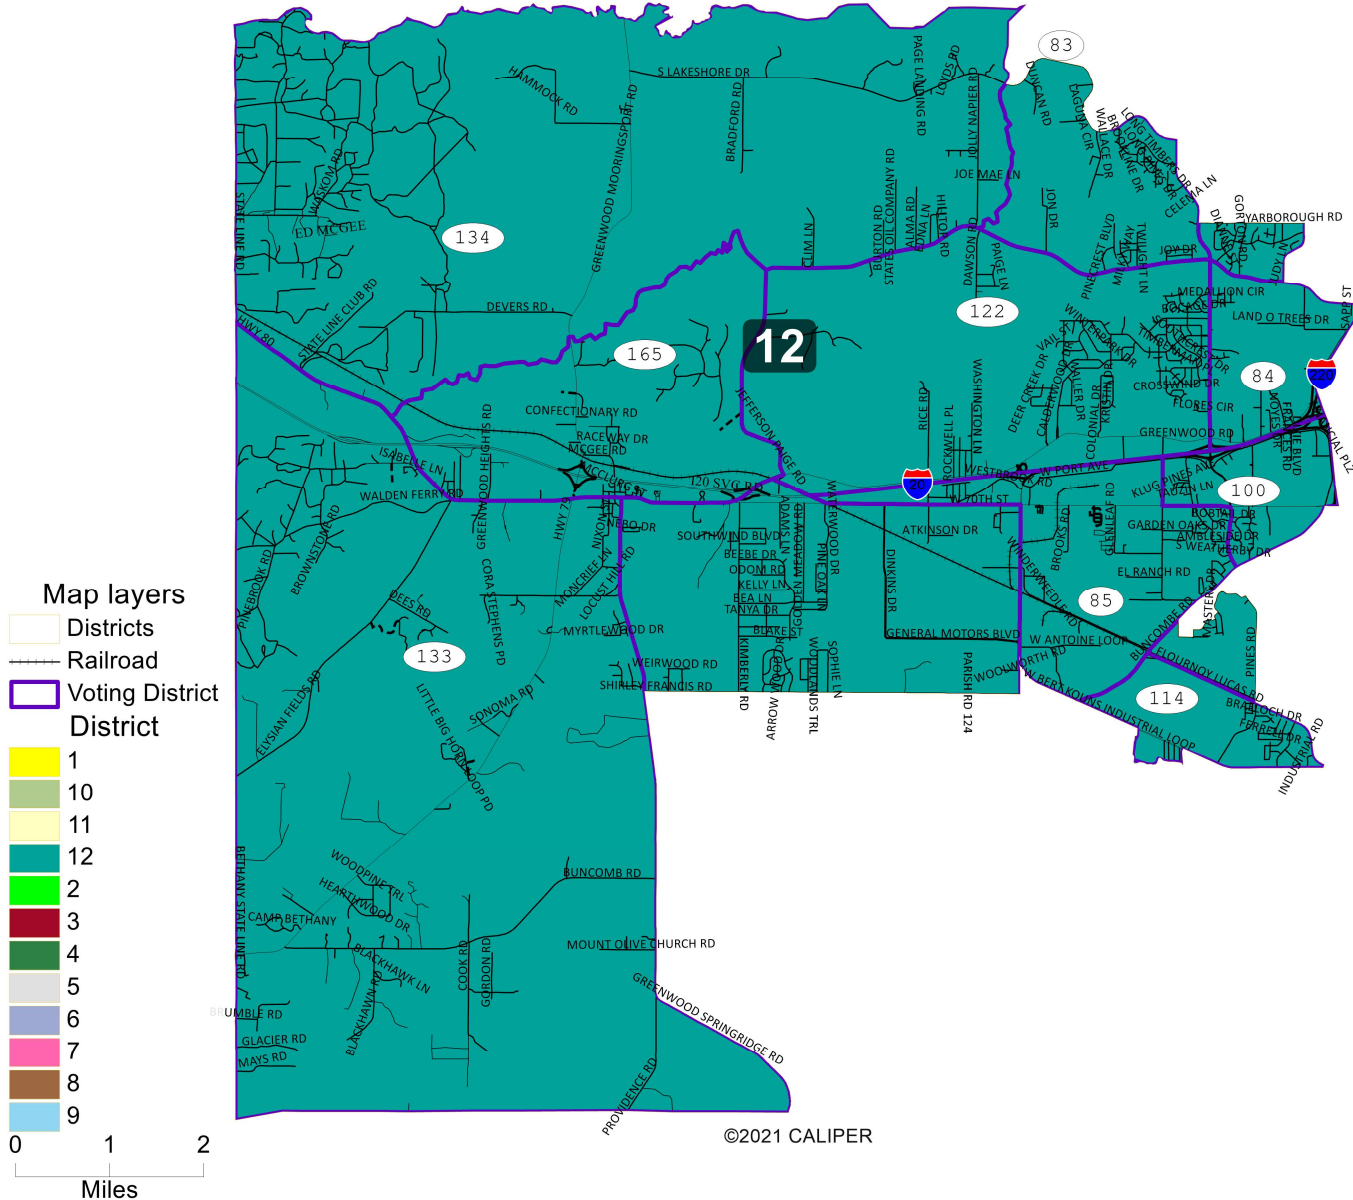

2023 Caddo PC--Plan AA-final-crf

District: 12

District 12

Field	Value
District	12
Population	20557
Deviation	736
% Deviation	3.71%
White	6305
% White	30.67%
Black	12545
% Black	61.03%
Other	674
% Other	3.28%
18+_Pop	15993
18+_Wht	5402
% 18+_Wht	33.78%
18+_Blk	9417
% 18+_Blk	58.88%
18+_Oth	452
% 18+_Oth	2.83%
Asian	116
% Asian	0.56%
Hispanic Origin	953
% Hispanic Origin	4.64%
AmIndian	97
% AmIndian	0.47%
Hawaiian	2
% Hawaiian	0.01%
WhtBlk	184
% WhtBlk	0.9%
WhtInd	160
% WhtInd	0.78%
WhtAsn	31
% WhtAsn	0.15%
BlkInd	54
% BlkInd	0.26%
OMB_OthMR	389
% OMB_OthMR	1.89%