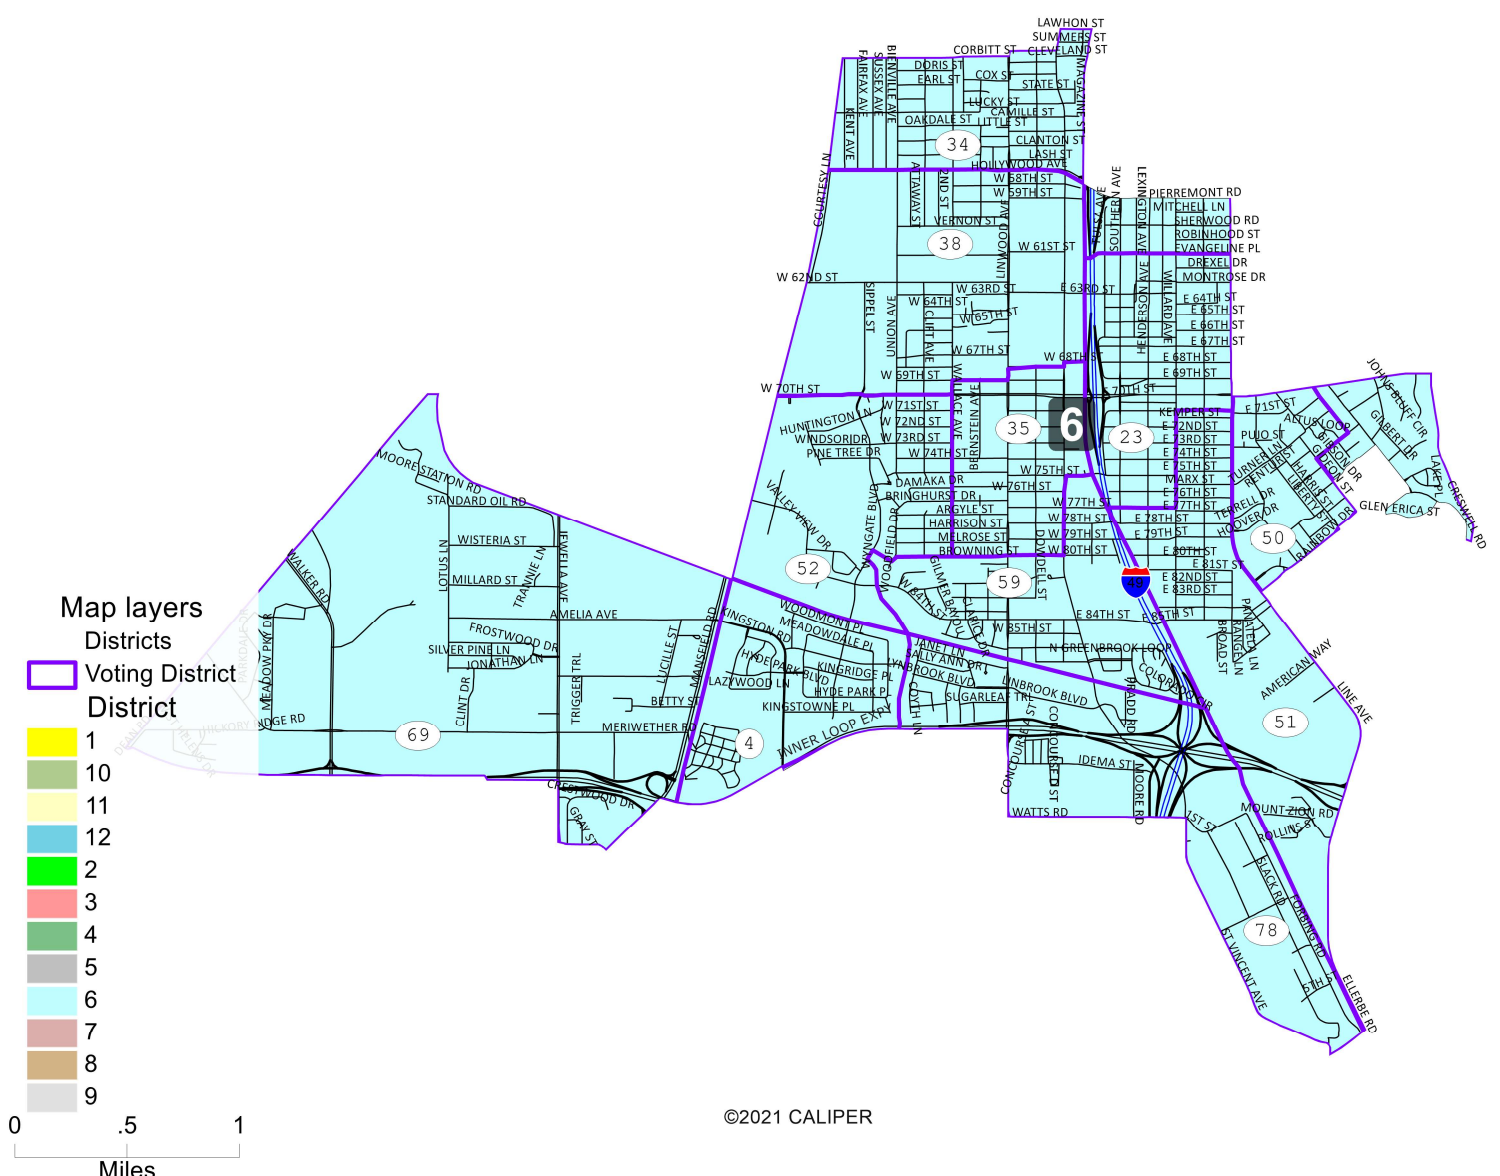

2023 Caddo PC-Plan A-1

District: 6 District 6

Field	Value
District	6
Population	19697
Deviation	-124
% Deviation	-0.63%
White	2250
% White	11.42%
Black	16257
% Black	82.54%
Other	291
% Other	1.48%
18+_Pop	14481
18+_Wht	1949
% 18+_Wht	13.46%
18+_Blk	11813
% 18+_Blk	81.58%
18+_Oth	182
% 18+_Oth	1.26%
Asian	90
% Asian	0.46%
Hispanic Origin	576
% Hispanic Origin	2.92%
AmIndian	89
% AmIndian	0.45%
Hawaiian	5
% Hawaiian	0.03%
WhtBlk	243
% WhtBlk	1.23%
WhtInd	73
% WhtInd	0.37%
WhtAsn	21
% WhtAsn	0.11%
BlkInd	76
% BlkInd	0.39%
OMB_OthMR	302
% OMB_OthMR	1.53%