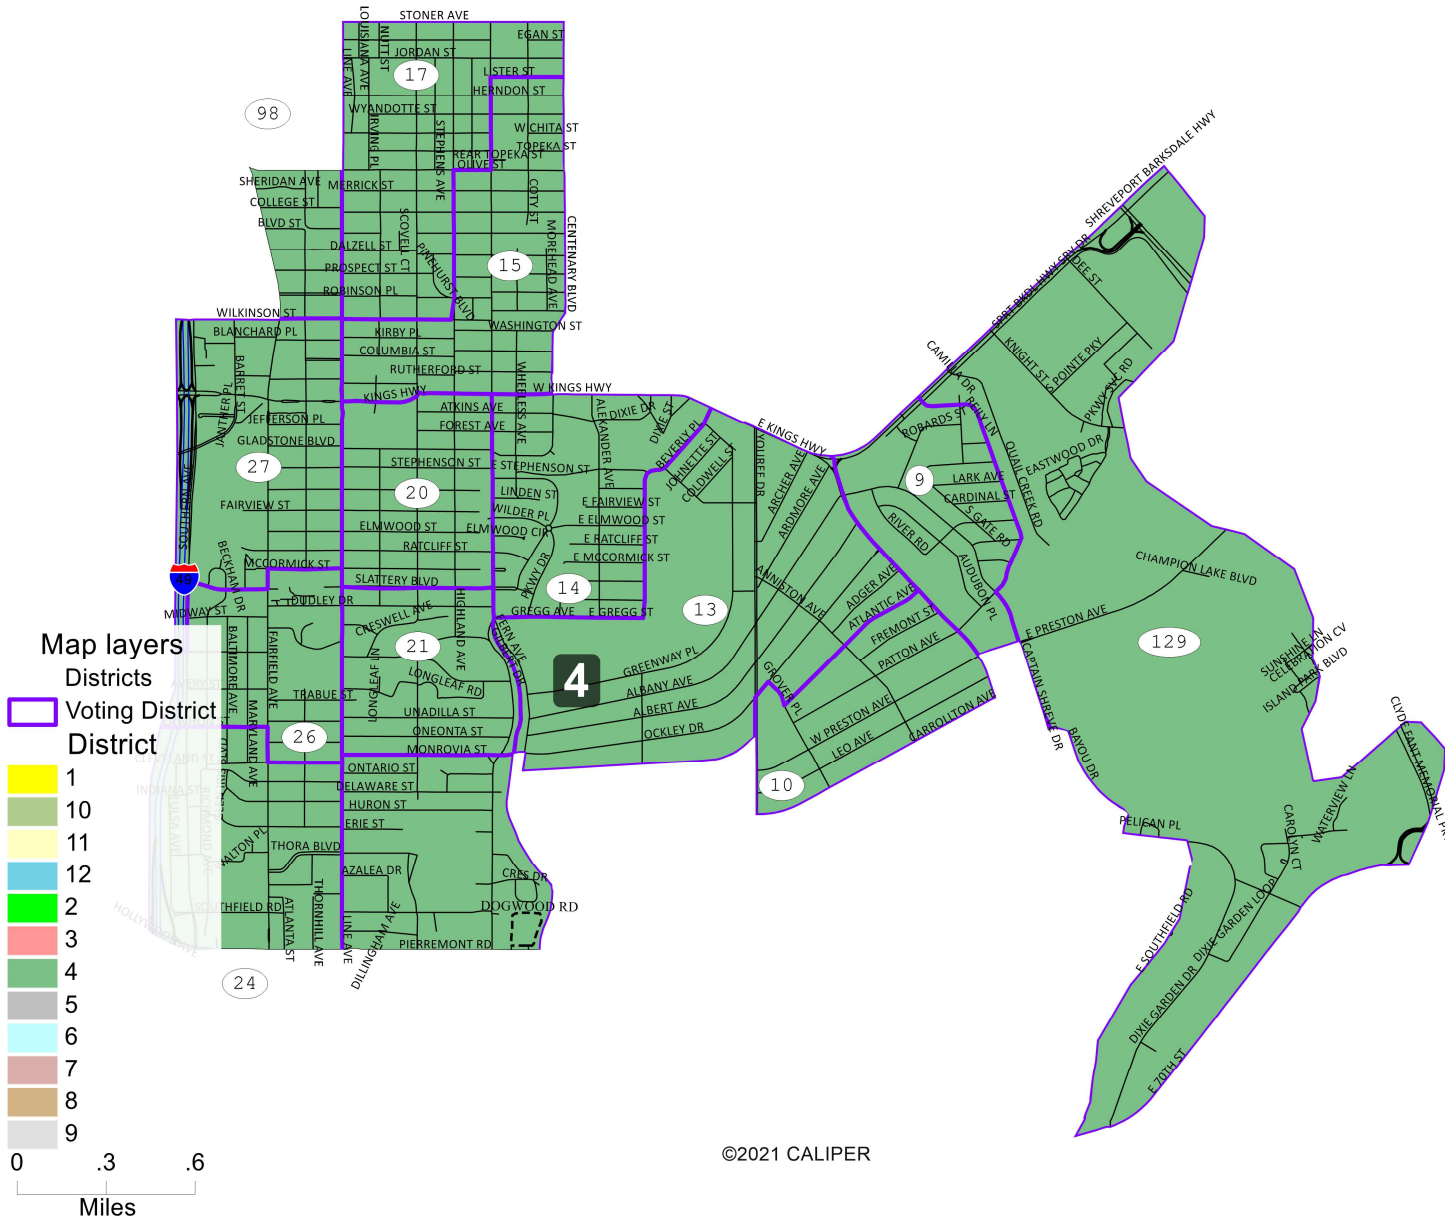

2023 Caddo PC-Plan A-1

District: 4 District 4

Field	Value
District	4
Population	20334
Deviation	513
% Deviation	2.59%
White	14064
% White	69.16%
Black	4211
% Black	20.71%
Other	363
% Other	1.79%
18+_Pop	16343
18+_Wht	11682
% 18+_Wht	71.48%
18+_Blk	3126
% 18+_Blk	19.13%
18+_Oth	272
% 18+_Oth	1.66%
Asian	289
% Asian	1.42%
Hispanic Origin	1078
% Hispanic Origin	5.3%
AmIndian	103
% AmIndian	0.51%
Hawaiian	24
% Hawaiian	0.12%
WhtBlk	171
% WhtBlk	0.84%
WhtInd	317
% WhtInd	1.56%
WhtAsn	103
% WhtAsn	0.51%
BlkInd	24
% BlkInd	0.12%
OMB_OthMR	665
% OMB_OthMR	3.27%