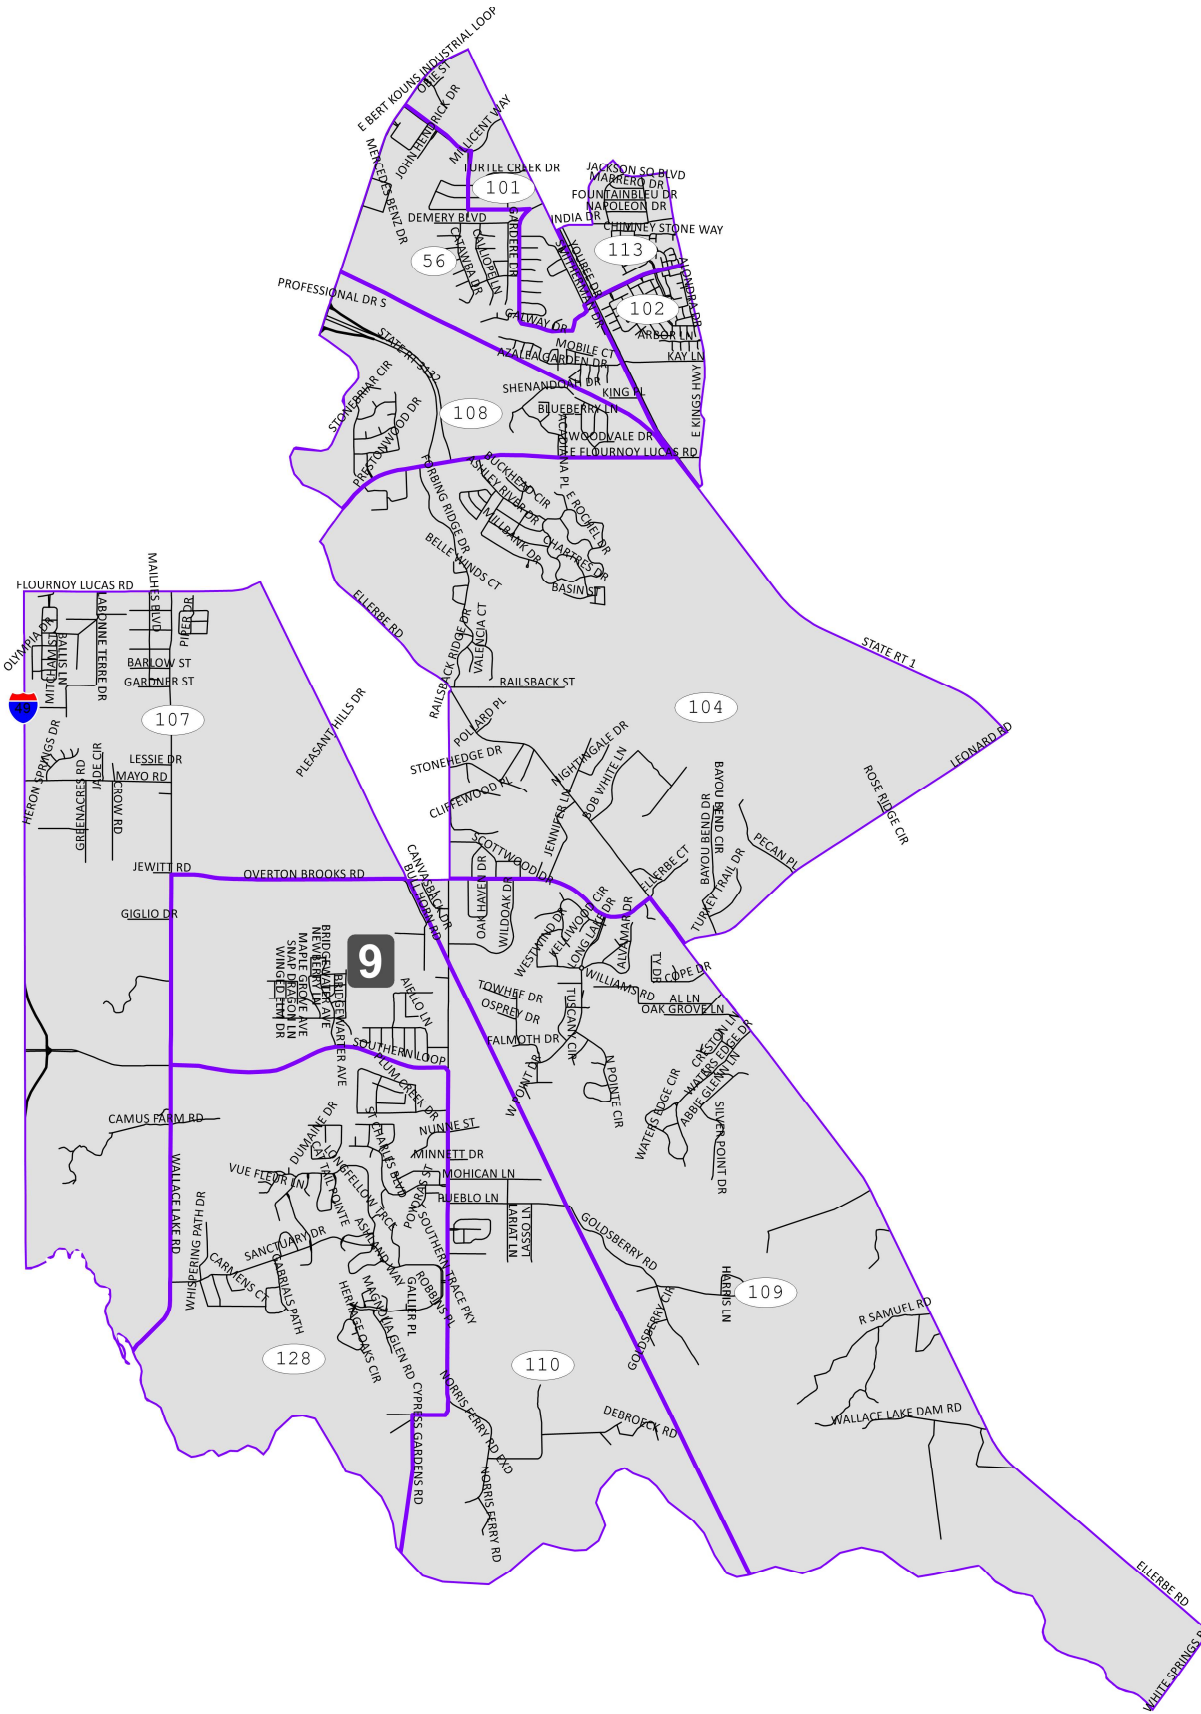

2023 Caddo PC-Plan A-1

District: 9

District 9

Field	Value
District	9
Population	20268
Deviation	447
% Deviation	2.26%
White	14873
% White	73.38%
Black	3117
% Black	15.38%
Other	200
% Other	0.99%
18+_Pop	15496
18+_Wht	11685
% 18+_Wht	75.41%
18+_Blk	2210
% 18+_Blk	14.26%
18+_Oth	139
% 18+_Oth	0.9%
Asian	919
% Asian	4.53%
Hispanic Origin	701
% Hispanic Origin	3.46%
AmIndian	81
% AmIndian	0.4%
Hawaiian	25
% Hawaiian	0.12%
WhtBlk	107
% WhtBlk	0.53%
WhtInd	240
% WhtInd	1.18%
WhtAsn	167
% WhtAsn	0.82%
BlkInd	20
% BlkInd	0.1%
OMB_OthMR	519
% OMB_OthMR	2.56%

Map layers

Districts

Voting District

District

- 1
- 10
- 11
- 12
- 2
- 3
- 4
- 5
- 6
- 7
- 8
- 9

©2021 CALIPER

Cedric Floyd, President & CEO
P.O. Box 141
Kenner, LA 70063
(504) 450-3474