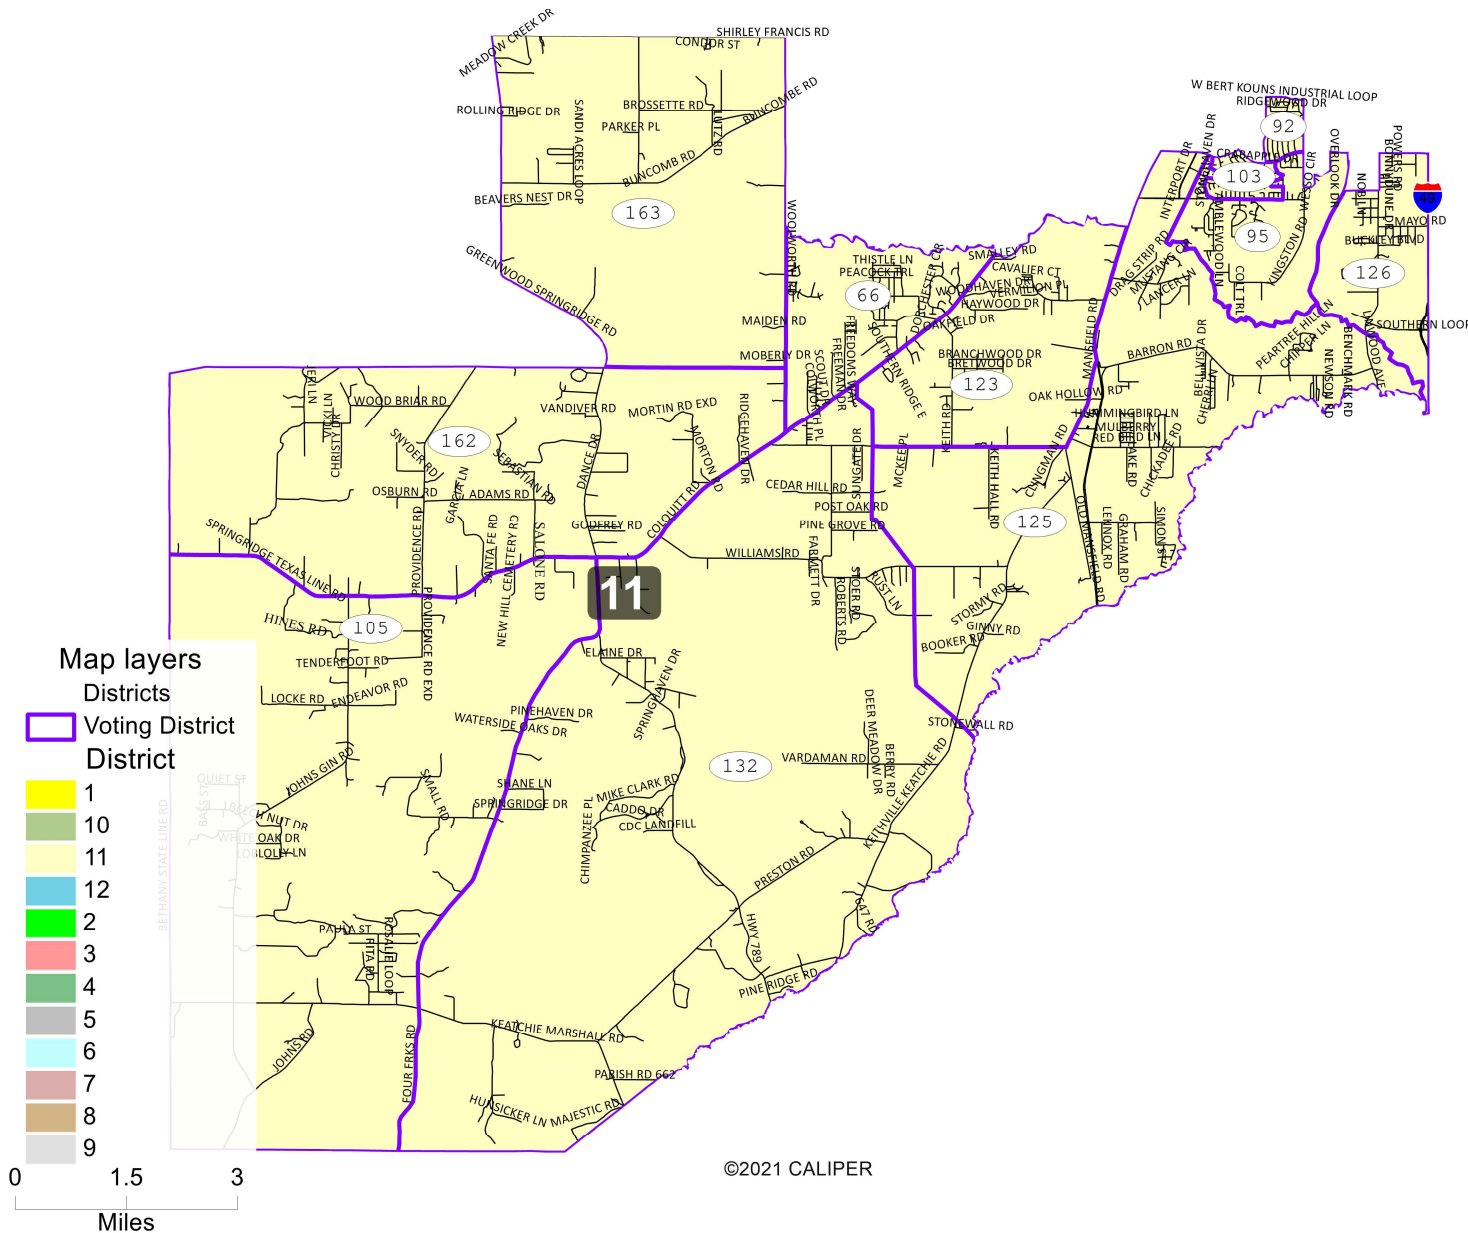

2023 Caddo PC-Plan A-1

District: 11

District 11

Field	Value
District	11
Population	19467
Deviation	-354
% Deviation	-1.79%
White	12864
% White	66.08%
Black	5077
% Black	26.08%
Other	263
% Other	1.35%
18+_Pop	15334
18+_Wht	10509
% 18+_Wht	68.53%
18+_Blk	3710
% 18+_Blk	24.19%
18+_Oth	164
% 18+_Oth	1.07%
Asian	136
% Asian	0.7%
Hispanic Origin	669
% Hispanic Origin	3.44%
AmIndian	160
% AmIndian	0.82%
Hawaiian	6
% Hawaiian	0.03%
WhtBlk	139
% WhtBlk	0.71%
WhtInd	332
% WhtInd	1.71%
WhtAsn	58
% WhtAsn	0.3%
BlkInd	29
% BlkInd	0.15%
OMB_OthMR	403
% OMB_OthMR	2.07%