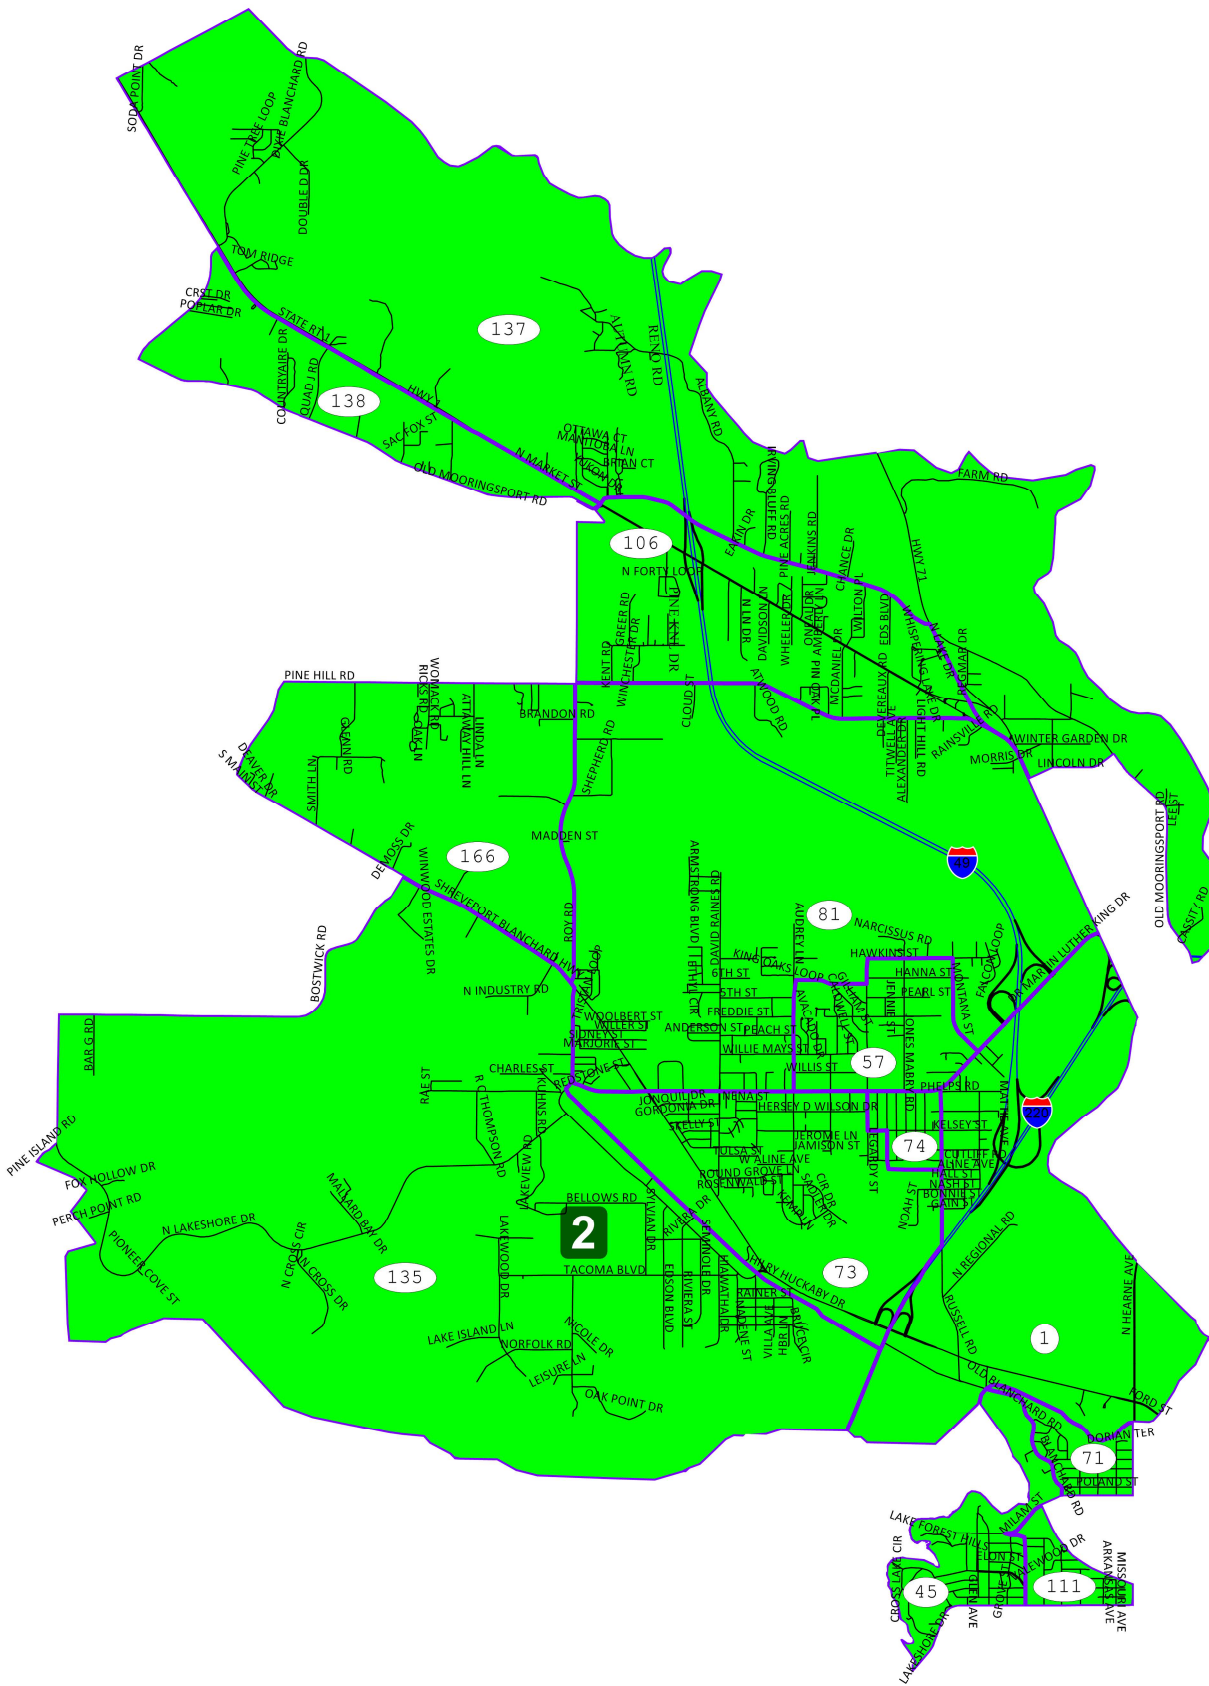

2023 Caddo PC-Plan A-1

District: 1 District 1

Field	Value
District	1
Population	20214
Deviation	393
% Deviation	1.98%
White	15180
% White	75.1%
Black	3458
% Black	17.11%
Other	217
% Other	1.07%
18+_Pop	15627
18+_Wht	12062
% 18+_Wht	77.19%
18+_Blk	2549
% 18+_Blk	16.31%
18+_Oth	134
% 18+_Oth	0.86%
Asian	97
% Asian	0.48%
Hispanic Origin	539
% Hispanic Origin	2.67%
AmIndian	124
% AmIndian	0.61%
Hawaiian	12
% Hawaiian	0.06%
WhtBlk	172
% WhtBlk	0.85%
WhtInd	499
% WhtInd	2.47%
WhtAsn	40
% WhtAsn	0.2%
BlkInd	16
% BlkInd	0.08%
OMB_OthMR	399
% OMB_OthMR	1.97%

Field	Value
District	2
Population	19228
Deviation	-593
% Deviation	-2.99%
White	5510
% White	28.66%
Black	12487
% Black	64.94%
Other	302
% Other	1.57%
18+_Pop	14441
18+_Wht	4441
% 18+_Wht	30.75%
18+_Blk	9207
% 18+_Blk	63.76%
18+_Oth	188
% 18+_Oth	1.3%
Asian	48
% Asian	0.25%
Hispanic Origin	618
% Hispanic Origin	3.21%
AmIndian	59
% AmIndian	0.31%
Hawaiian	10
% Hawaiian	0.05%
WhtBlk	198
% WhtBlk	1.03%
WhtInd	185
% WhtInd	0.96%
WhtAsn	19
% WhtAsn	0.1%
BlkInd	63
% BlkInd	0.33%
OMB_OthMR	347
% OMB_OthMR	1.8%