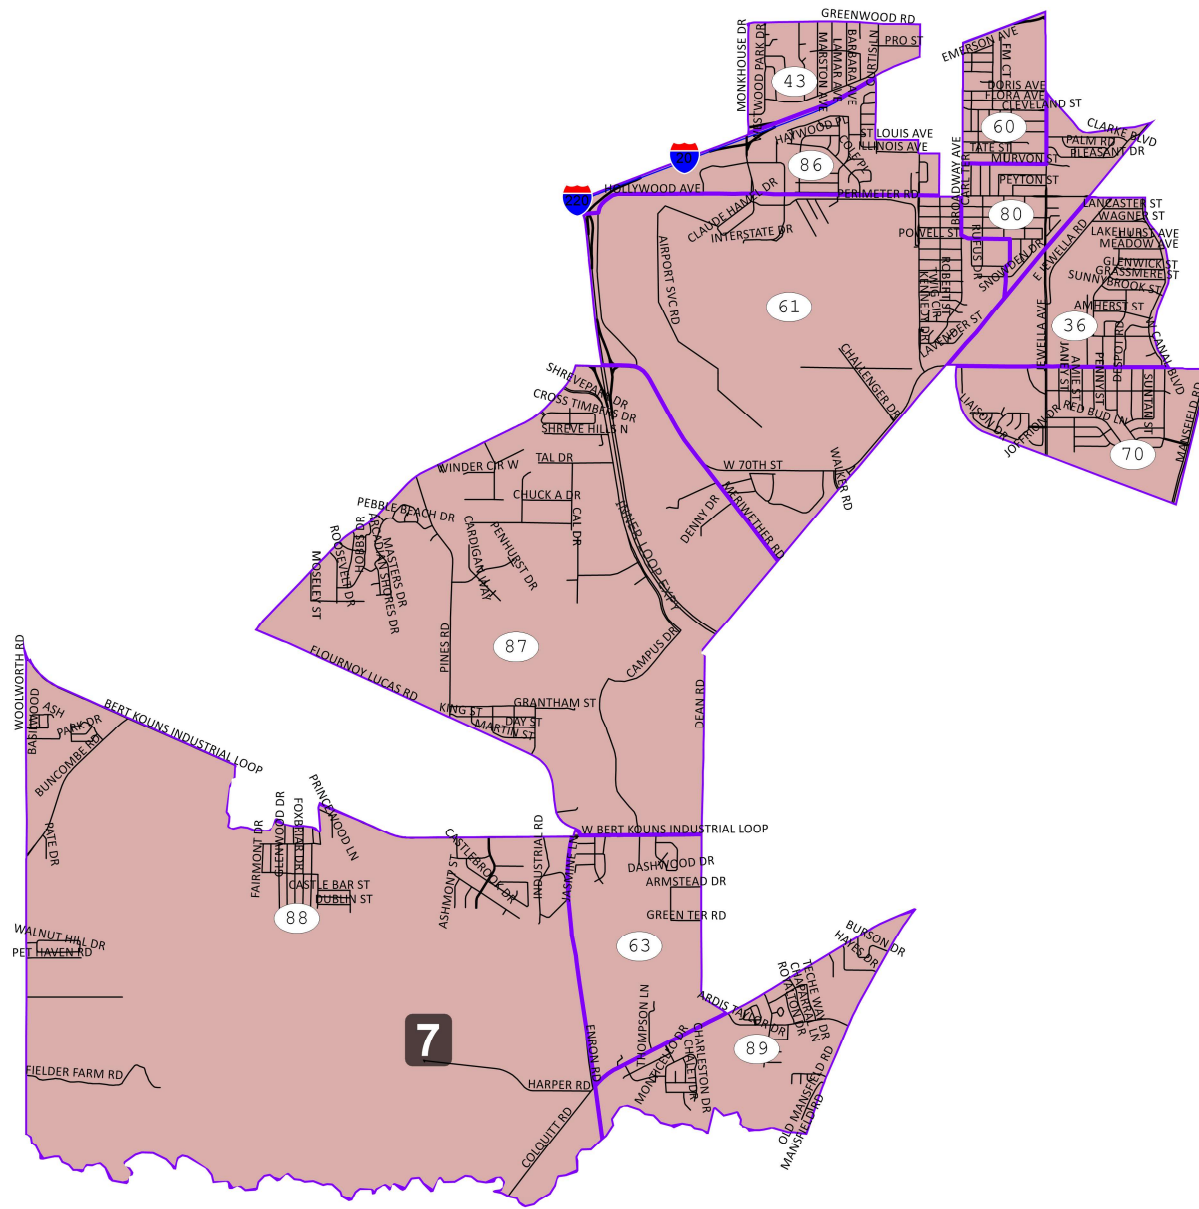

2023 Caddo PC-Plan A-1

District: 7

District 7

Field	Value
District	7
Population	18662
Deviation	-1,159
% Deviation	-5.85%
White	3106
% White	16.64%
Black	14678
% Black	78.65%
Other	196
% Other	1.05%
18+_Pop	13566
18+_Wht	2629
% 18+_Wht	19.38%
18+_Blk	10377
% 18+_Blk	76.49%
18+_Oth	116
% 18+_Oth	0.86%
Asian	70
% Asian	0.38%
Hispanic Origin	329
% Hispanic Origin	1.76%
AmIndian	49
% AmIndian	0.26%
Hawaiian	2
% Hawaiian	0.01%
WhtBlk	199
% WhtBlk	1.07%
WhtInd	82
% WhtInd	0.44%
WhtAsn	10
% WhtAsn	0.05%
BlkInd	49
% BlkInd	0.26%
OMB_OthMR	221
% OMB_OthMR	1.18%

Map layers

Districts

Voting District

District

- 1
- 10
- 11
- 12
- 2
- 3
- 4
- 5
- 6
- 7
- 8
- 9

©2021 CALIPER

Cedric Floyd, President & CEO
P.O. Box 141
Kenner, LA 70063
(504) 450-3474