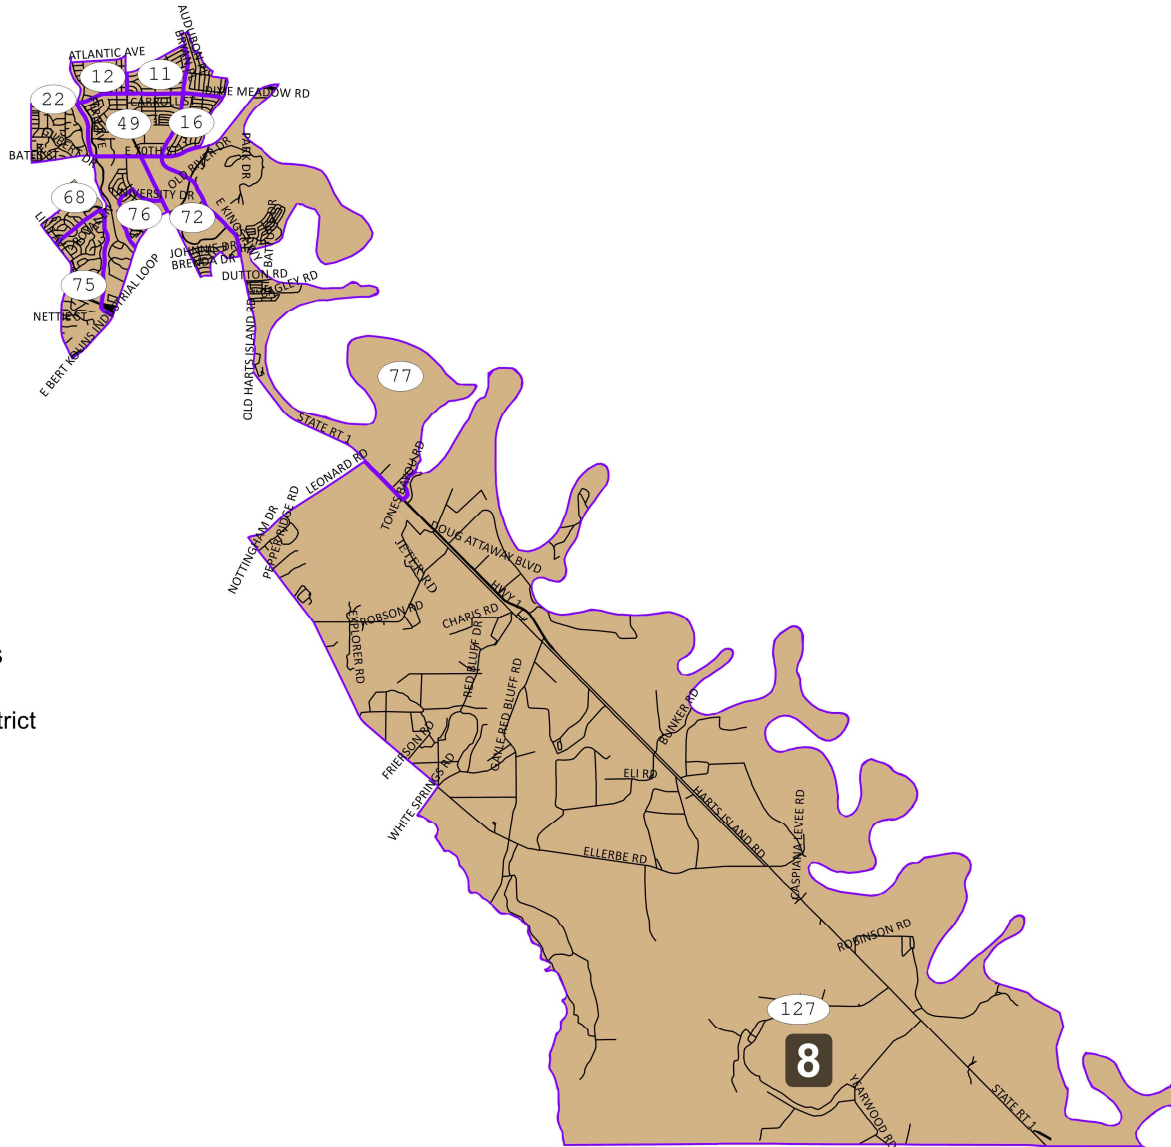

2023 Caddo PC-Plan A-1

District: 8 District 8

©2021 CALIPER

Field	Value
District	8
Population	20563
Deviation	742
% Deviation	3.74%
White	14804
% White	71.99%
Black	3326
% Black	16.17%
Other	289
% Other	1.41%
18+_Pop	16560
% 18+_Wht	74.37%
18+_Blk	2478
% 18+_Blk	14.96%
18+_Oth	213
% 18+_Oth	1.29%
Asian	841
% Asian	4.09%
Hispanic Origin	920
% Hispanic Origin	4.47%
AmIndian	103
% AmIndian	0.5%
Hawaiian	13
% Hawaiian	0.06%
WhtBlk	109
% WhtBlk	0.53%
WhtInd	319
% WhtInd	1.55%
WhtAsn	159
% WhtAsn	0.77%
BlkInd	27
% BlkInd	0.13%
OMB_OthMR	573
% OMB_OthMR	2.79%