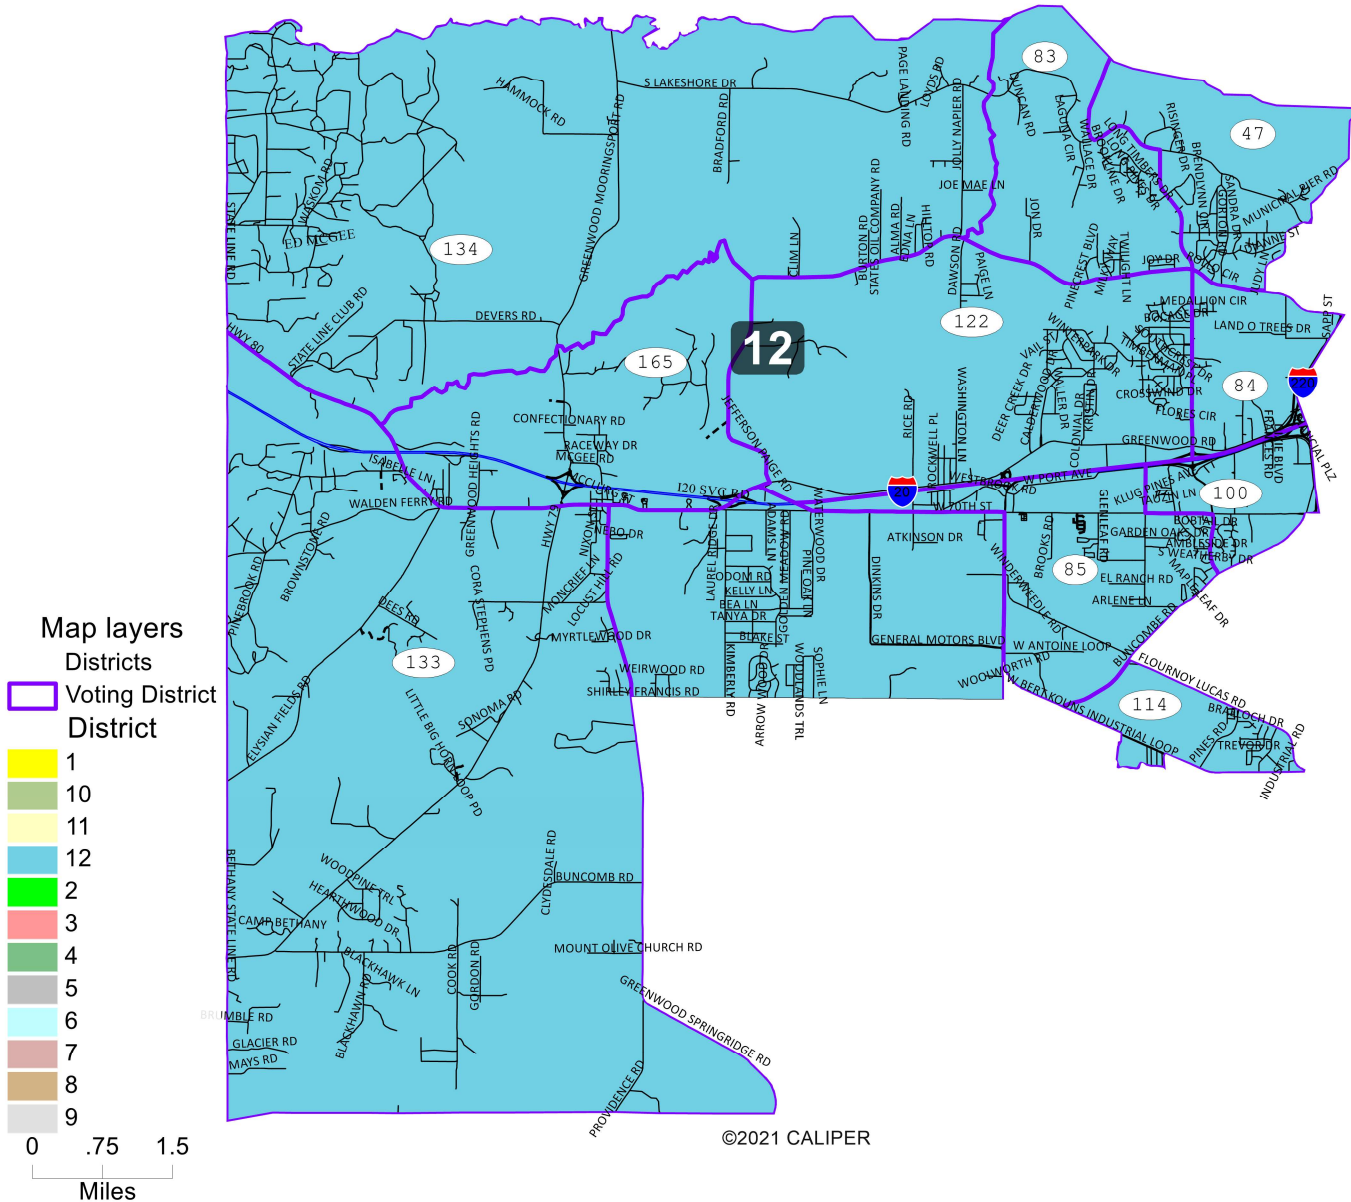

2023 Caddo PC-Plan A-1

District: 12

District 12

Field	Value
District	12
Population	20190
Deviation	369
% Deviation	1.86%
White	6702
% White	33.19%
Black	11752
% Black	58.21%
Other	679
% Other	3.36%
18+_Pop	15754
18+_Wht	5728
% 18+_Wht	36.36%
18+_Blk	8826
% 18+_Blk	56.02%
18+_Oth	457
% 18+_Oth	2.9%
Asian	127
% Asian	0.63%
Hispanic Origin	962
% Hispanic Origin	4.76%
AmIndian	97
% AmIndian	0.48%
Hawaiian	2
% Hawaiian	0.01%
WhtBlk	181
% WhtBlk	0.9%
WhtInd	171
% WhtInd	0.85%
WhtAsn	32
% WhtAsn	0.16%
BlkInd	54
% BlkInd	0.27%
OMB_OthMR	393
% OMB_OthMR	1.95%