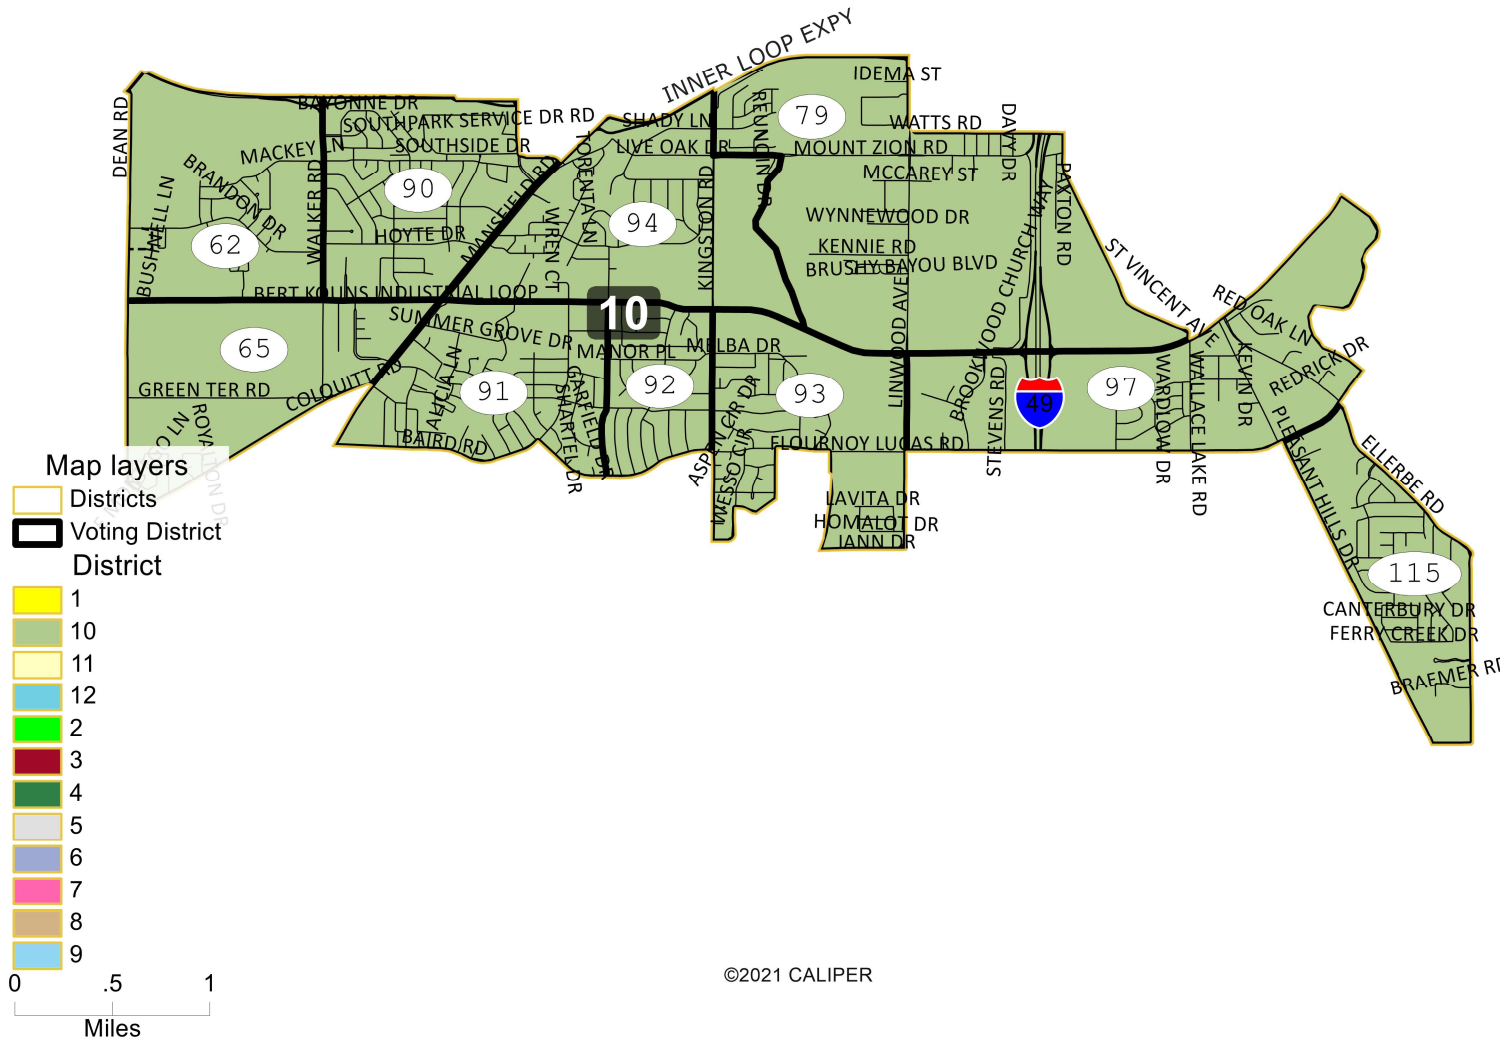

©2021 CALIPER

Cedric Floyd, President & CEO
 P.O. Box 141
 Kenner, LA 70063
 (504) 450-3474

2020 Caddo Parish Commission Benchmark Plan

District: 10

District 10

Field	Value
District	10
Population	21893
Ideal Value	19,821
Deviation	2,072
% Deviation	10.45%
White	8901
% White	40.66%
Black	11320
% Black	51.71%
18+_Pop	16260
18+_Wht	7436
% 18+_Wht	45.73%
18+_Blk	7646
% 18+_Blk	47.02%