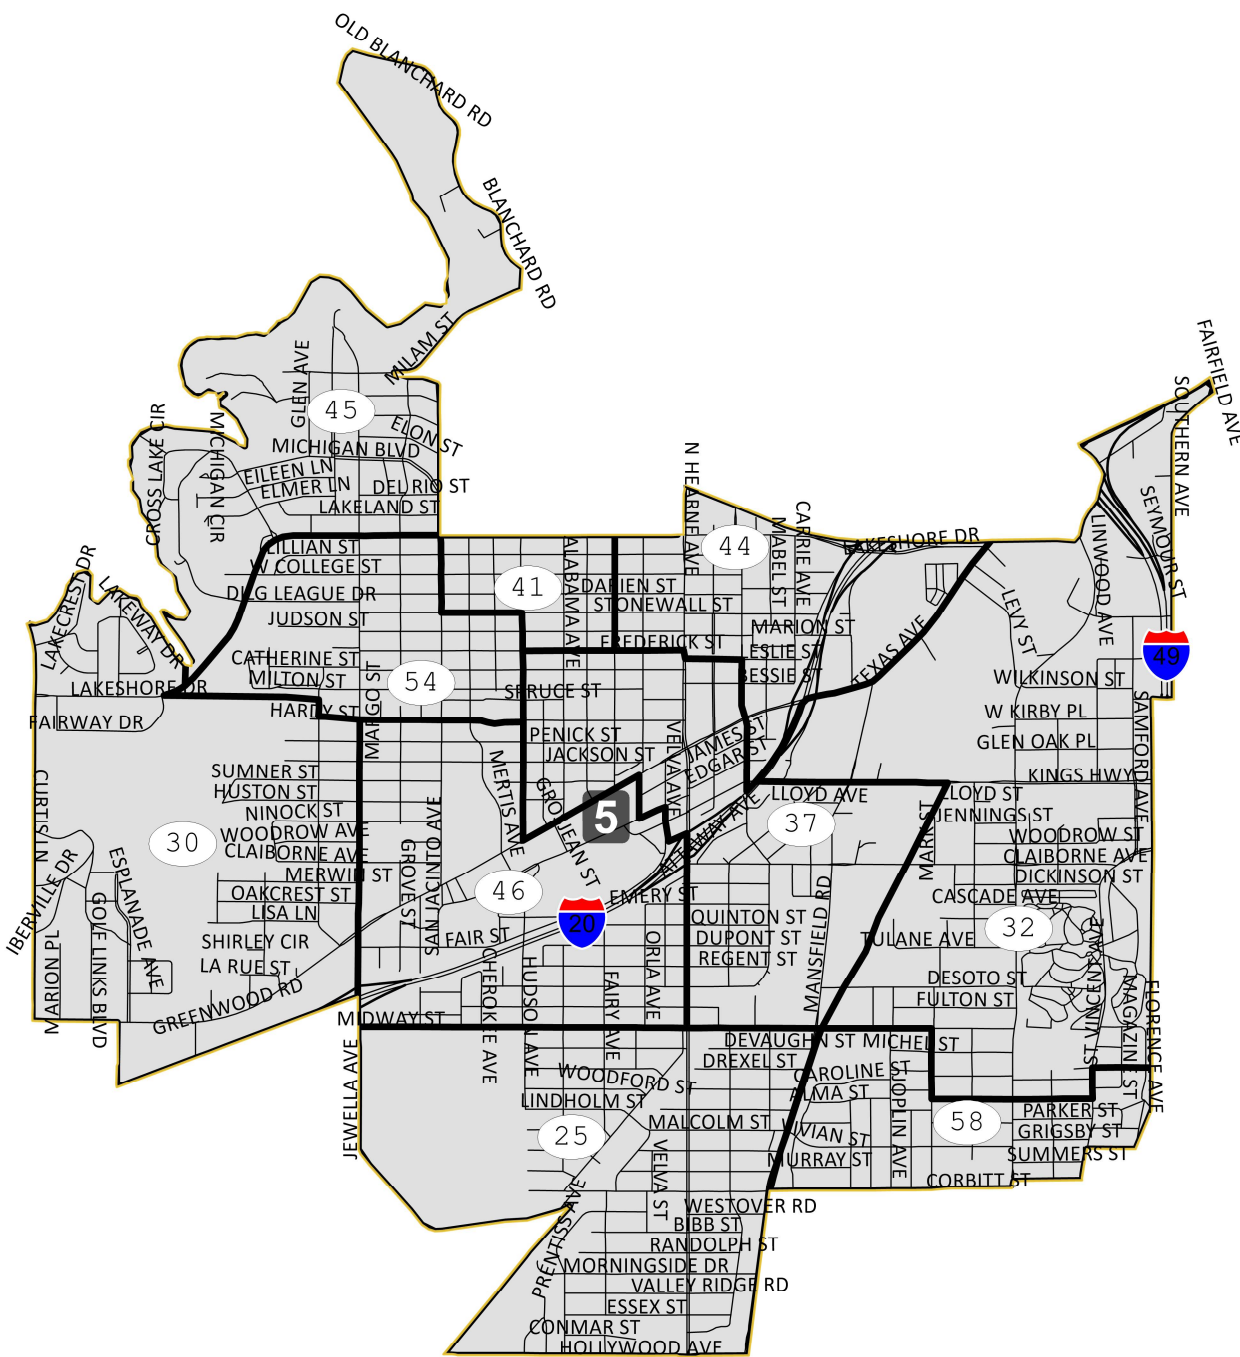

2020 Caddo Parish Commission Benchmark Plan

District: 5

District 5

Field	Value
District	5
Population	16703
Ideal Value	19,821
Deviation	-3,118
% Deviation	-15.73%
White	1162
% White	6.96%
Black	14650
% Black	87.71%
18+_Pop	12629
18+_Wht	1019
% 18+_Wht	8.07%
18+_Blk	11022
% 18+_Blk	87.28%