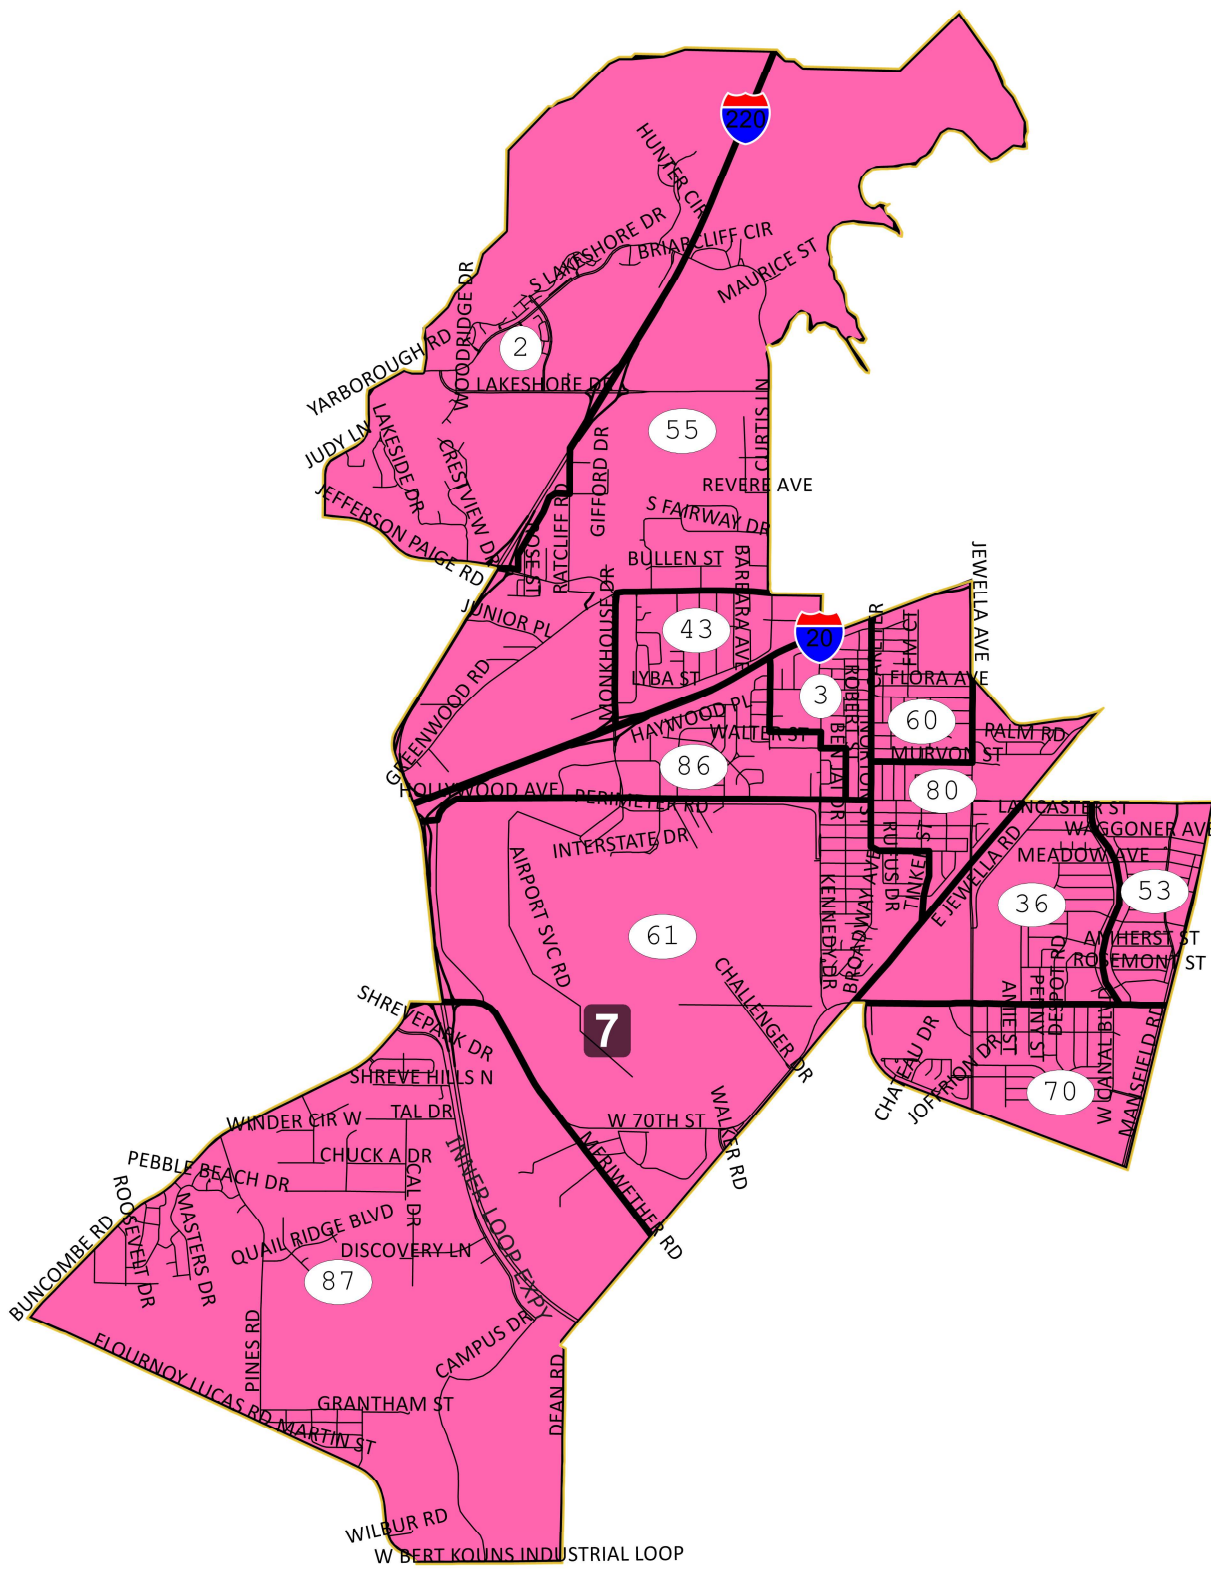

2020 Caddo Parish Commission Benchmark Plan

District: 7

District 7

Field	Value
District	7
Population	19250
Ideal Value	19,821
Deviation	-571
% Deviation	-2.88%
White	2132
% White	11.08%
Black	16324
% Black	84.8%
18+_Pop	14084
18+_Wht	1872
% 18+_Wht	13.29%
18+_Blk	11667
% 18+_Blk	82.84%