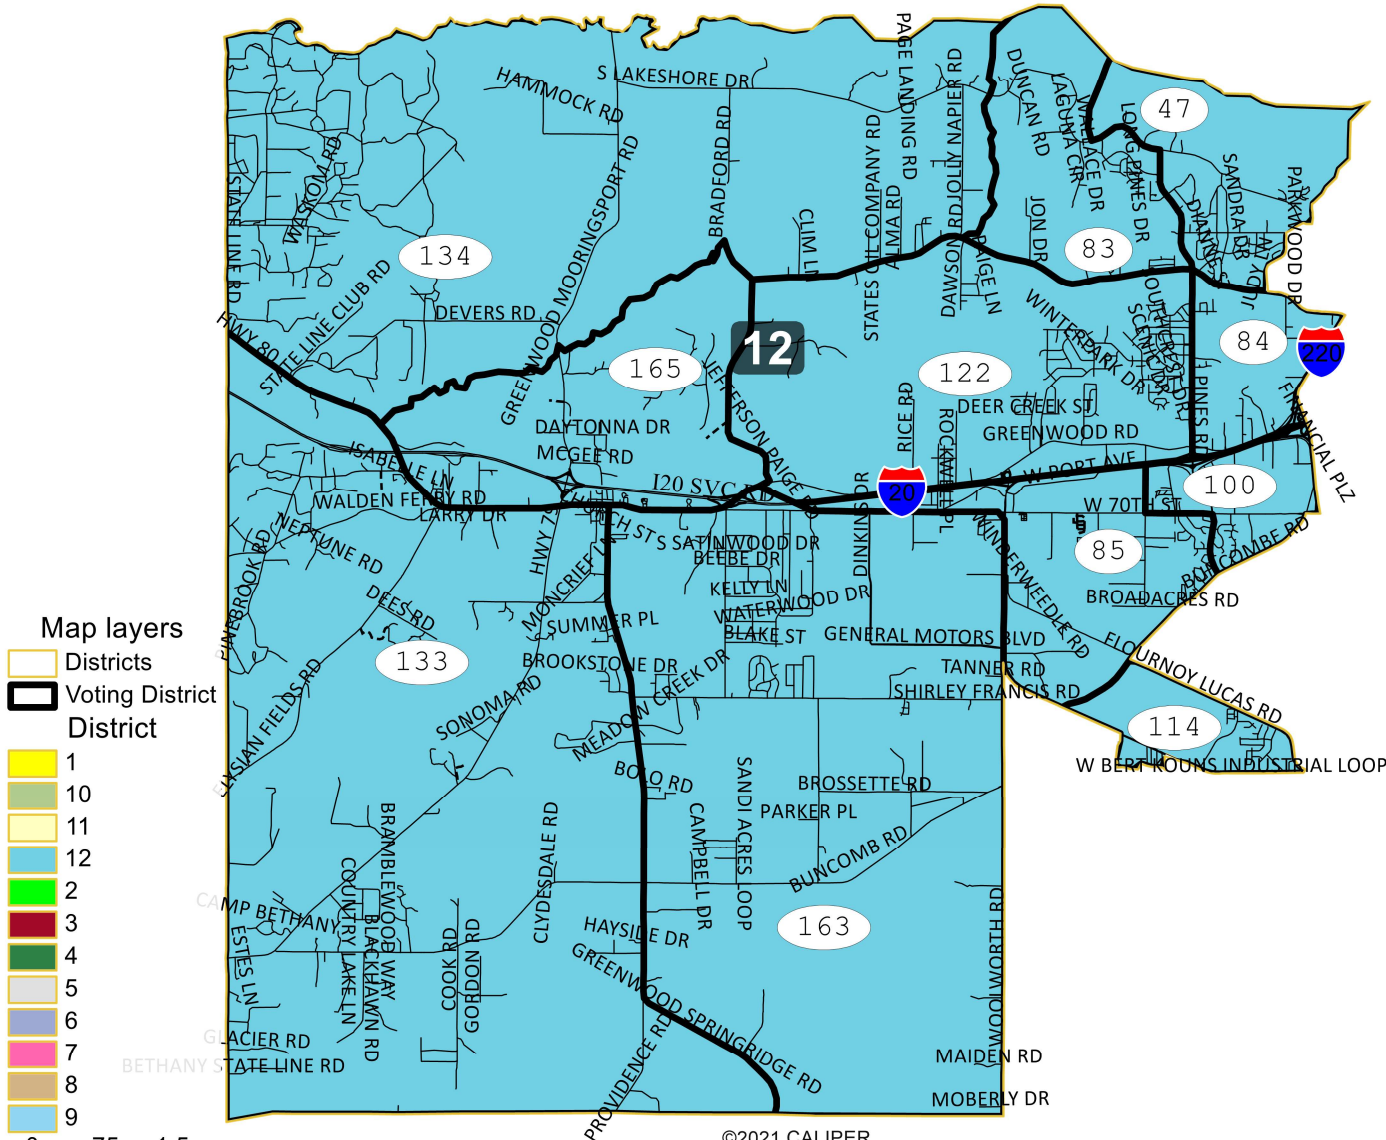

2020 Caddo Parish Commission Benchmark Plan

District: 12

District 12

Field	Value
District	12
Population	21200
Ideal Value	19,821
Deviation	1,379
% Deviation	6.96%
White	7263
% White	34.26%
Black	12122
% Black	57.18%
18+_Pop	16565
18+_Wht	6183
% 18+_Wht	37.33%
18+_Blk	9121
% 18+_Blk	55.06%

©2021 CALIPER