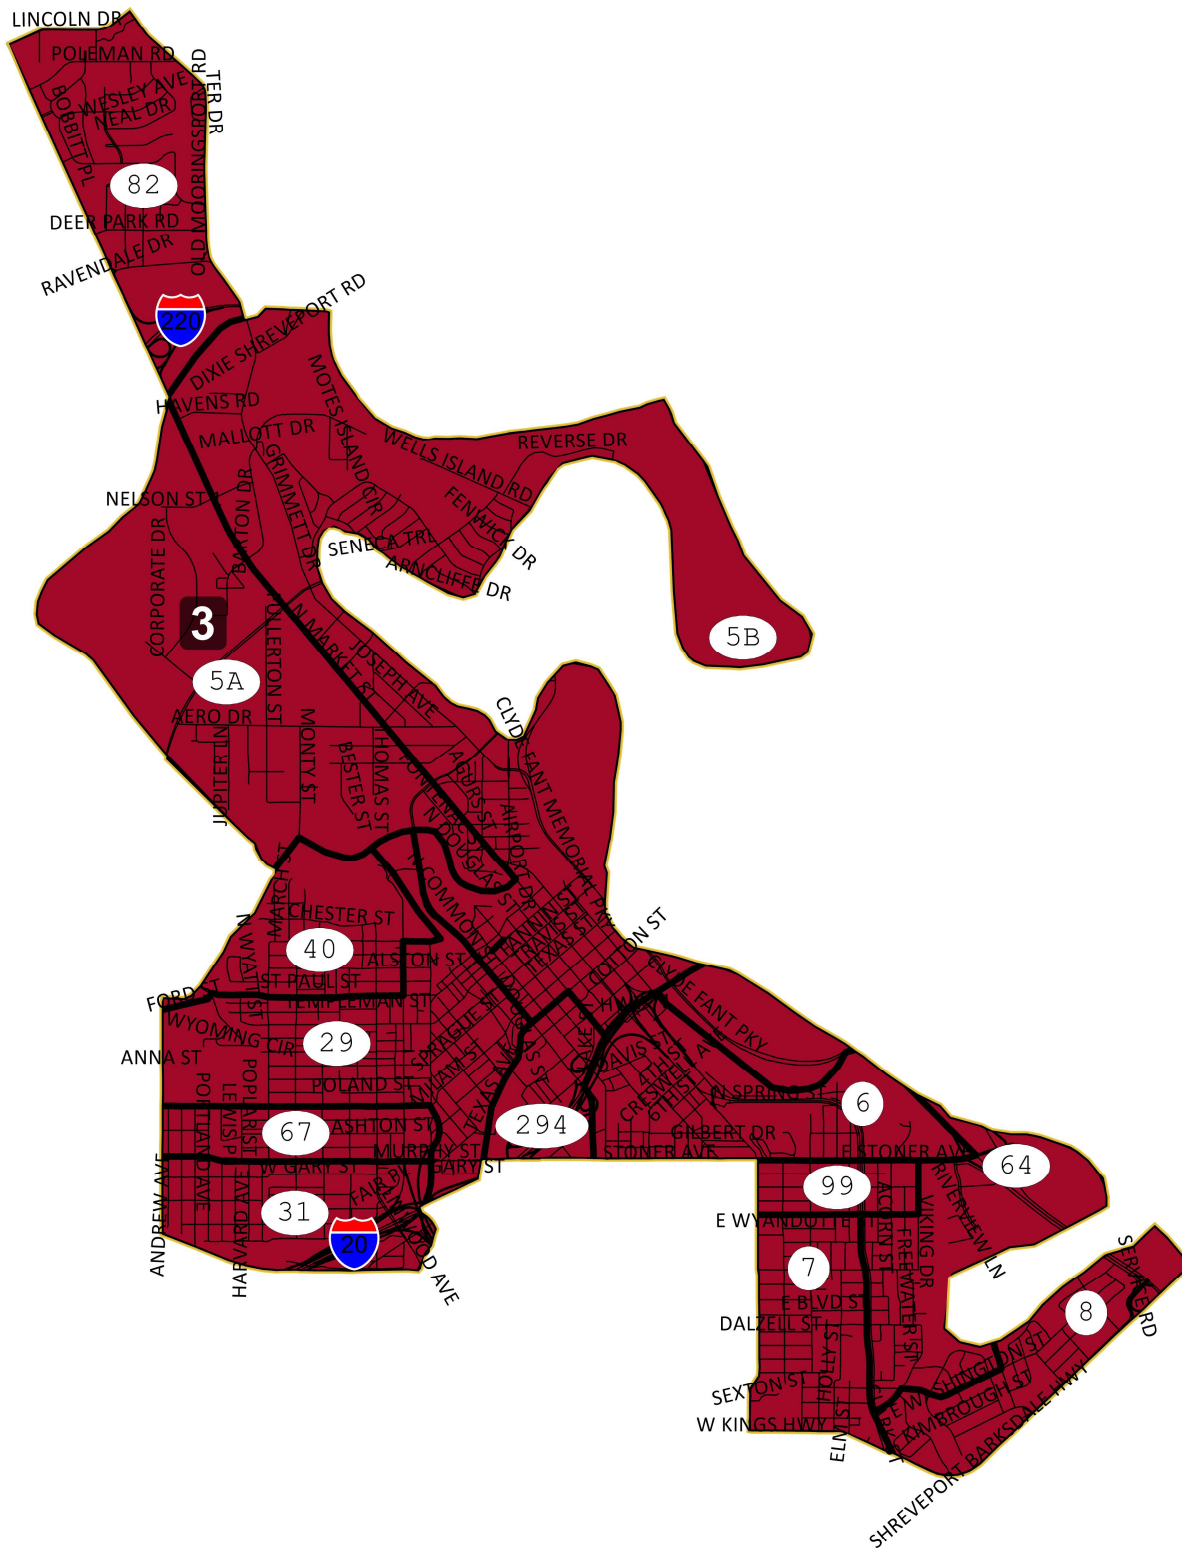

2020 Caddo Parish Commission Benchmark Plan

District: 1

District 1

Field	Value
District	1
Population	20214
Ideal Value	19,821
Deviation	393
% Deviation	1.98%
White	15180
% White	75.1%
Black	3458
% Black	17.11%
18+_Pop	15627
18+_Wht	12062
% 18+_Wht	77.19%
18+_Blk	2549
% 18+_Blk	16.31%

©2021 CALIPER

Cedric Floyd, President & CEO
 P.O. Box 141
 Kenner, LA 70063
 (504) 450-3474

2020 Caddo Parish Commission Benchmark Plan

District: 3

District 3

Field	Value
District	3
Population	17725
Ideal Value	19,821
Deviation	-2,096
% Deviation	-10.57%
White	3633
% White	20.5%
Black	12687
% Black	71.58%
18+_Pop	13695
18+_Wht	3181
% 18+_Wht	23.23%
18+_Blk	9514
% 18+_Blk	69.67%

2020 Caddo Parish Commission Benchmark Plan

District: 5

District 5

Field	Value
District	5
Population	16703
Ideal Value	19,821
Deviation	-3,118
% Deviation	-15.73%
White	1162
% White	6.96%
Black	14650
% Black	87.71%
18+_Pop	12629
18+_Wht	1019
% 18+_Wht	8.07%
18+_Blk	11022
% 18+_Blk	87.28%