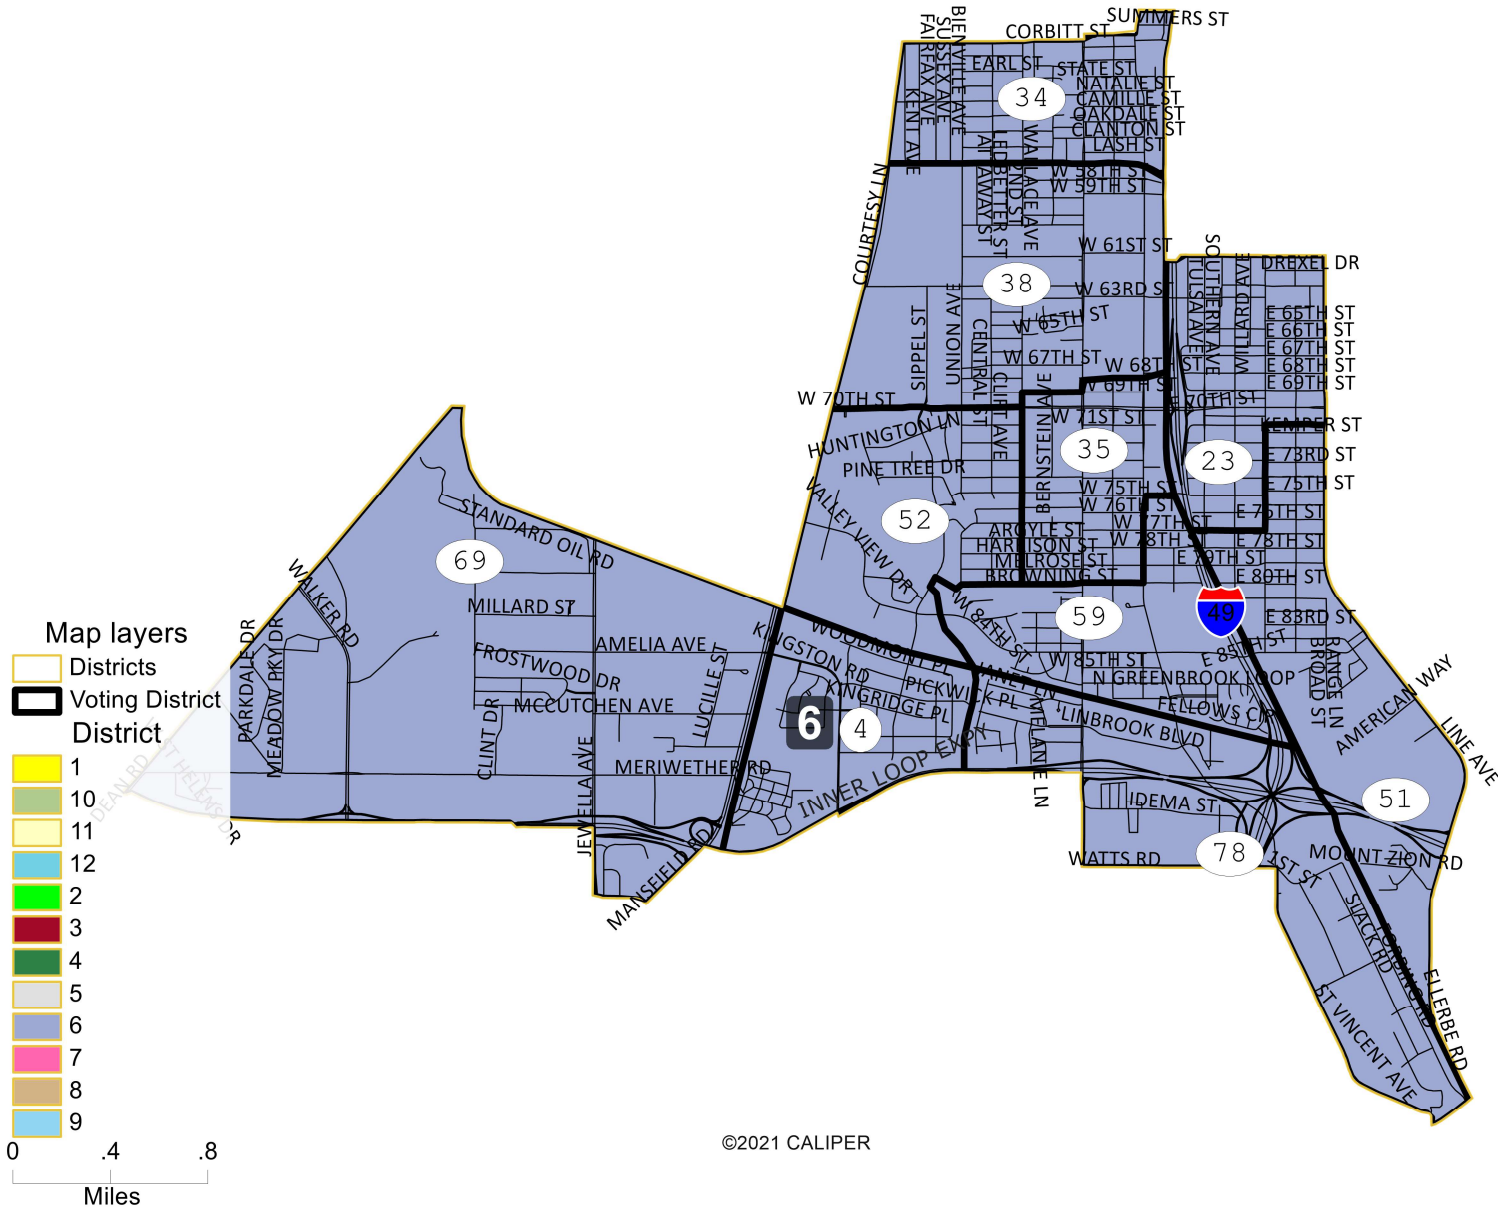

2020 Caddo Parish Commission Benchmark Plan

District: 6 District 6

Field	Value
District	6
Population	17657
Ideal Value	19,821
Deviation	-2,164
% Deviation	-10.92%
White	1884
% White	10.67%
Black	14723
% Black	83.38%
18+_Pop	12912
18+_Wht	1644
% 18+_Wht	12.73%
18+_Blk	10630
% 18+_Blk	82.33%