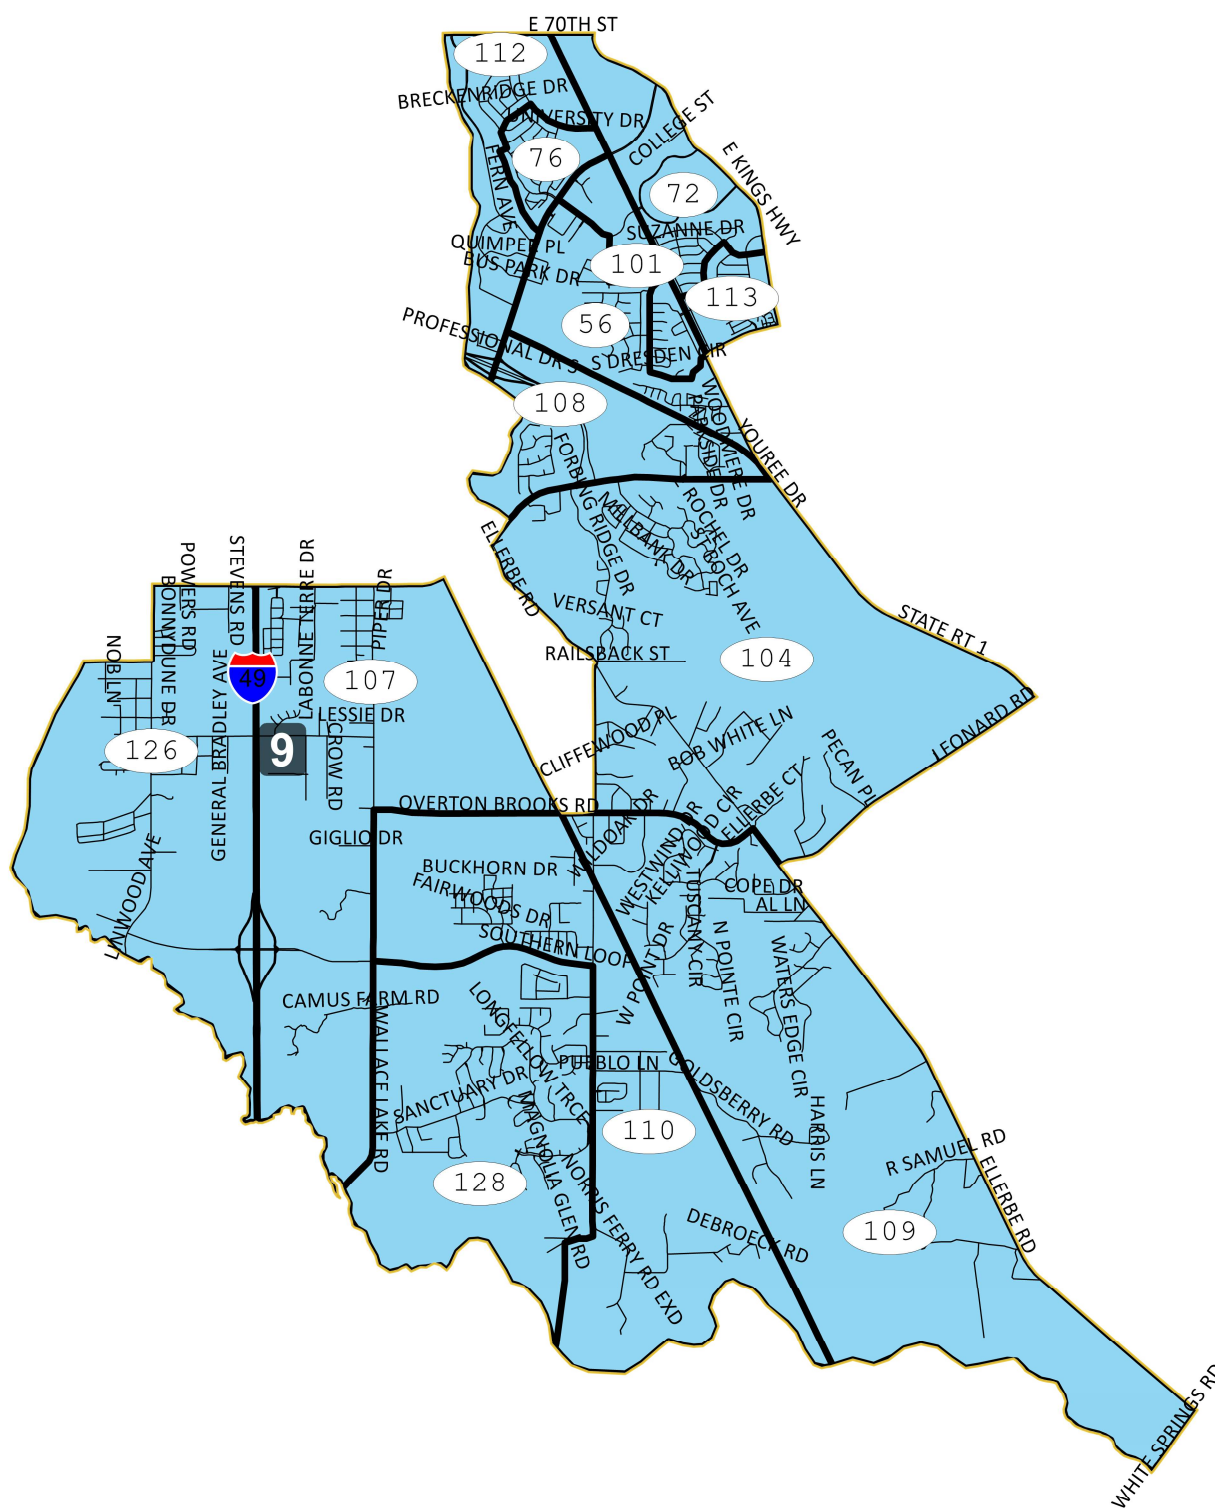

2020 Caddo Parish Commission Benchmark Plan

District: 9

District 9

Field	Value
District	9
Population	25046
Ideal Value	19,821
Deviation	5,225
% Deviation	26.36%
White	17596
% White	70.25%
Black	4557
% Black	18.19%
18+_Pop	19328
18+_Wht	14027
% 18+_Wht	72.57%
18+_Blk	3261
% 18+_Blk	16.87%

©2021 CALIPER

Cedric Floyd, President & CEO
P.O. Box 141
Kenner, LA 70063
(504) 450-3474