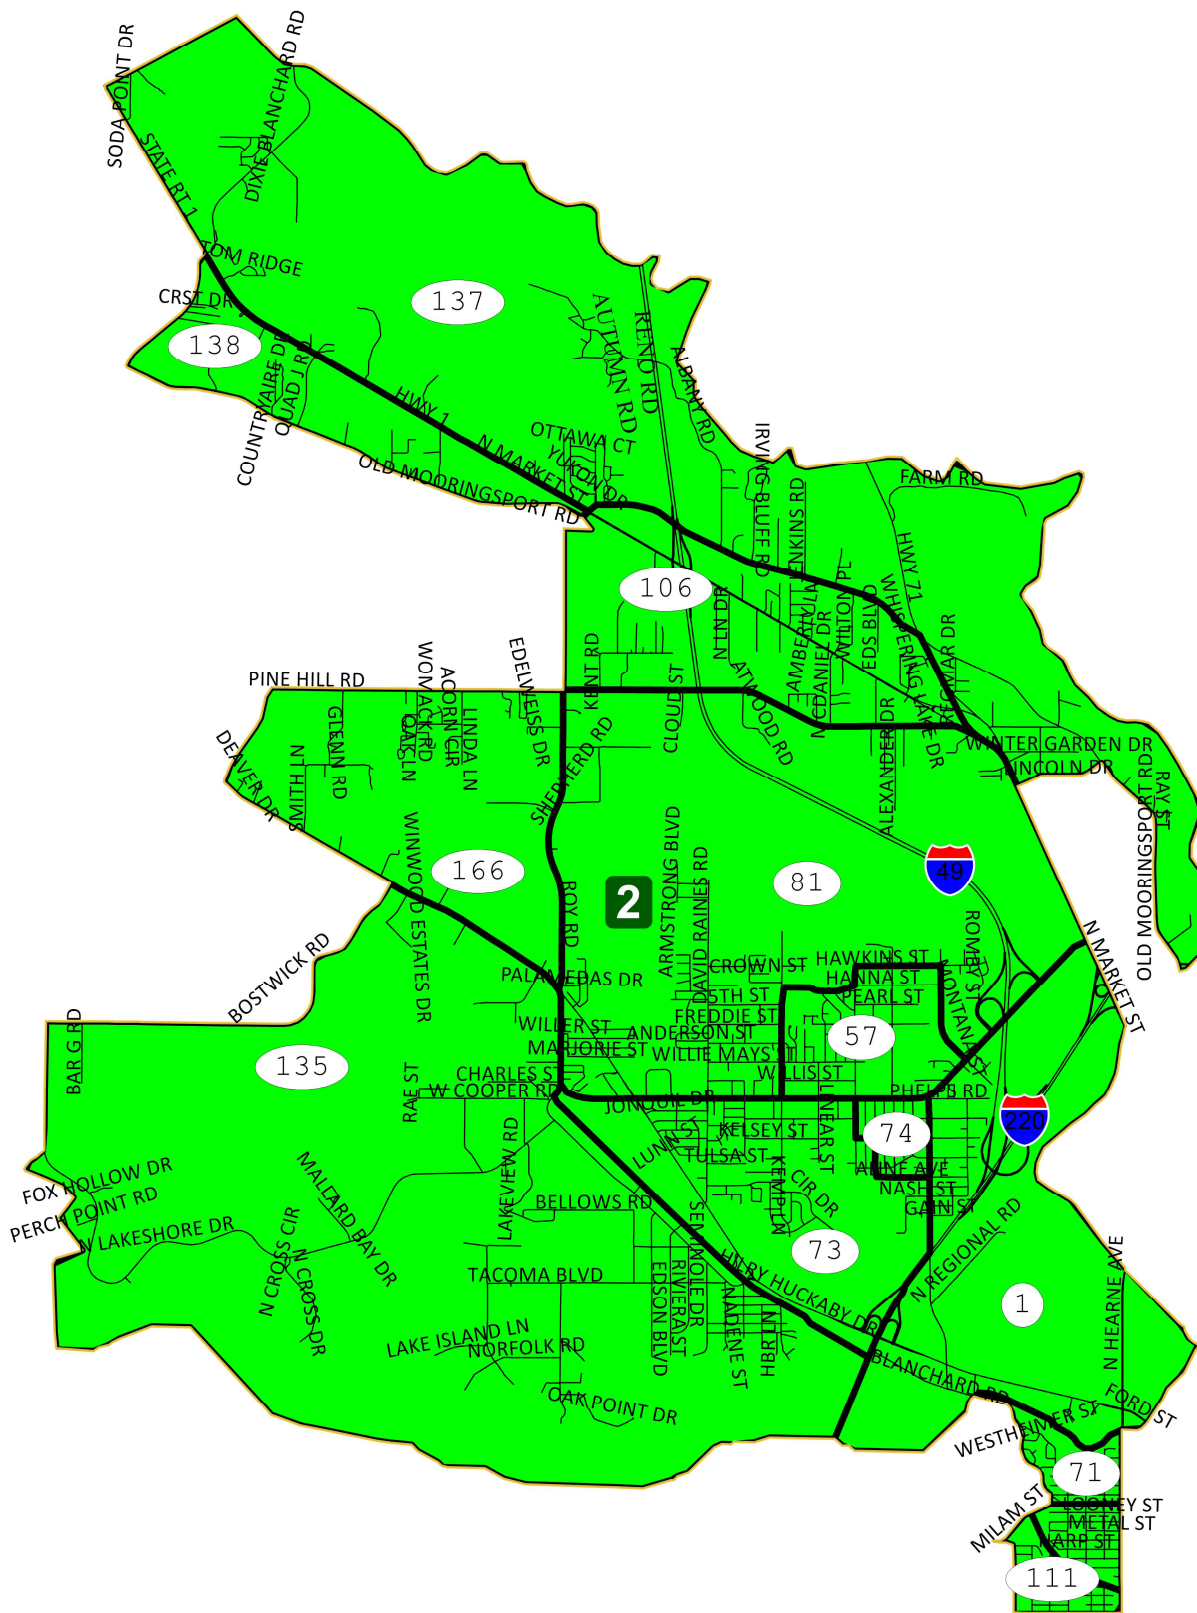

©2021 CALIPER

Cedric Floyd, President & CEO
 P.O. Box 141
 Kenner, LA 70063
 (504) 450-3474

2020 Caddo Parish Commission Benchmark Plan

District: 2

District 2

Field	Value
District	2
Population	17841
Ideal Value	19,821
Deviation	-1,980
% Deviation	-9.99%
White	5395
% White	30.24%
Black	11282
% Black	63.24%
18+_Pop	13266
18+_Wht	4333
% 18+_Wht	32.66%
18+_Blk	8191
% 18+_Blk	61.74%