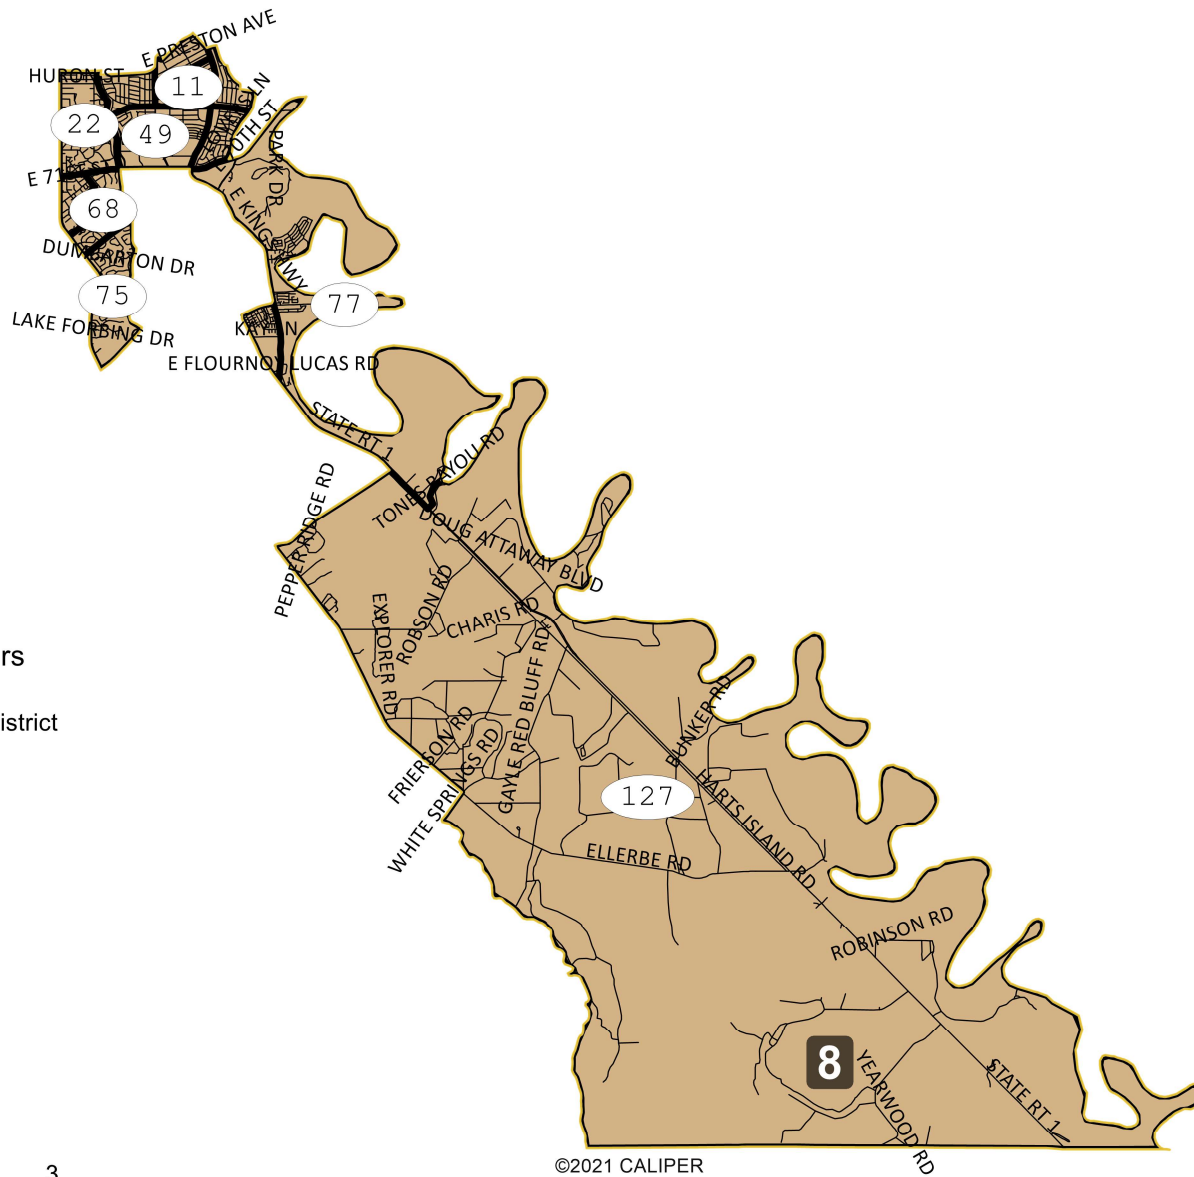

©2021 CALIPER

2020 Caddo Parish Commission Benchmark Plan

District: 9

District 9

Field	Value
District	9
Population	25046
Ideal Value	19,821
Deviation	5,225
% Deviation	26.36%
White	17596
% White	70.25%
Black	4557
% Black	18.19%
18+_Pop	19328
18+_Wht	14027
% 18+_Wht	72.57%
18+_Blk	3261
% 18+_Blk	16.87%