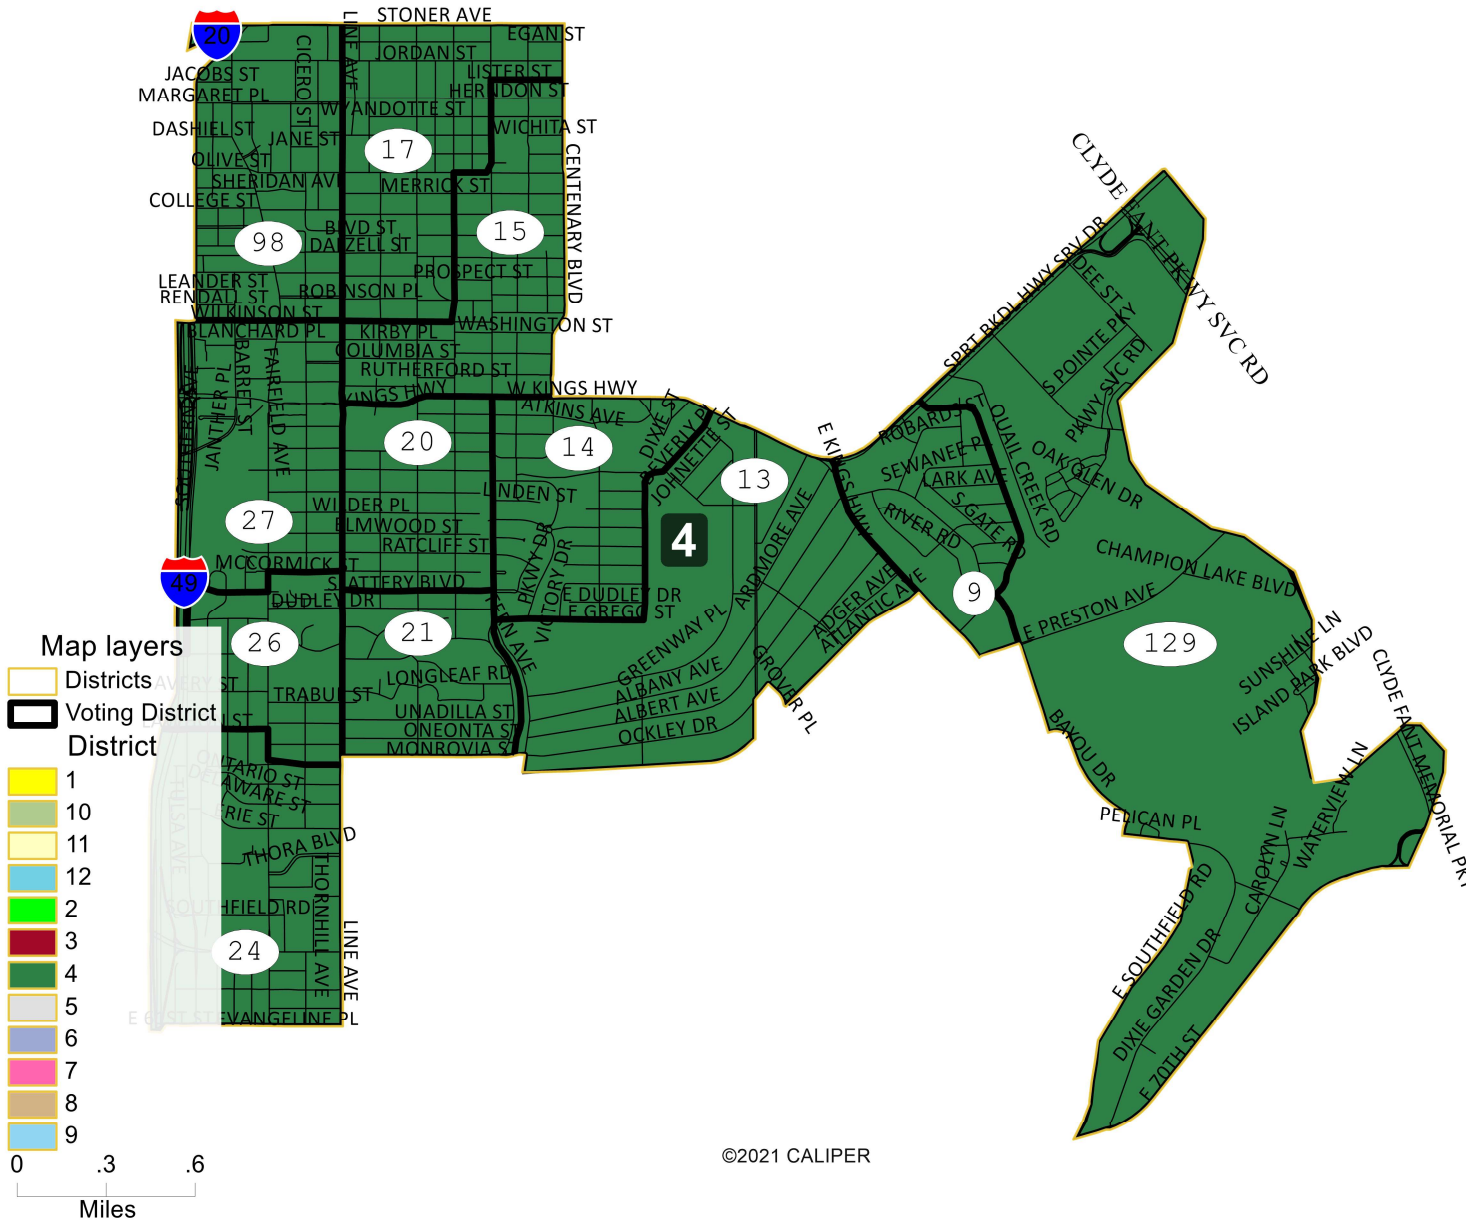

2020 Caddo Parish Commission Benchmark Plan

District: 4 District 4

Field	Value
District	4
Population	19342
Ideal Value	19,821
Deviation	-479
% Deviation	-2.42%
White	12624
% White	65.27%
Black	4661
% Black	24.1%
18+_Pop	15575
18+_Wht	10579
% 18+_Wht	67.92%
18+_Blk	3462
% 18+_Blk	22.23%