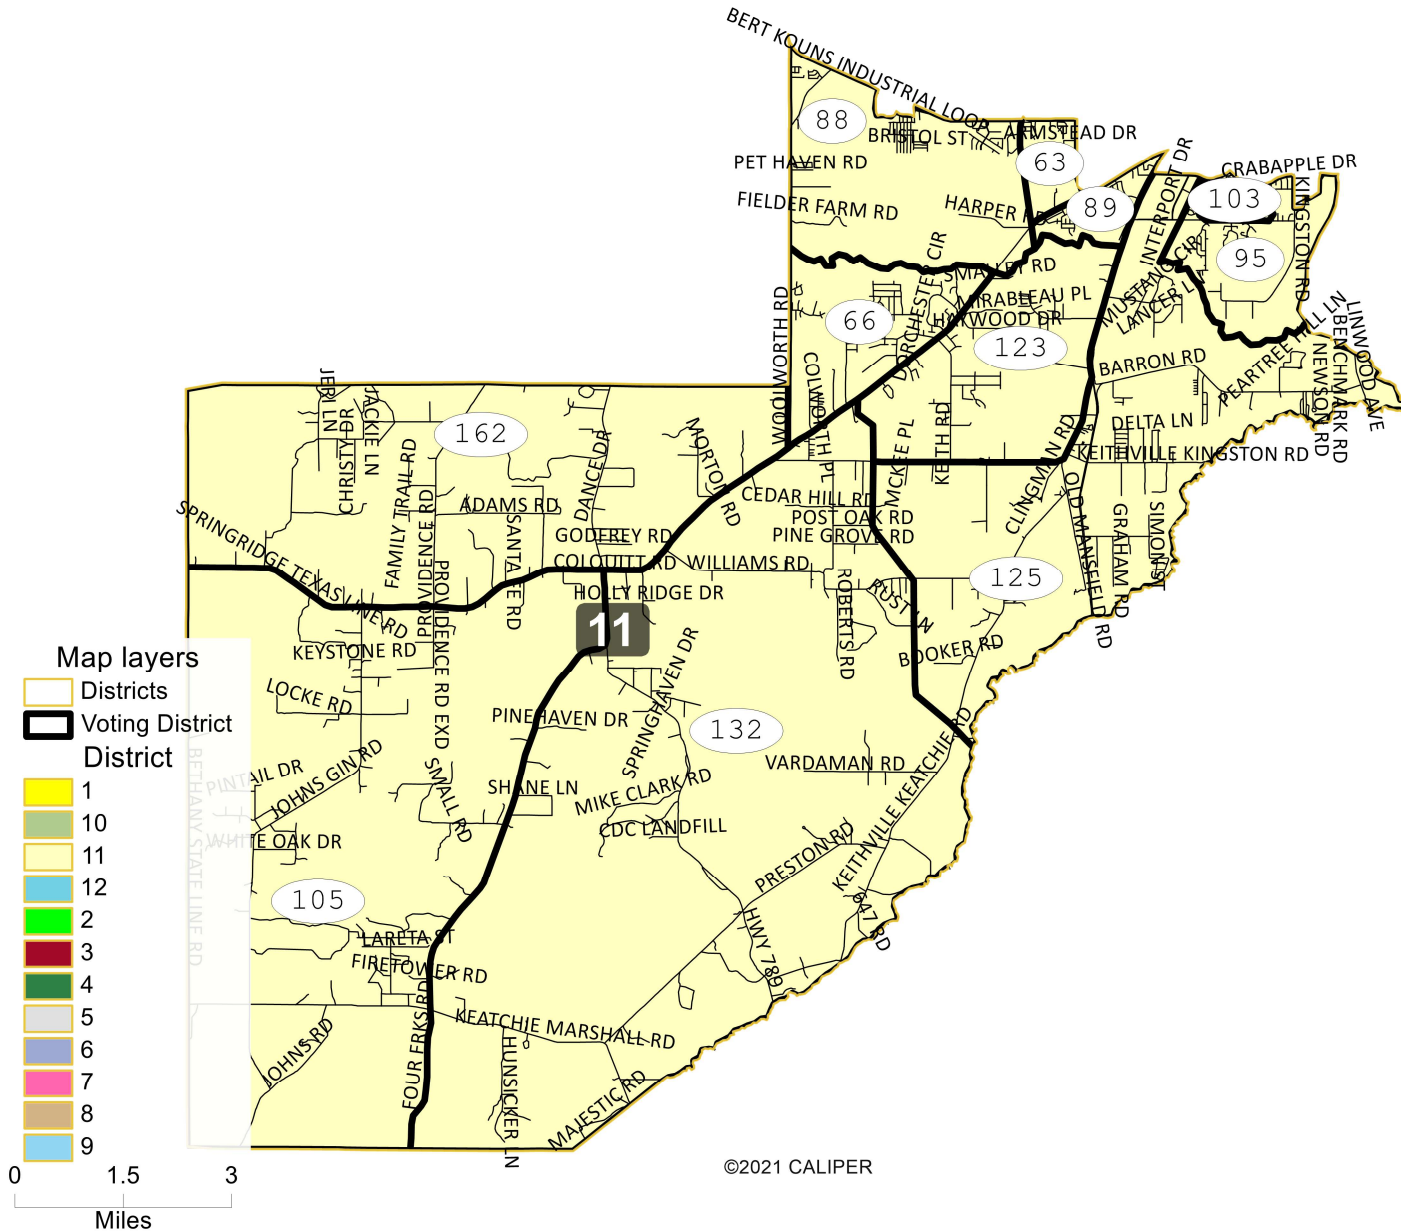

2020 Caddo Parish Commission Benchmark Plan

District: 11

District 11

Field	Value
District	11
Population	20608
Ideal Value	19,821
Deviation	787
% Deviation	3.97%
White	12757
% White	61.9%
Black	6245
% Black	30.3%
18+_Pop	16134
18+_Wht	10437
% 18+_Wht	64.69%
18+_Blk	4569
% 18+_Blk	28.32%